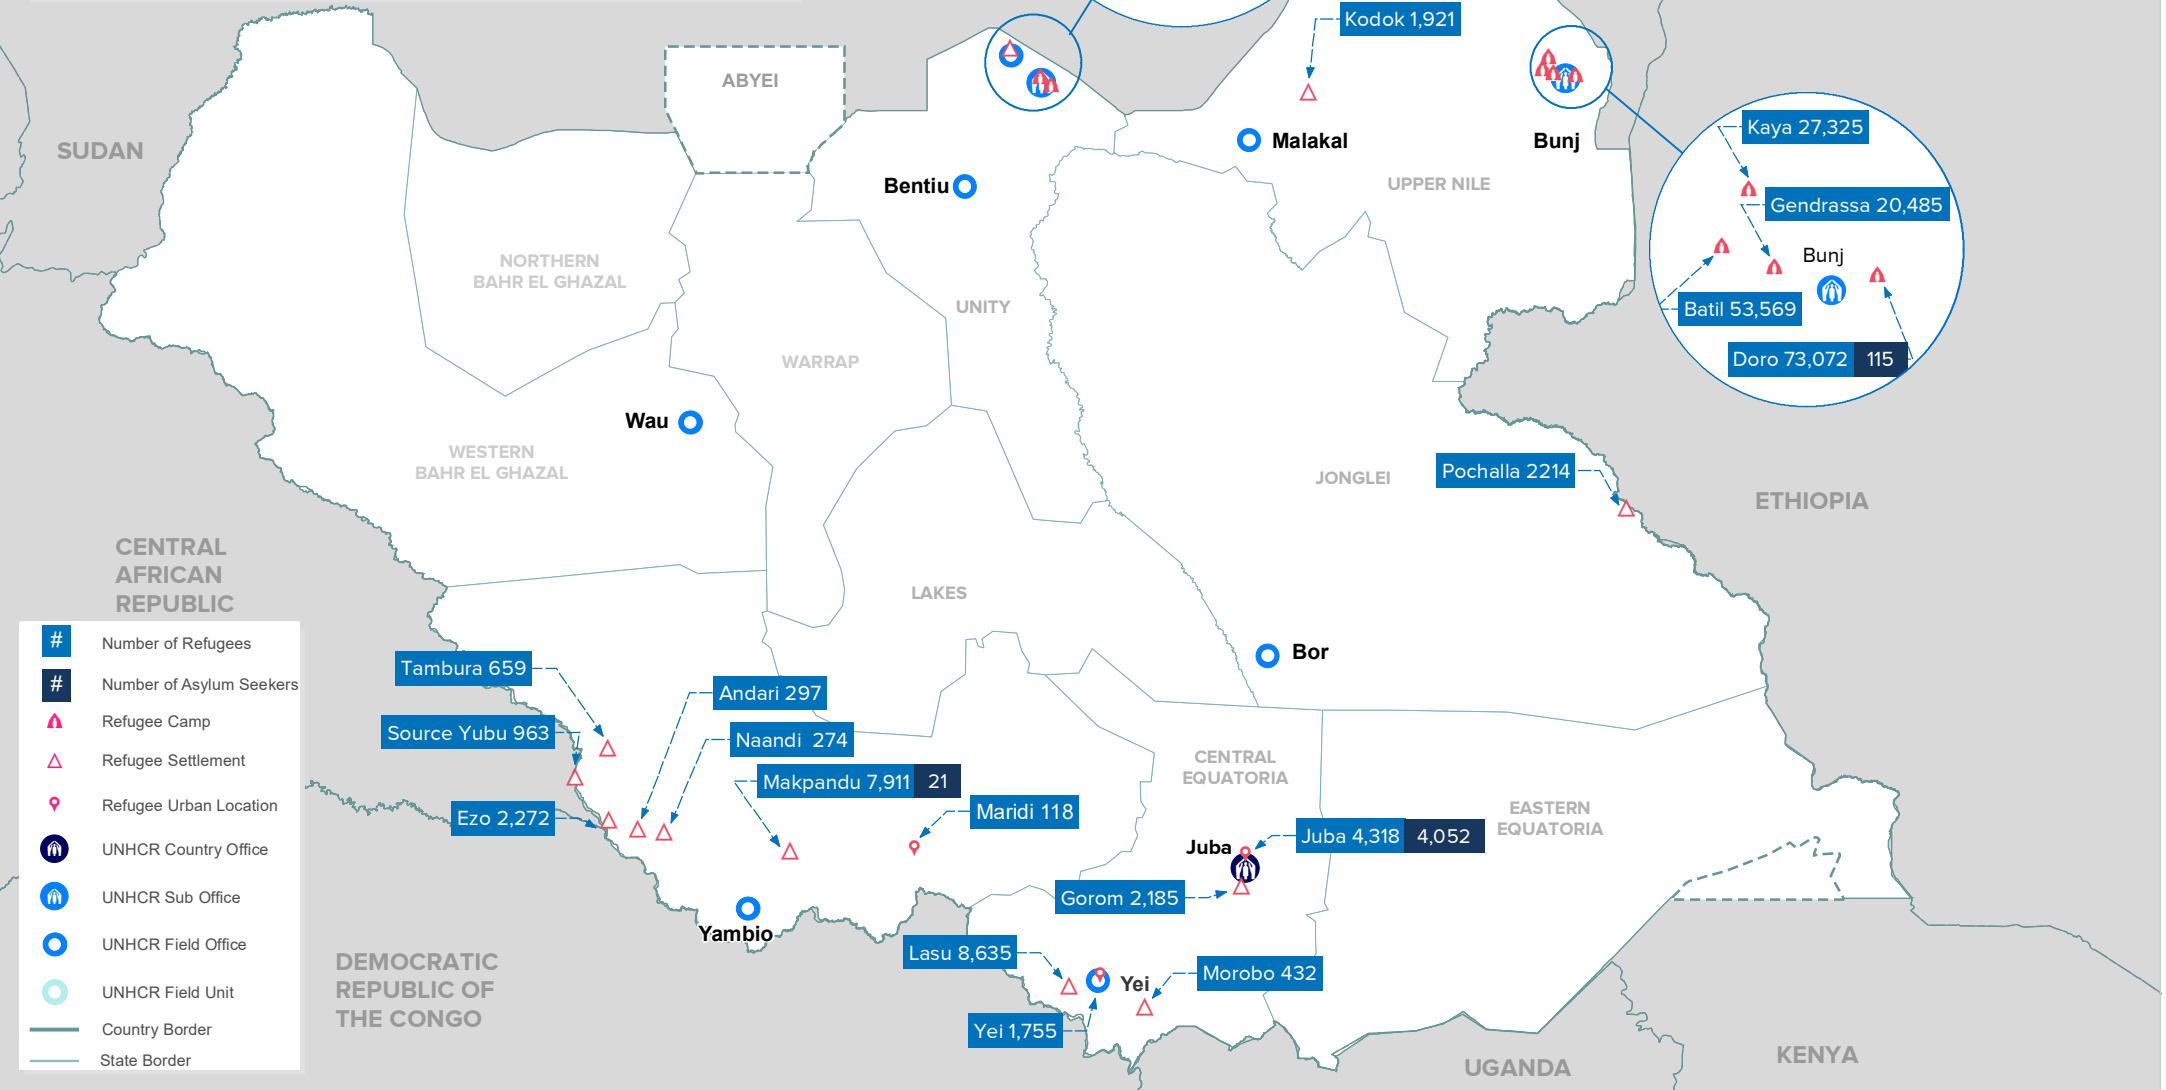

State	Total Pop.	Ref. Pop.	ASY Pop.	Ref. Pop. %
Upper Nile	176,487	176,372	115	53%
Unity	125,404	125,268	136	38%
Central Equatoria	21,377	17,325	4,052	5%
Western Equatoria	12,515	12,494	21	4%
Jonglei State	2,214	2,214	0	1%
Total	337,997	333,673	4,324	100%

- # Number of Refugees
- # Number of Asylum Seekers
- 🚩 Refugee Camp
- 🏠 Refugee Settlement
- 📍 Refugee Urban Location
- 🏢 UNHCR Country Office
- 🏢 UNHCR Sub Office
- 🏢 UNHCR Field Office
- 🏢 UNHCR Field Unit
- Country Border
- State Border