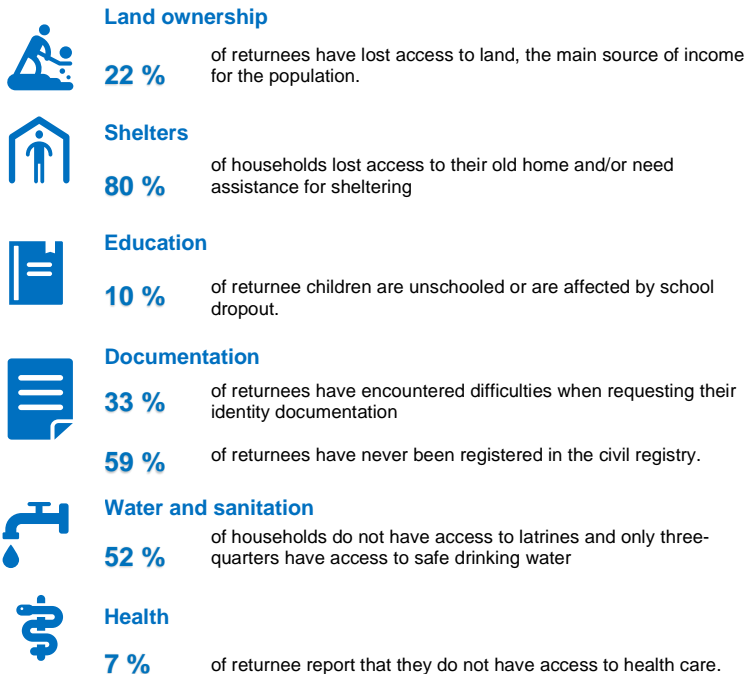

RETURNEES IN 2021 IN THE DEPARTMENT

2,449
 Persons returned to the department in 2021

627
 Households

1,521
 Children

MAIN COUNTRIES OF ASYLUM OF RETURNEES IN 2021

MAPPING AND DEMOGRAPHIC PROFILE, BASIC SOCIAL SERVICES IN DANANE DEPARTMENT(2021)

GENERAL SITUATION IN THE DEPARTMENT

The general situation in the department of Danané is calm and peaceful in terms of security. It supported the holding of household surveys. No security incidents targeting one or more returnees since the resumption of repatriation in July 2021 have been reported in Danané and surroundings. The returnees go about their business in peace.

PRIORITY NEEDS OF RETURNEES

MAIN PARTNERS

MAIN FUNDERS

Belgium | Canada | Denmark | France | Germany | Italy | Japan | Netherlands | Private donors Australia | Private donors Republic of Korea | Private donors Sweden | Private donors Republic of Korea | Switzerland | United States of America

MAIN REINTEGRATION ACTIVITIES IN THE DEPARTMENT OF DANANE
