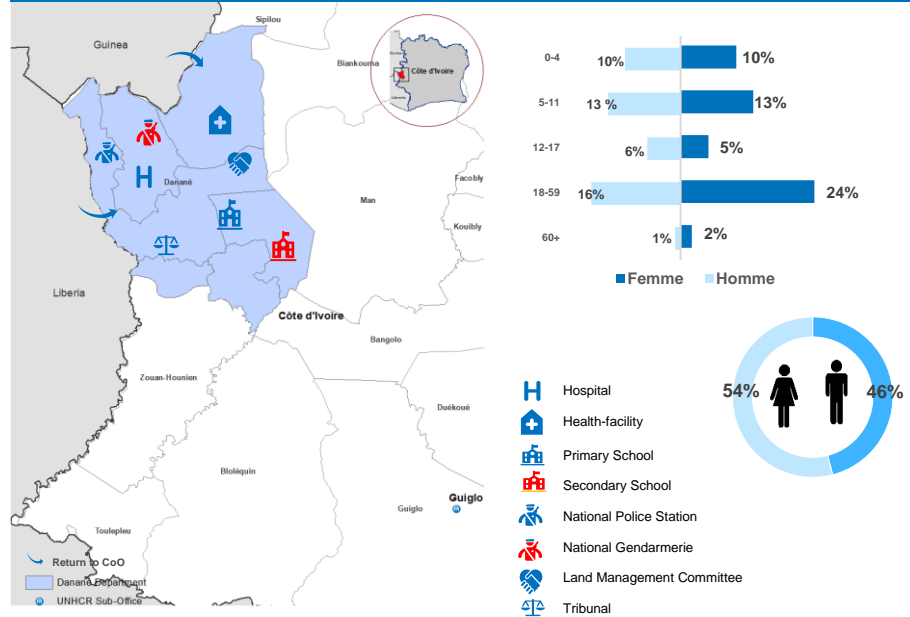

RETURNEES IN 2021 IN THE DEPARTMENT

2,449
 Persons returned to the department in 2021

627
 Households

1,521
 Children

MAIN COUNTRIES OF ASYLUM OF RETURNEES IN 2021

MAPPING AND DEMOGRAPHIC PROFILE, BASIC SOCIAL SERVICES IN DANANE DEPARTMENT(2021)

GENERAL SITUATION IN THE DEPARTMENT

The general situation in the department of Danané is calm and peaceful in terms of security. It supported the holding of household surveys. No security incidents targeting one or more returnees since the resumption of repatriation in July 2021 have been reported in Danané and surroundings. The returnees go about their business in peace.

PRIORITY NEEDS OF RETURNEES

MAIN PARTNERS

MAIN FUNDERS

Belgium | Canada | Denmark | France | Germany | Italy | Japan | Netherlands | Private donors Australia | Private donors Republic of Korea | Private donors Sweden | Private donors Republic of Korea | Switzerland | United States of America

MAIN REINTEGRATION ACTIVITIES IN THE DEPARTMENT OF DANANE
