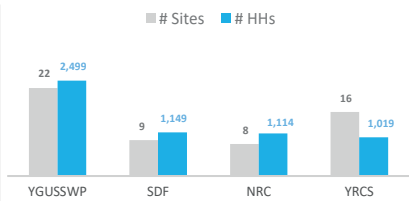

275
55 COVERED
IDP HOSTING SITES

1,068
5,781 COVERED
HHs IN HOSTIG SITES

74,556
34,248 COVERED
INDIVIDUALS IN HOSTIG SITES

4
CCCM IMPLEMENTING PARTNERS

COVERAGE PER IMPLEMENTING PARTNER

SITES FUNDING

CCCM IDP HOSTING SITES

CCCM HHs IN SITES

CCCM POPULATION IN SITES