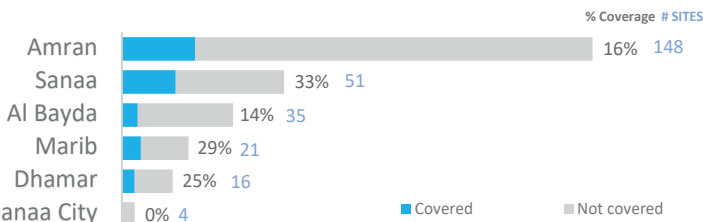

275
55 COVERED
IDP HOSTING SITES

1,068
5,781 COVERED
HHs IN HOSTIG SITES

74,556
34,248 COVERED
INDIVIDUALS IN HOSTIG SITES

4
CCCM IMPLEMENTING PARTNERS

COVERAGE PER IMPLEMENTING PARTNER

SITES FUNDING

CCCM IDP HOSTING SITES