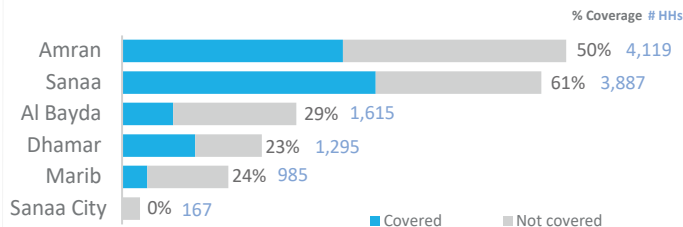

CCCM HHs IN SITES