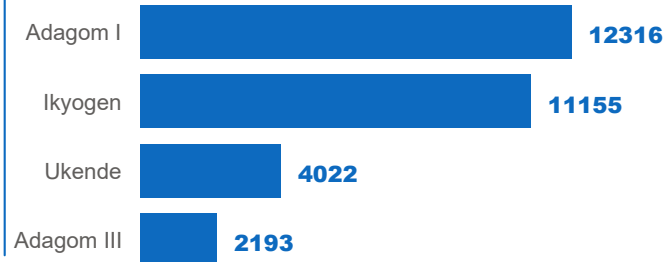

BREAKDOWN BY SETTLEMENT