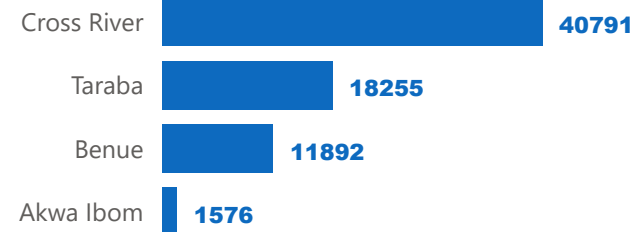

Cameroonian refugees are predominantly from the North-West and South-West regions of Cameroon affected by the conflict between the government and activists calling for secession of these Anglophone regions. The arrival of Cameroonian refugees in Nigeria has since presented a new dimension to the already complex humanitarian situation in Nigeria.

72,838

TOTAL REGISTERED REFUGEES FROM CAMEROON

REGISTERED REFUGEES DEMOGRAPHICS

BREAKDOWN BY SPECIFIC NEEDS

BREAKDOWN BY STATE

Note: 324 Cameroonian Refugees in other locations not included in breakdown.

BREAKDOWN BY LOCATION TYPE