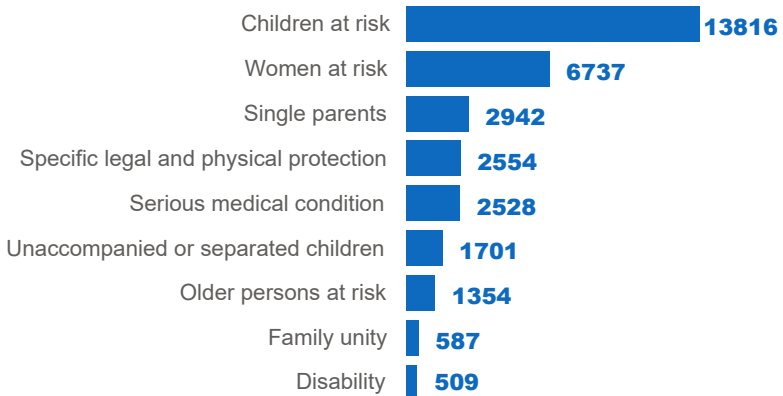

Cameroonian refugees are predominantly from the North-West and South-West regions of Cameroon affected by the conflict between the government and activists calling for secession of these Anglophone regions. The arrival of Cameroonian refugees in Nigeria has since presented a new dimension to the already complex humanitarian situation in Nigeria.

72,838

TOTAL REGISTERED REFUGEES FROM CAMEROON

REGISTERED REFUGEES DEMOGRAPHICS

BREAKDOWN BY SPECIFIC NEEDS

BREAKDOWN BY STATE

Note: 324 Cameroonian Refugees in other locations not included in breakdown.

BREAKDOWN BY LOCATION TYPE