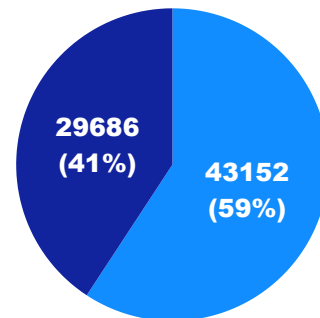

BREAKDOWN BY LOCATION TYPE

● Host Community ● Settlement