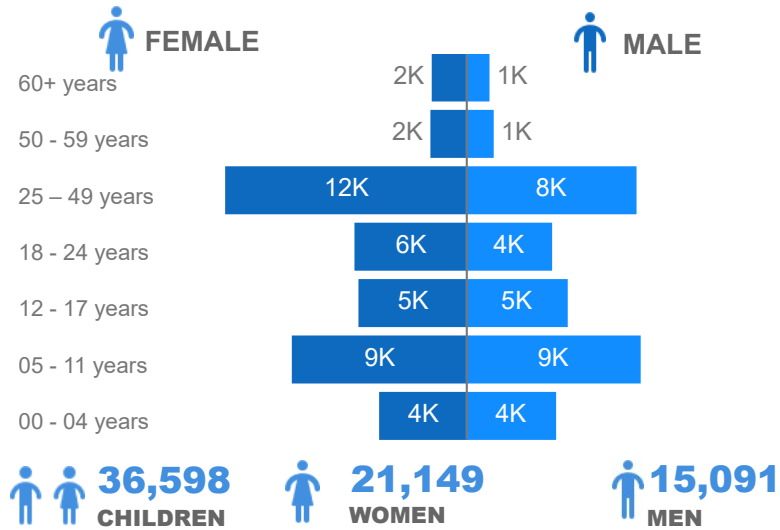

Cameroonian refugees are predominantly from the North-West and South-West regions of Cameroon affected by the conflict between the government and activists calling for secession of these Anglophone regions. The arrival of Cameroonian refugees in Nigeria has since presented a new dimension to the already complex humanitarian situation in Nigeria.

72,838

TOTAL REGISTERED REFUGEES FROM CAMEROON

REGISTERED REFUGEES DEMOGRAPHICS

BREAKDOWN BY SPECIFIC NEEDS

BREAKDOWN BY STATE

Note: 324 Cameroonian Refugees in other locations not included in breakdown.

BREAKDOWN BY LOCATION TYPE