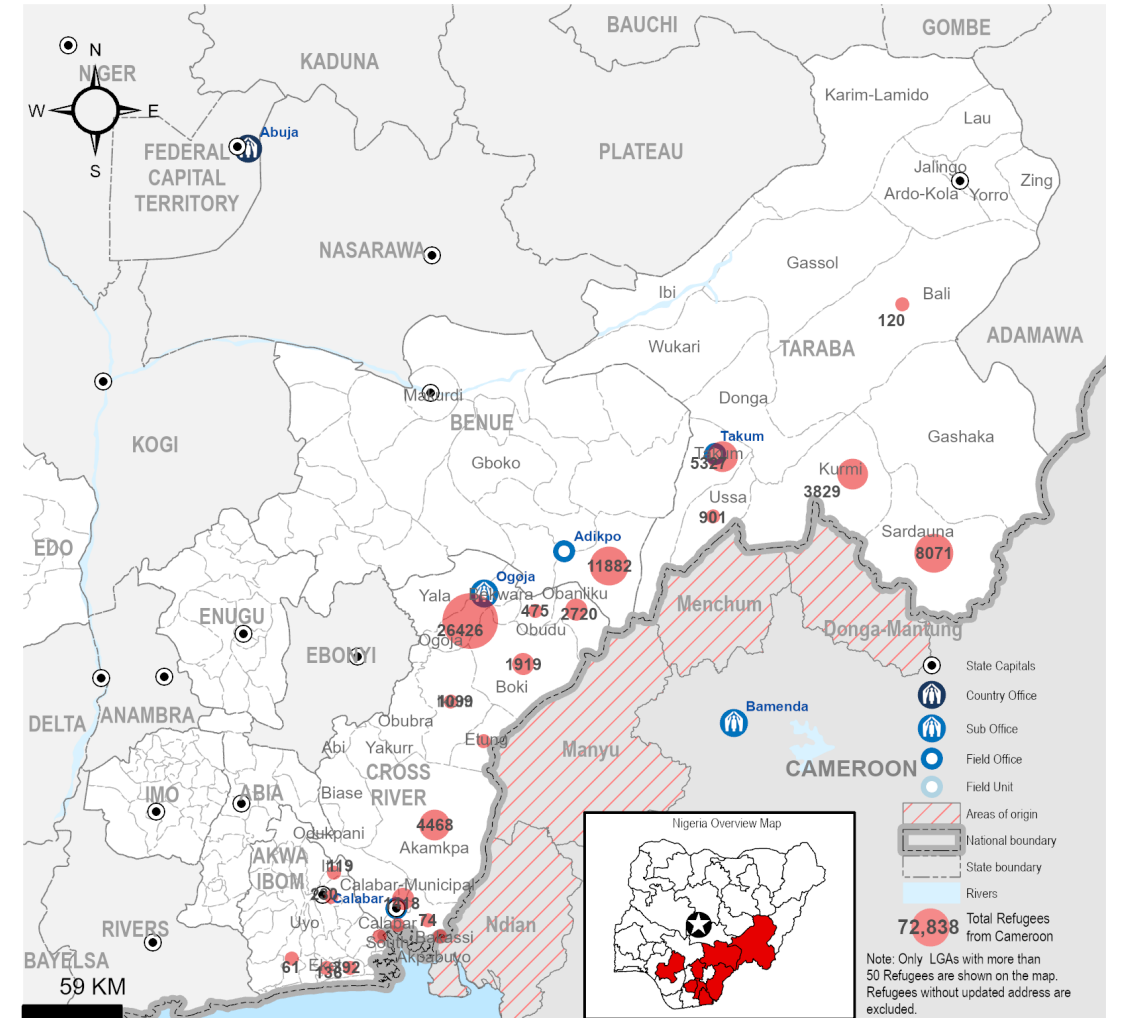

Cameroonian refugees are predominantly from the North-West and South-West regions of Cameroon affected by the conflict between the government and activists calling for secession of these Anglophone regions. The arrival of Cameroonian refugees in Nigeria has since presented a new dimension to the already complex humanitarian situation in Nigeria.

72,838

TOTAL REGISTERED REFUGEES FROM CAMEROON

REGISTERED REFUGEES DEMOGRAPHICS

BREAKDOWN BY SPECIFIC NEEDS

BREAKDOWN BY STATE

Note: 324 Cameroonian Refugees in other locations not included in breakdown.

BREAKDOWN BY LOCATION TYPE

● Host Community ● Settlement

BREAKDOWN BY SETTLEMENT

The boundaries and names shown and the designations used on this map do not imply official endorsement or acceptance by the United Nations. Sources: UNHCR Nigeria, HDX Updated: February 2022 Email: nigabim@unhcr.org Website: <http://www.unhcr.org/>