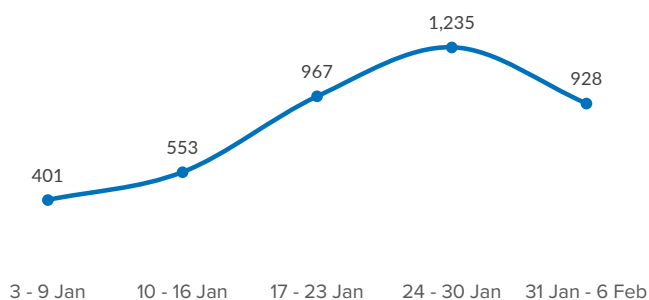

SPAIN Weekly snapshot - Week 5 (31 Jan - 6 Feb 2022)

The charts below are based on figures from the Ministry of Interior and UNHCR estimates. All figures are provisional and subject to change

Refugees & migrants: sea and land arrivals in week 5¹

Arrivals in Spain

Western Mediterranean

Northwest African maritime (Canary Islands)

Arrivals in Spain during the last five weeks¹

Arrivals in Spain by route during the last six months¹

Arrivals in Spain per month²