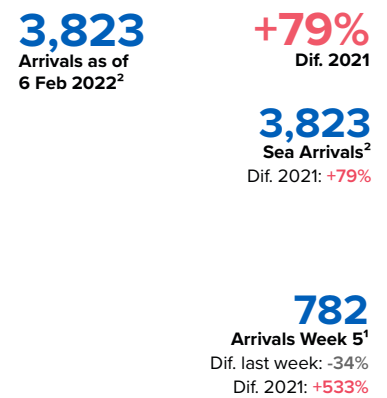

SPAIN Weekly snapshot - Week 5 (31 Jan - 6 Feb 2022)

The charts below are based on figures from the Ministry of Interior and UNHCR estimates. All figures are provisional and subject to change

Refugees & migrants: sea and land arrivals in week 5¹

Arrivals in Spain

Western Mediterranean

Northwest African maritime (Canary Islands)

Arrivals in Spain during the last five weeks¹

Arrivals in Spain by route during the last six months¹

Arrivals in Spain per month²