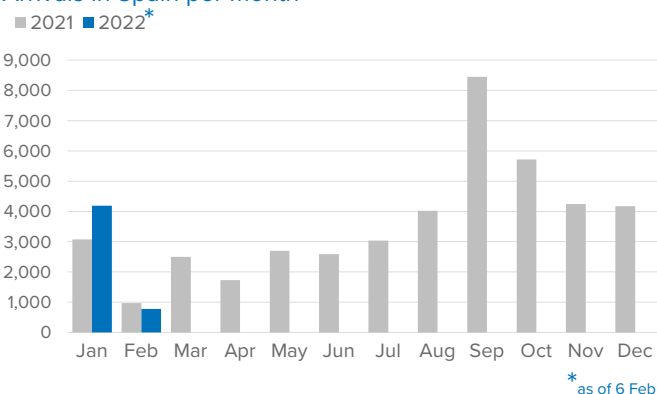

SPAIN Weekly snapshot - Week 5 (31 Jan - 6 Feb 2022)

The charts below are based on figures from the Ministry of Interior and UNHCR estimates. All figures are provisional and subject to change

Refugees & migrants: sea and land arrivals in week 5¹

Arrivals in Spain

Western Mediterranean

Northwest African maritime (Canary Islands)

Arrivals in Spain during the last five weeks¹

Arrivals in Spain by route during the last six months¹

Arrivals in Spain per month²