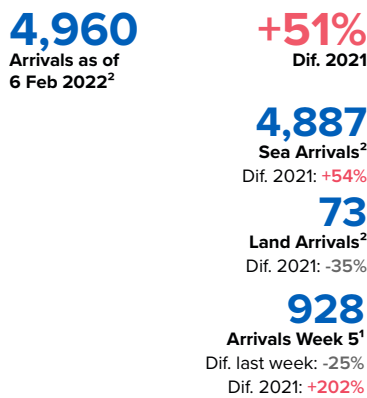

SPAIN Weekly snapshot - Week 5 (31 Jan - 6 Feb 2022)

The charts below are based on figures from the Ministry of Interior and UNHCR estimates. All figures are provisional and subject to change

Refugees & migrants: sea and land arrivals in week 5¹

Arrivals in Spain

Western Mediterranean

Northwest African maritime (Canary Islands)

Arrivals in Spain during the last five weeks¹

Arrivals in Spain by route during the last six months¹

Arrivals in Spain per month²