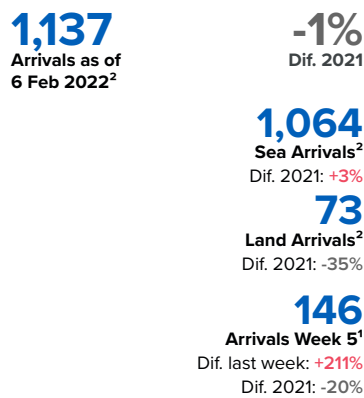

SPAIN Weekly snapshot - Week 5 (31 Jan - 6 Feb 2022)

The charts below are based on figures from the Ministry of Interior and UNHCR estimates. All figures are provisional and subject to change

Refugees & migrants: sea and land arrivals in week 5¹

Arrivals in Spain

Western Mediterranean

Northwest African maritime (Canary Islands)

Arrivals in Spain during the last five weeks¹

Arrivals in Spain by route during the last six months¹

Arrivals in Spain per month²