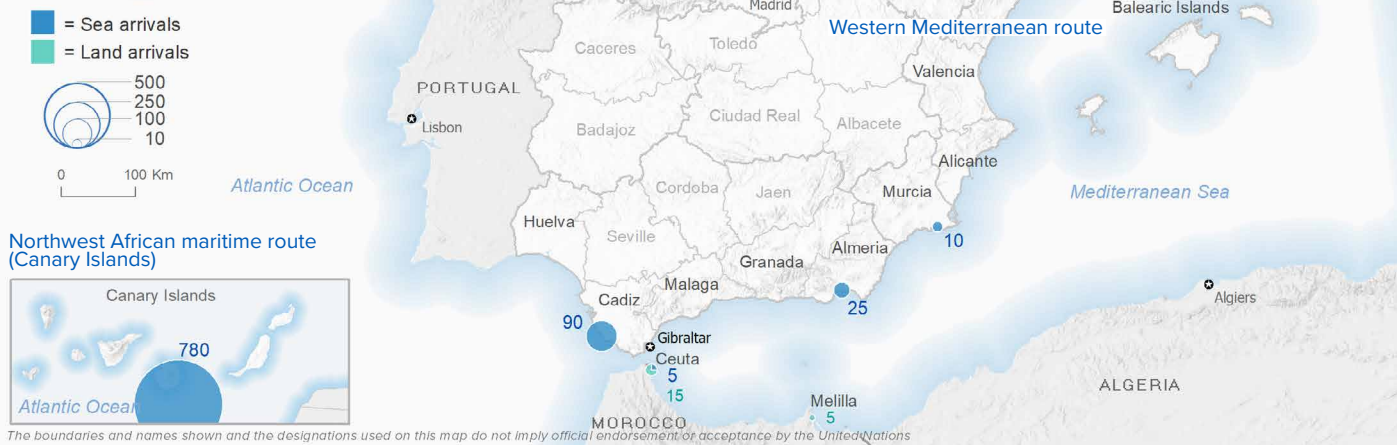

SPAIN Weekly snapshot - Week 5 (31 Jan - 6 Feb 2022)

The charts below are based on figures from the Ministry of Interior and UNHCR estimates. All figures are provisional and subject to change

Refugees & migrants: sea and land arrivals in week 5¹

Arrivals in Spain

Western Mediterranean

Northwest African maritime (Canary Islands)

Arrivals in Spain during the last five weeks¹

Arrivals in Spain by route during the last six months¹

Arrivals in Spain per month²