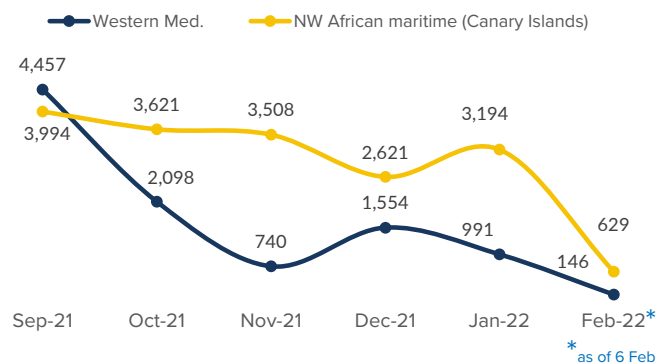

SPAIN Weekly snapshot - Week 5 (31 Jan - 6 Feb 2022)

The charts below are based on figures from the Ministry of Interior and UNHCR estimates. All figures are provisional and subject to change

Refugees & migrants: sea and land arrivals in week 5¹

Arrivals in Spain

Western Mediterranean

Northwest African maritime (Canary Islands)

Arrivals in Spain during the last five weeks¹

Arrivals in Spain by route during the last six months¹

Arrivals in Spain per month²