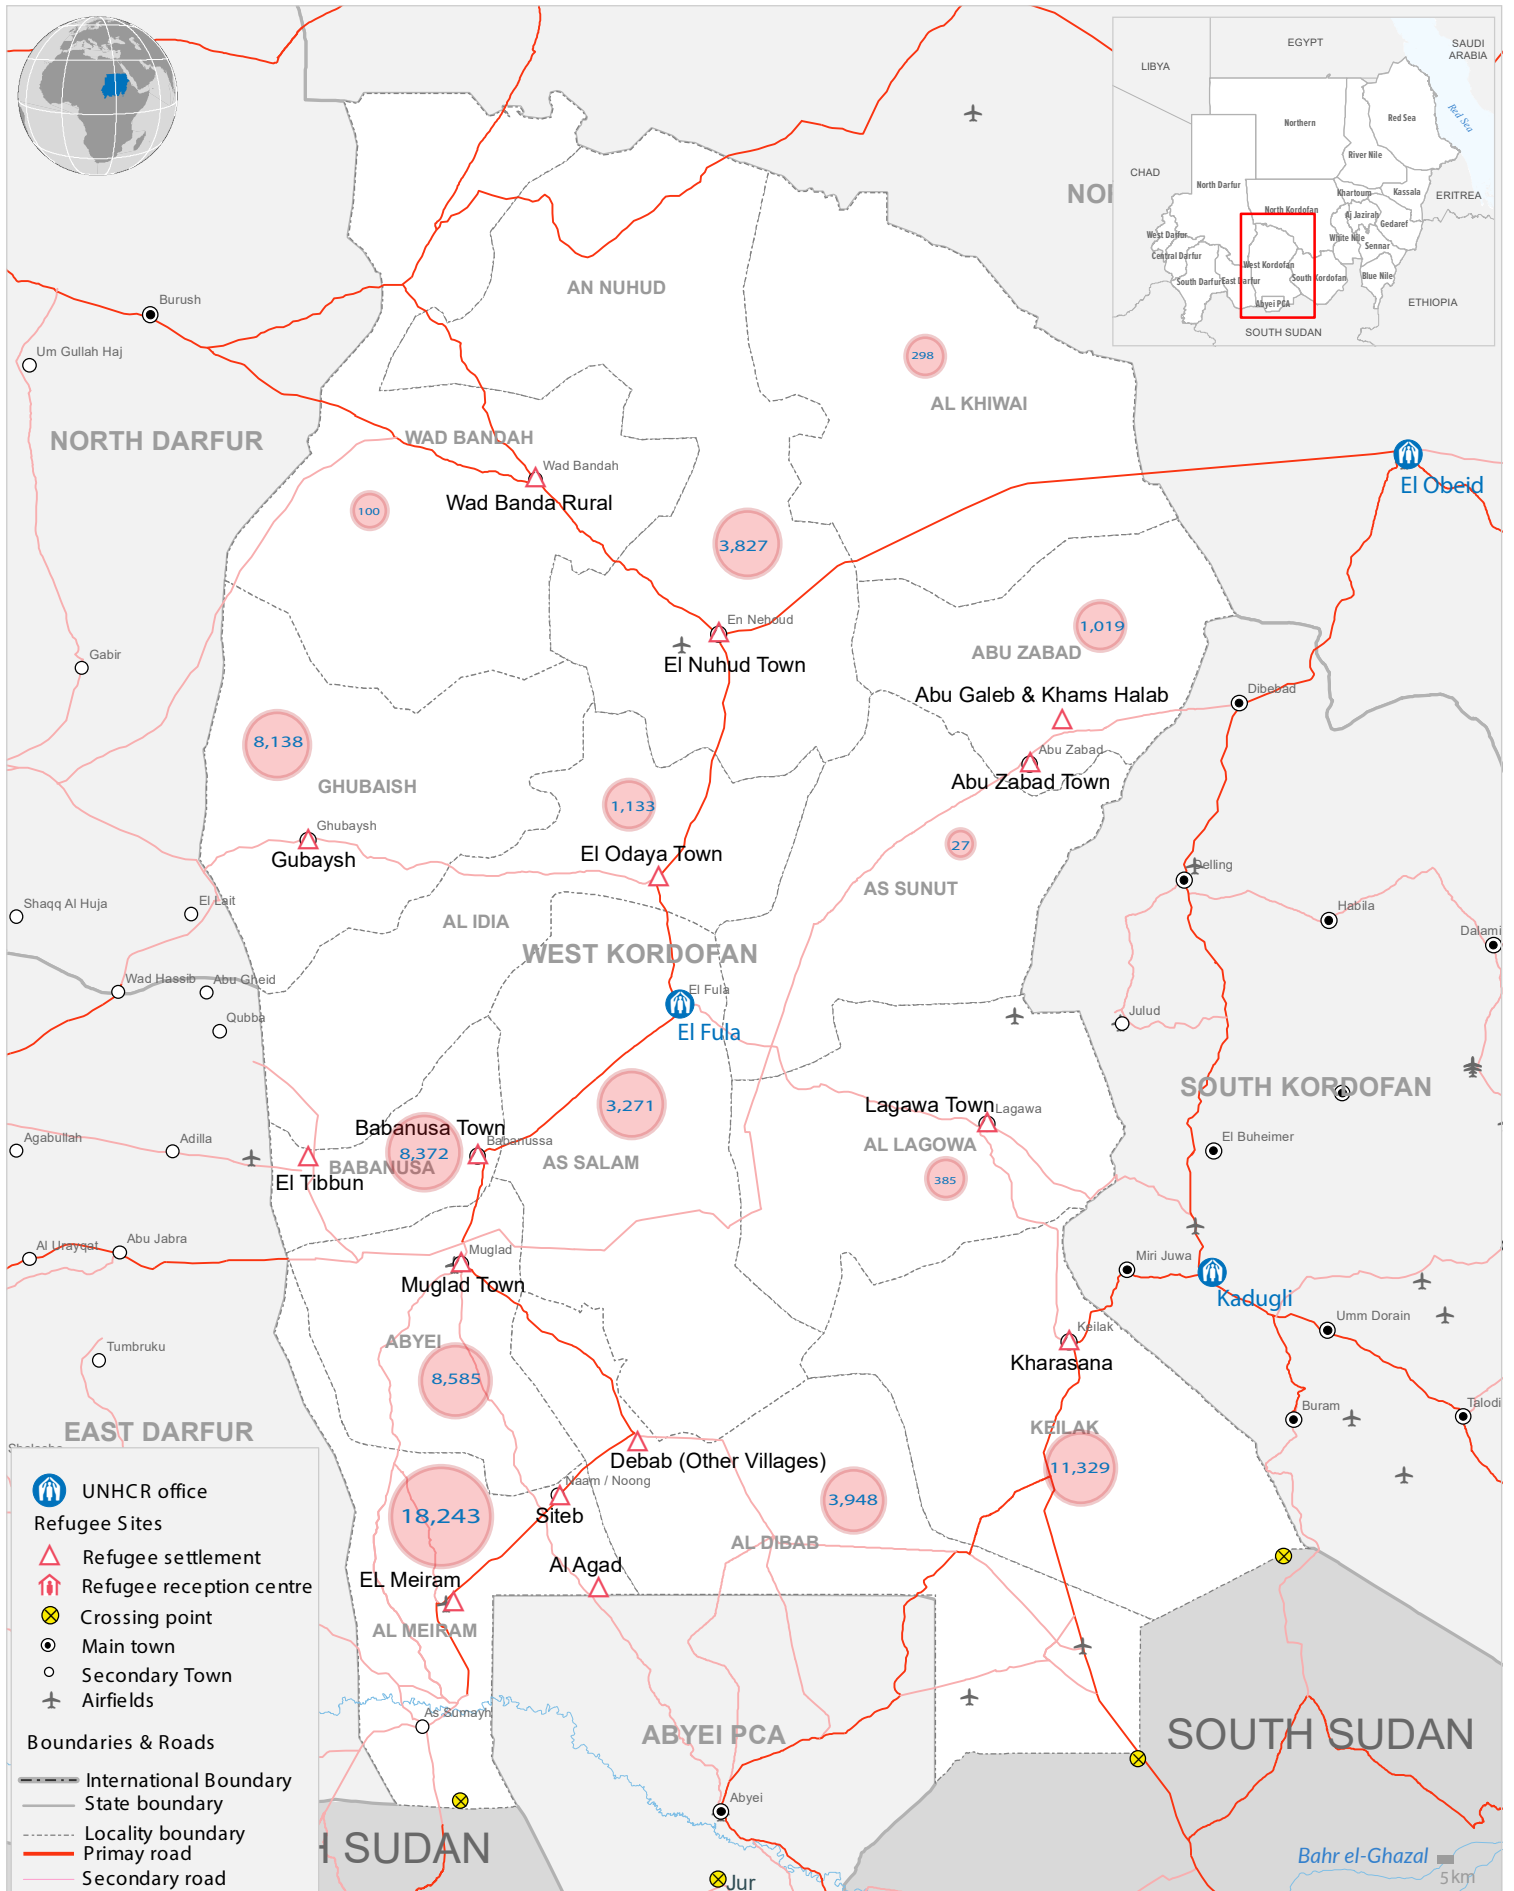

SUDAN: West Kordofan State

UNHCR Presence and Refugees Locations

As of 31 January 2022

The depiction and use of boundaries, geographic names and related data shown on maps and included in lists, tables, documents, and databases are not warranted to be error free nor do they necessarily imply official endorsement or acceptance by the United Nations. Final status of the Abyei area is not yet determined.

Sources: Boundary (CBS, FGC, NIC) Geodata: UNHCR, OCHA. Author: UNHCR Feedback: UNCHR - Sudan, Information Management Unit - SUDKHM@unhcr.org | ITUA@unhcr.org