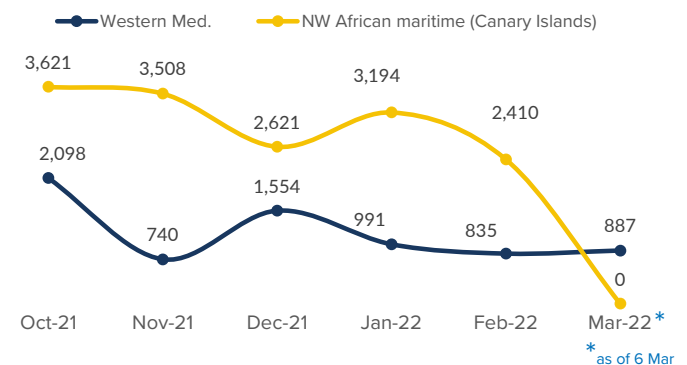

SPAIN Weekly snapshot - Week 9 (28 Feb - 6 Mar 2022)

The charts below are based on figures from the Ministry of Interior and UNHCR estimates. All figures are provisional and subject to change

Refugees & migrants: sea and land arrivals in week 9¹

Arrivals in Spain during the last five weeks¹

Arrivals in Spain by route during the last six months¹

Arrivals in Spain per month²

Arrivals in Spain per year²