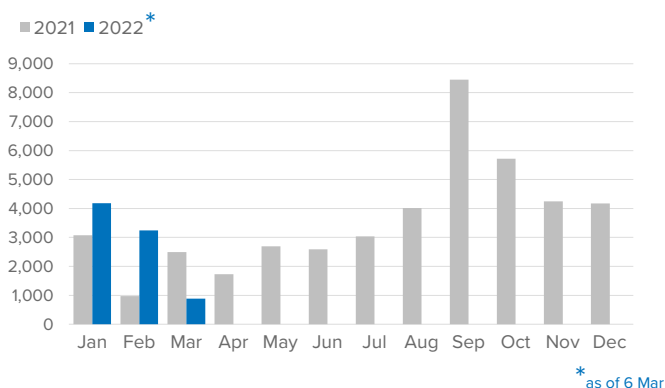

SPAIN Weekly snapshot - Week 9 (28 Feb - 6 Mar 2022)

The charts below are based on figures from the Ministry of Interior and UNHCR estimates. All figures are provisional and subject to change

Refugees & migrants: sea and land arrivals in week 9¹

Arrivals in Spain during the last five weeks¹

Arrivals in Spain by route during the last six months¹

Arrivals in Spain per month²

Arrivals in Spain per year²