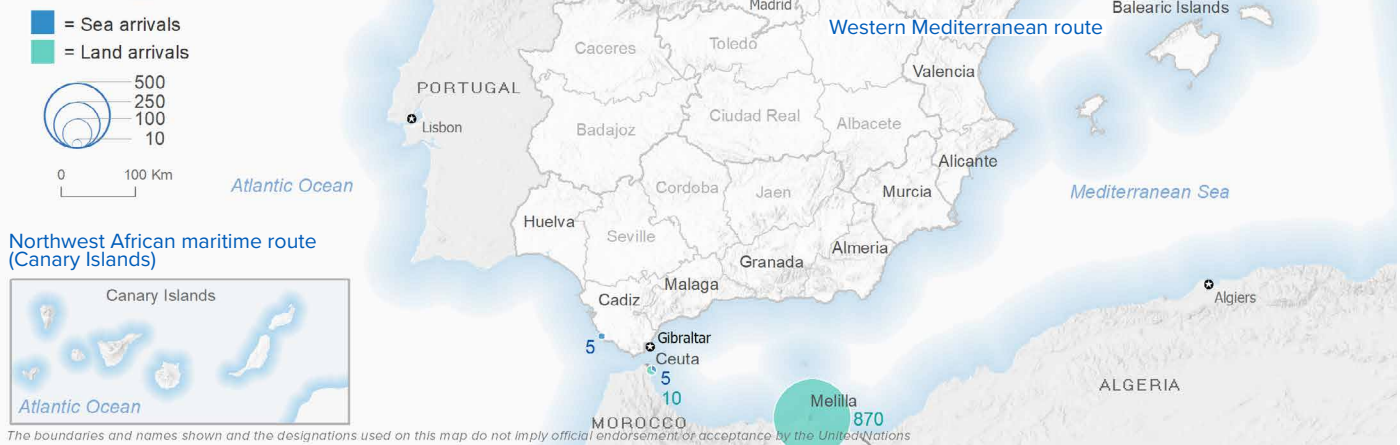

SPAIN Weekly snapshot - Week 9 (28 Feb - 6 Mar 2022)

The charts below are based on figures from the Ministry of Interior and UNHCR estimates. All figures are provisional and subject to change

Refugees & migrants: sea and land arrivals in week 9¹

Arrivals in Spain during the last five weeks¹

Arrivals in Spain by route during the last six months¹

Arrivals in Spain per month²

Arrivals in Spain per year²