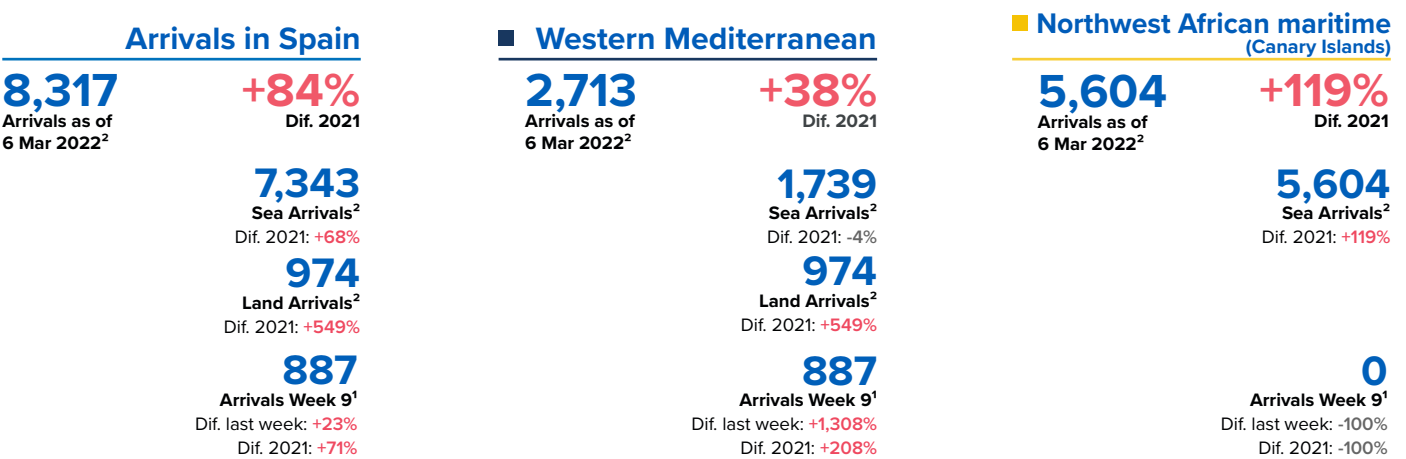

SPAIN Weekly snapshot - Week 9 (28 Feb - 6 Mar 2022)

The charts below are based on figures from the Ministry of Interior and UNHCR estimates. All figures are provisional and subject to change

Refugees & migrants: sea and land arrivals in week 9¹

Arrivals in Spain during the last five weeks¹

Arrivals in Spain by route during the last six months¹

Arrivals in Spain per month²

Arrivals in Spain per year²