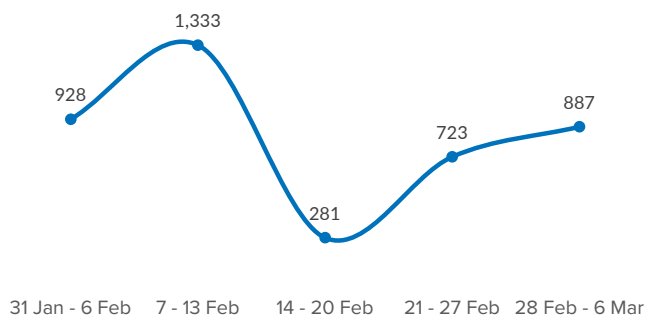

SPAIN Weekly snapshot - Week 9 (28 Feb - 6 Mar 2022)

The charts below are based on figures from the Ministry of Interior and UNHCR estimates. All figures are provisional and subject to change

Refugees & migrants: sea and land arrivals in week 9¹

Arrivals in Spain during the last five weeks¹

Arrivals in Spain by route during the last six months¹

Arrivals in Spain per month²

Arrivals in Spain per year²