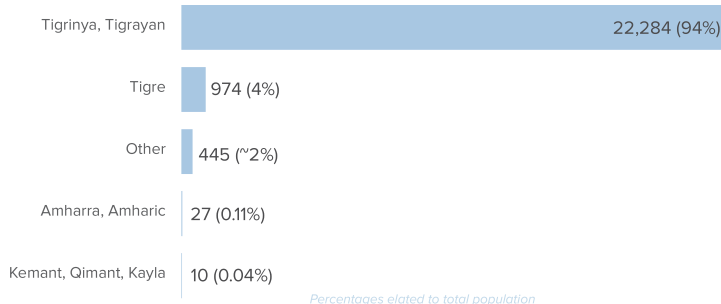

Persons with Specific Needs

1,866

Individuals

418

 Unaccompanied/Separated
 Children

Country of Origin

23,743

Ethiopians

7

Eritreans

Age-Gender Breakdown

Reproductive-Age Women/Girls

Specific Needs* (top 5)

**Source: ProGres v4/Rapp*

Occupation (Top 10)

*17,187 Individuals with no occupation data

Percentages related to total population

School Age Children and Youth

Ethnicity (Top 5)

Top 5 Regions of Origin (Ethiopia)