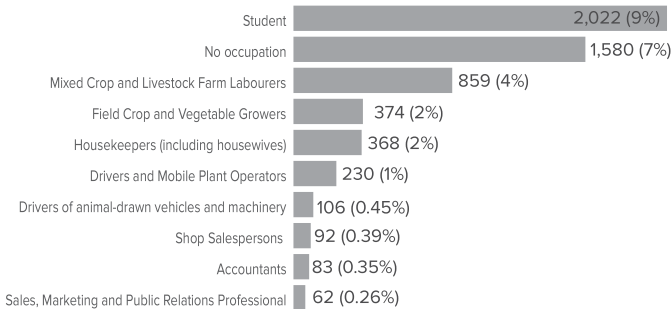

7

Eritreans

Age-Gender Breakdown

Reproductive-Age Women/Girls

Specific Needs* (top 5)

**Source: ProGres v4/Rapp*

Occupation (Top 10)

*17,187 Individuals with no occupation data

Percentages related to total population

School Age Children and Youth

Ethnicity (Top 5)

Top 5 Regions of Origin (Ethiopia)