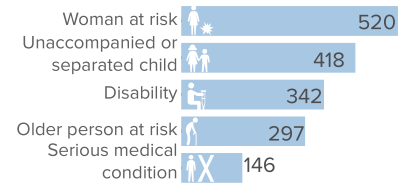

7

Eritreans

Age-Gender Breakdown

Reproductive-Age Women/Girls

Specific Needs* (top 5)

**Source: ProGres v4/Rapp*

Occupation (Top 10)

*17,187 Individuals with no occupation data

Percentages related to total population

School Age Children and Youth

Ethnicity (Top 5)

Top 5 Regions of Origin (Ethiopia)