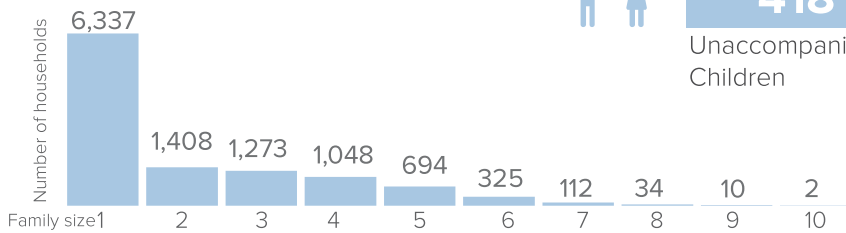

Total Arrivals from Ethiopia

23,750

 Individuals Registered
 Source: UNHCR, COR
 As of 1 March 2022

11,243

Households Registered

 Relocated from Hamdayet
3,929 Individuals

Family Size

Introduction:

In support of the Government of Sudan's response to the ongoing influx of refugees from Ethiopia's Tigray region to eastern Sudan, UNHCR, partners, and other UN agencies set up a new refugee settlement in Tunaydbah-Gedaref State. First group of refugees were relocated to this site on last January 3, 2021 and individual biometric registration is ongoing. The dashboard below presents the population profile for Tunaydbah Camp.

Persons with Specific Needs

1,866

Individuals

418

 Unaccompanied/Separated
 Children

Country of Origin

23,743

Ethiopians

Percentages related to total population

School Age Children and Youth

Ethnicity (Top 5)

Top 5 Regions of Origin (Ethiopia)