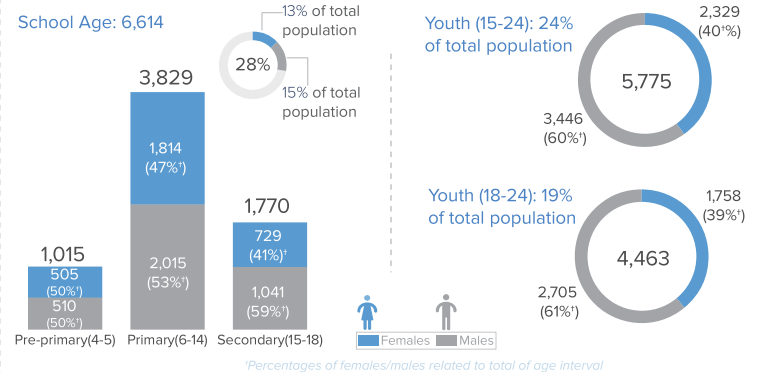

Persons with Specific Needs

1,866

Individuals

418

 Unaccompanied/Separated
 Children

Country of Origin

23,743

Ethiopians

7

Eritreans

Age-Gender Breakdown

Reproductive-Age Women/Girls

Specific Needs* (top 5)

**Source: ProGres v4/Rapp*

Occupation (Top 10)

*17,187 Individuals with no occupation data

Percentages related to total population

School Age Children and Youth

Ethnicity (Top 5)

Top 5 Regions of Origin (Ethiopia)