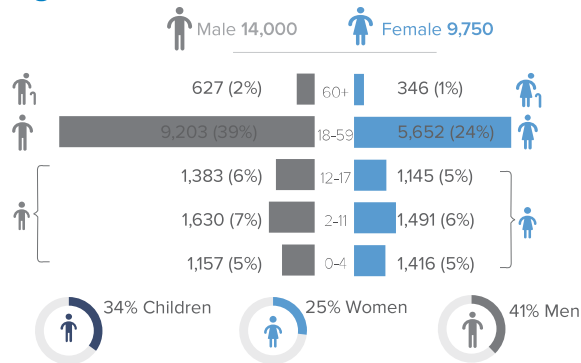

Total Arrivals from Ethiopia

23,750

 Individuals Registered
 Source: UNHCR, COR
 As of 1 March 2022

11,243

Households Registered

 Relocated from Hamdayet
3,929 Individuals

Family Size

Introduction:

Persons with Specific Needs

1,866

Individuals

418

 Unaccompanied/Separated
 Children

Country of Origin

23,743

Ethiopians

7

Eritreans

Age-Gender Breakdown

Reproductive-Age Women/Girls

Specific Needs* (top 5)

**Source: ProGres v4/Rapp*

Occupation (Top 10)

*17,187 Individuals with no occupation data

Percentages related to total population

School Age Children and Youth

Ethnicity (Top 5)

Top 5 Regions of Origin (Ethiopia)