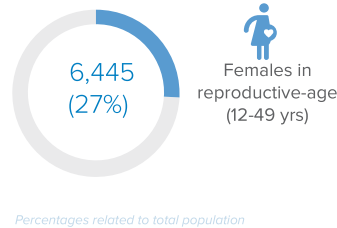

In support of the Government of Sudan's response to the ongoing influx of refugees from Ethiopia's Tigray region to eastern Sudan, UNHCR, partners, and other UN agencies set up a new refugee settlement in Tunaydbah-Gedaref State. First group of refugees were relocated to this site on last January 3, 2021 and individual biometric registration is ongoing. The dashboard below presents the population profile for Tunaydbah Camp.

Persons with Specific Needs

1,866

Individuals

418

 Unaccompanied/Separated
 Children

Country of Origin

23,743

Ethiopians

7

Eritreans

Age-Gender Breakdown

Reproductive-Age Women/Girls

Specific Needs* (top 5)

**Source: ProGres v4/Rapp*

Occupation (Top 10)

*17,187 Individuals with no occupation data