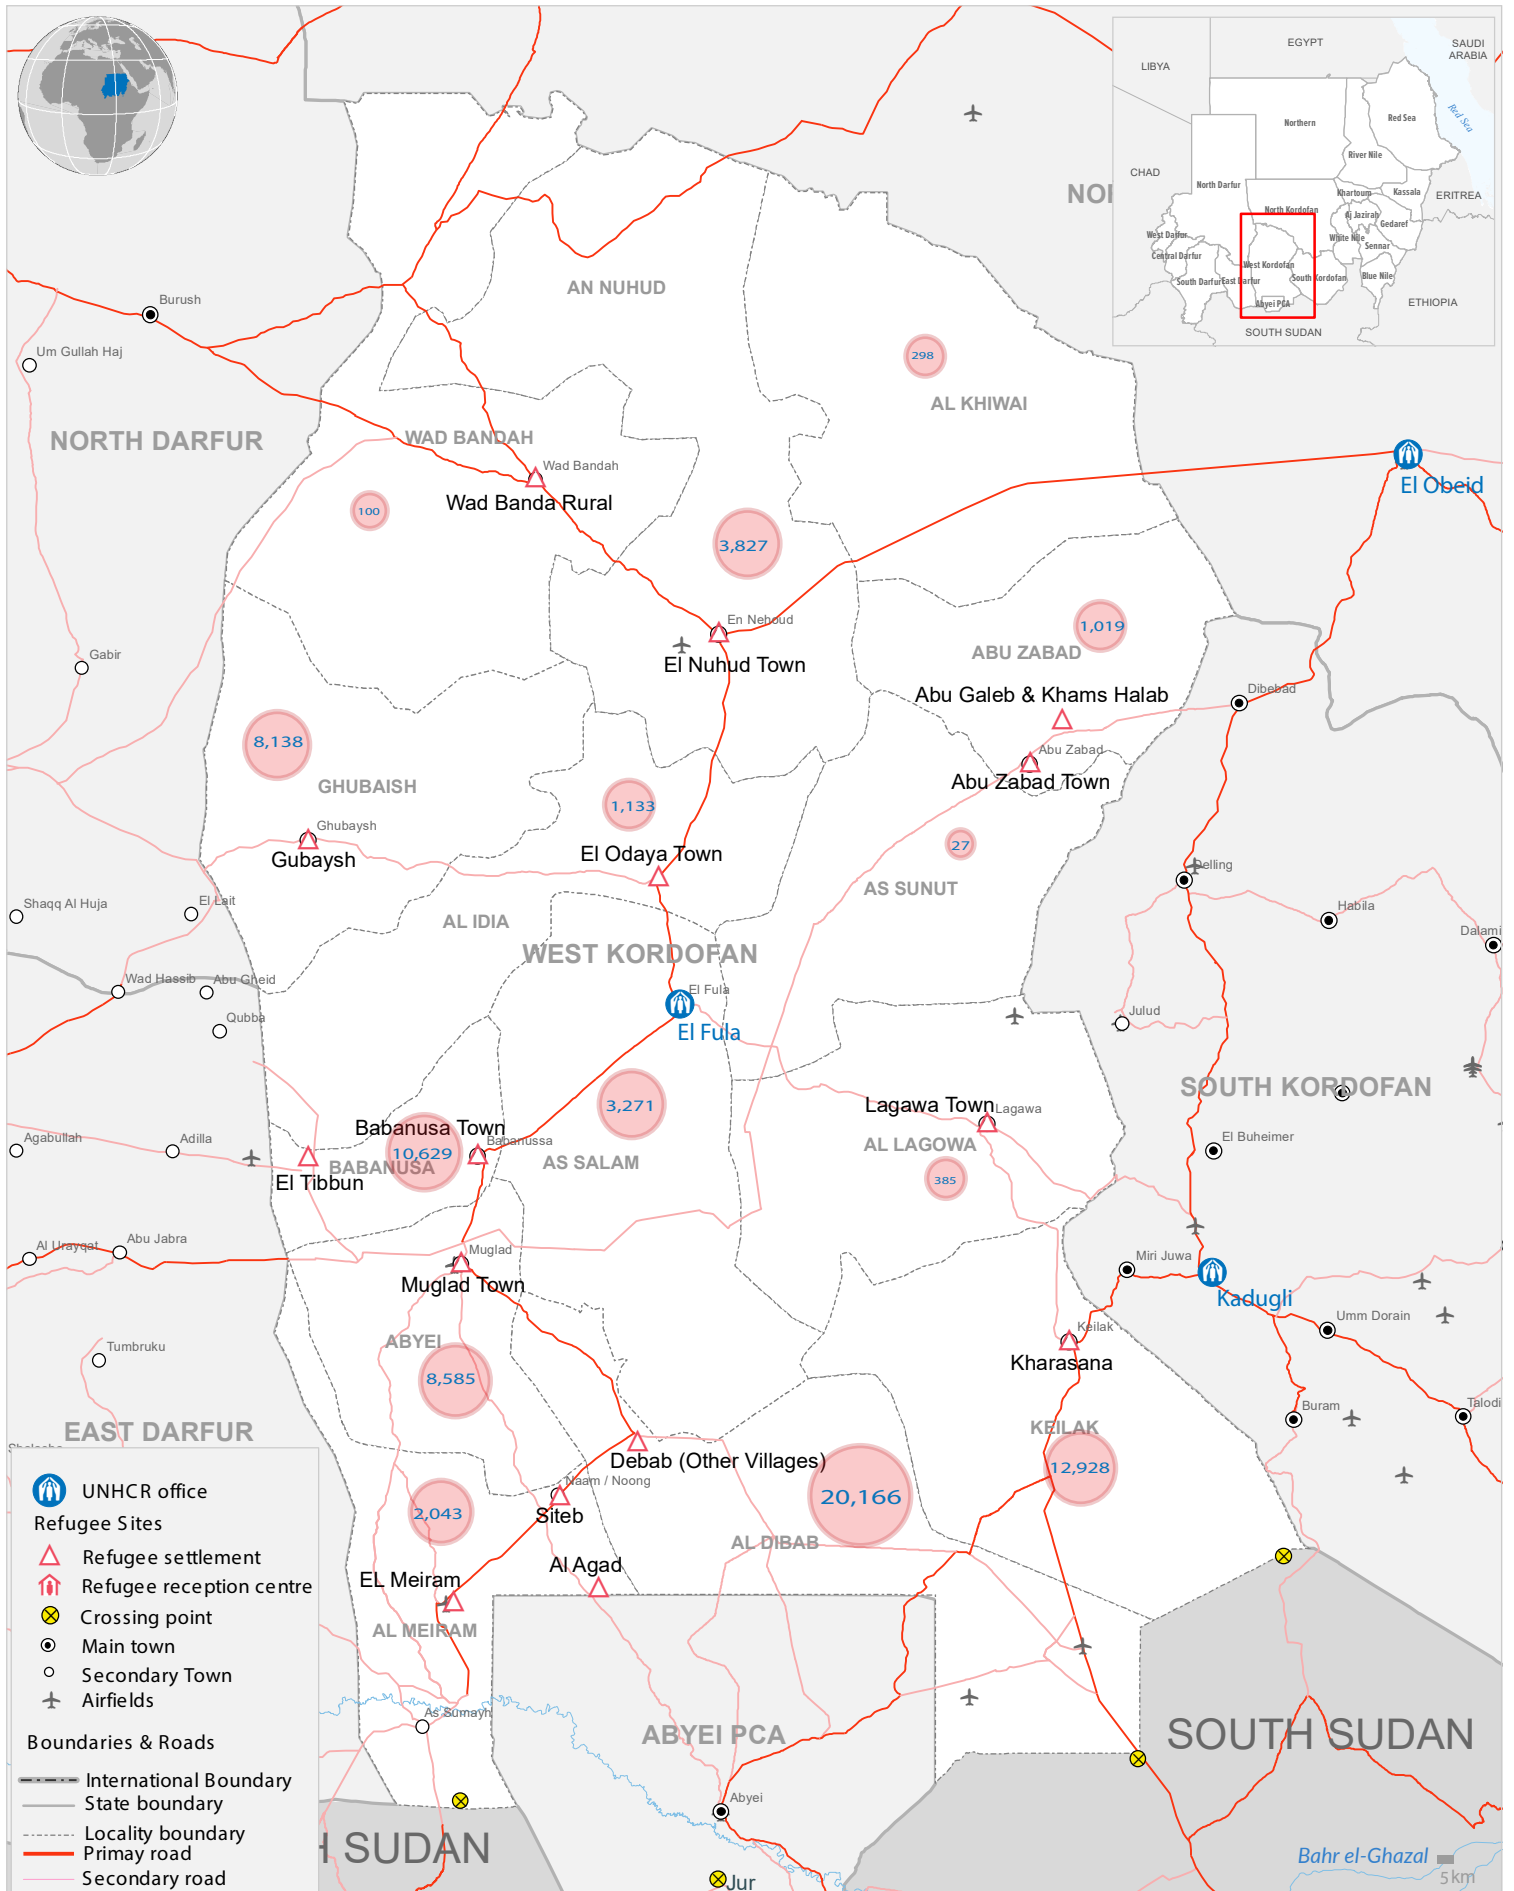

SUDAN: West Kordofan State

UNHCR Presence and Refugees Locations

As of 28 February 2022

The depiction and use of boundaries, geographic names and related data shown on maps and included in lists, tables, documents, and databases are not warranted to be error free nor do they necessarily imply official endorsement or acceptance by the United Nations. Final status of the Abyei area is not yet determined.

Sources: Boundary (CBS, FGC, NIC) Geodata: UNHCR, OCHA. Author: UNHCR Feedback: UNCHR - Sudan, Information Management Unit - SUDKHM@unhcr.org | ITUA@unhcr.org