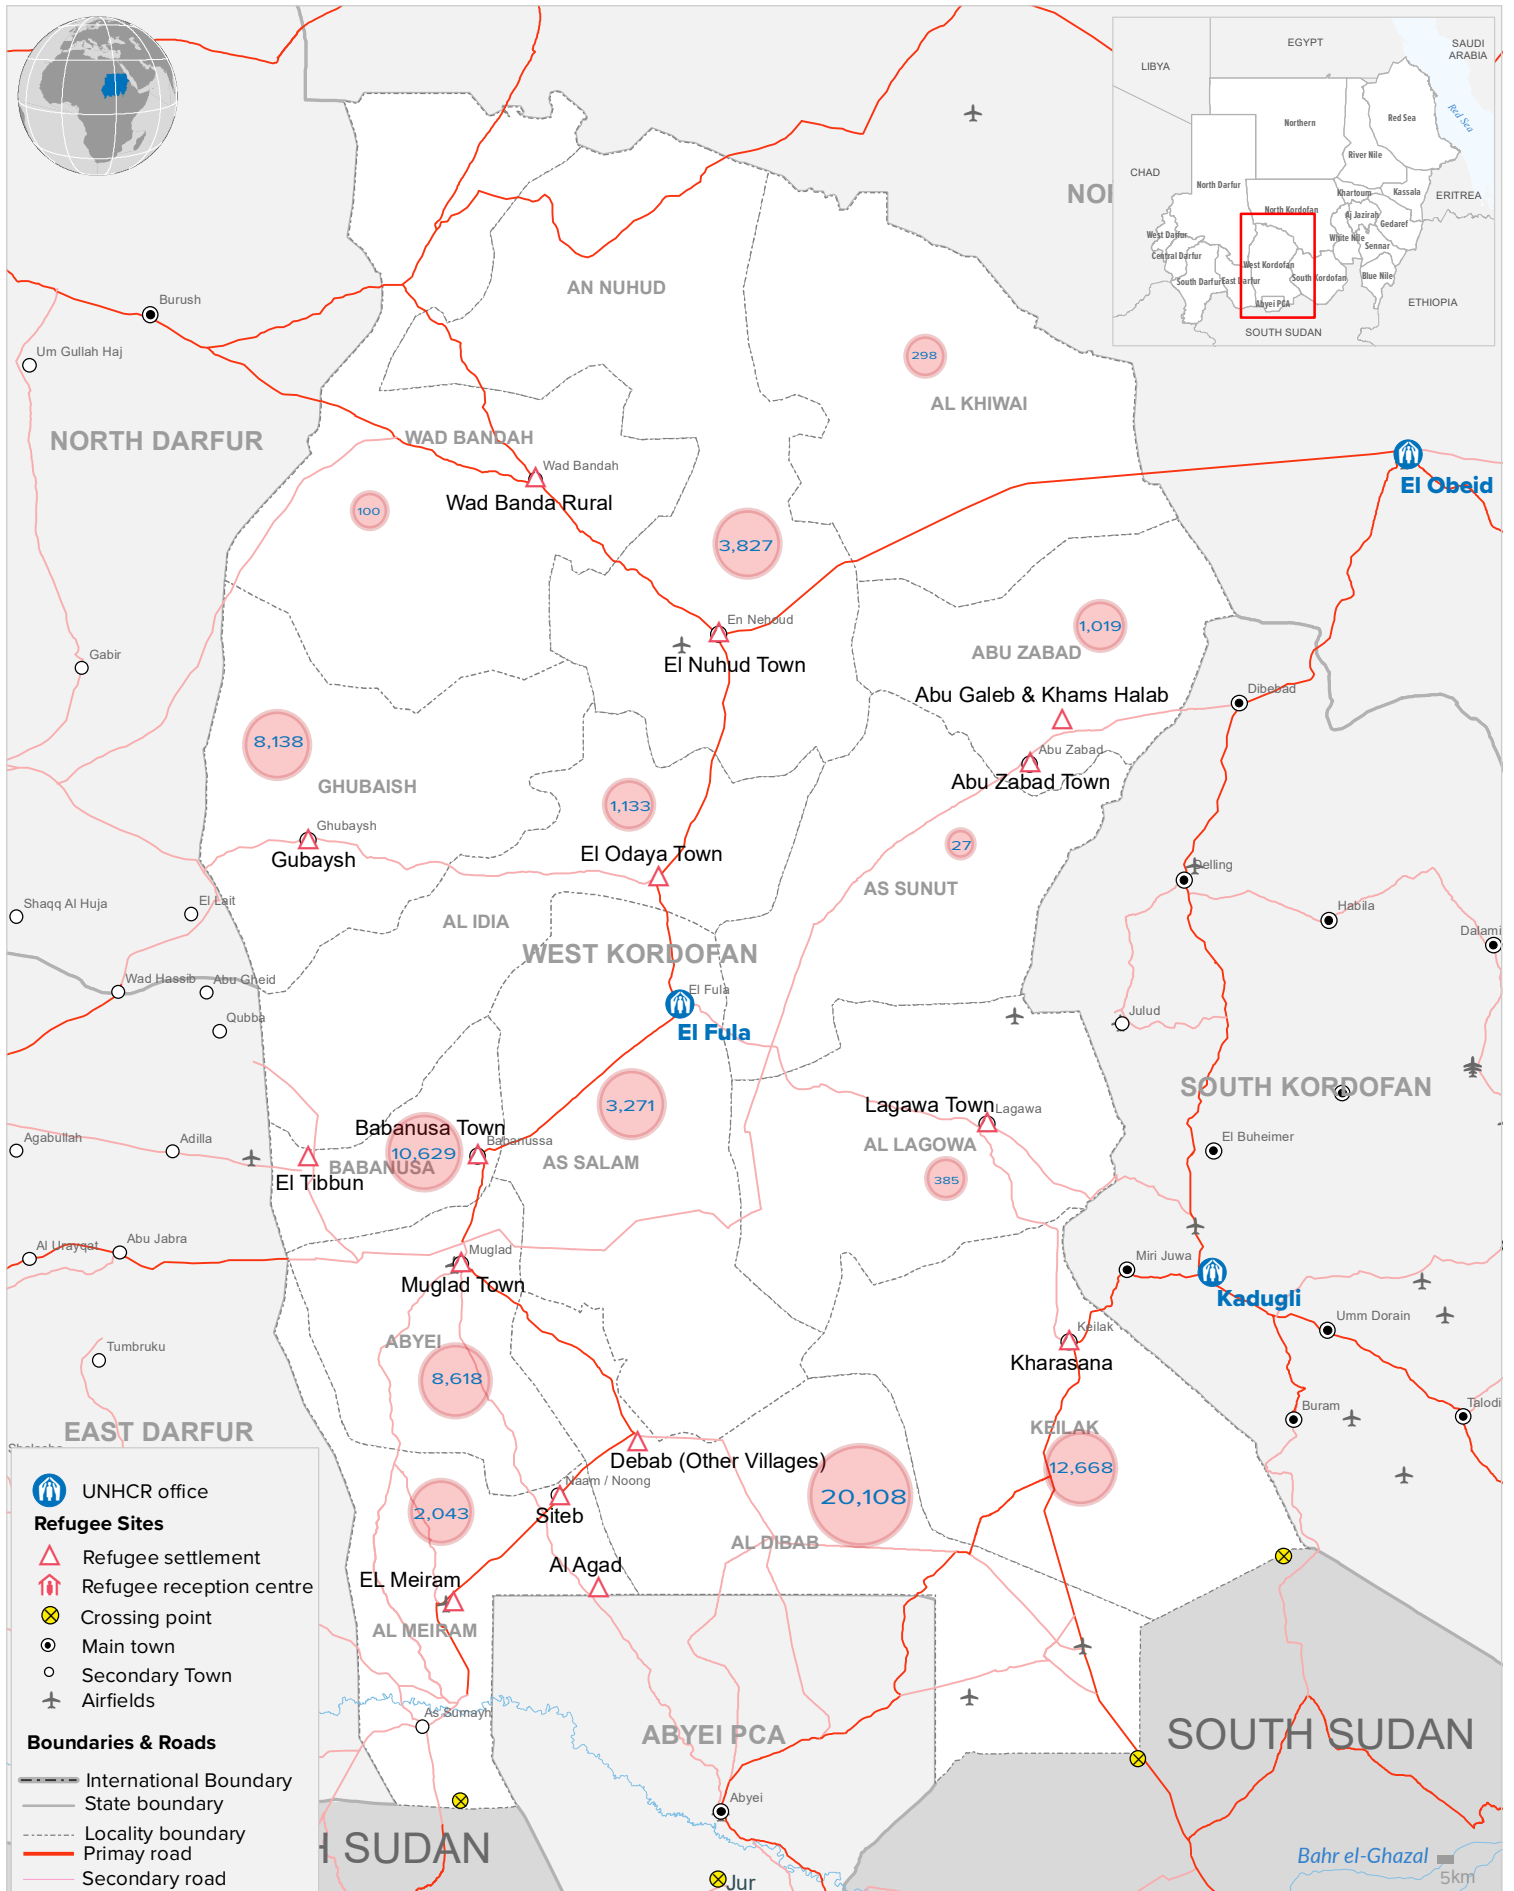

SUDAN: West Kordofan State

UNHCR Presence and Refugees Locations

As of 31 March 2022

The depiction and use of boundaries, geographic names and related data shown on maps and included in lists, tables, documents, and databases are not warranted to be error free nor do they necessarily imply official endorsement or acceptance by the United Nations. Final status of the Abyei area is not yet determined.

Sources: Boundary (CBS, FGC, NIC) Geodata: UNHCR, OCHA. Author: UNHCR Feedback: UNCHR - Sudan, Information Management Unit - SUDKHM@unhcr.org | ITUA@unhcr.org