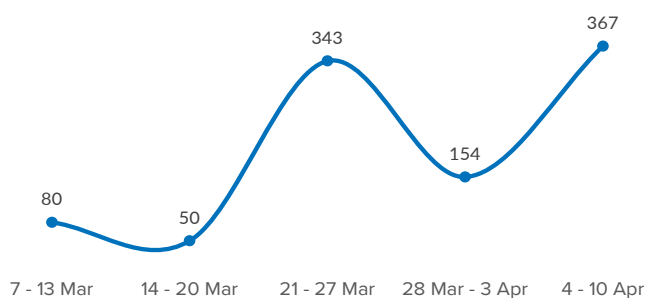

SPAIN Weekly snapshot - Week 14 (4 - 10 Apr 2022)

The charts below are based on figures from the Ministry of Interior and UNHCR estimates. All figures are provisional and subject to change

Refugees & migrants: sea and land arrivals in week 14¹

The boundaries and names shown and the designations used on this map do not imply official endorsement or acceptance by the United Nations

Arrivals in Spain

Western Mediterranean

Northwest African maritime (Canary Islands)

Arrivals in Spain during the last five weeks¹

Arrivals in Spain by route during the last six months¹

Arrivals in Spain per month²

Arrivals in Spain per year²