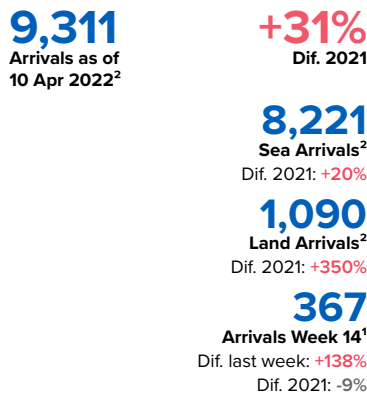

SPAIN Weekly snapshot - Week 14 (4 - 10 Apr 2022)

The charts below are based on figures from the Ministry of Interior and UNHCR estimates. All figures are provisional and subject to change

Refugees & migrants: sea and land arrivals in week 14¹

The boundaries and names shown and the designations used on this map do not imply official endorsement or acceptance by the United Nations

Arrivals in Spain

Western Mediterranean

Northwest African maritime (Canary Islands)

Arrivals in Spain during the last five weeks¹

Arrivals in Spain by route during the last six months¹

Arrivals in Spain per month²

Arrivals in Spain per year²