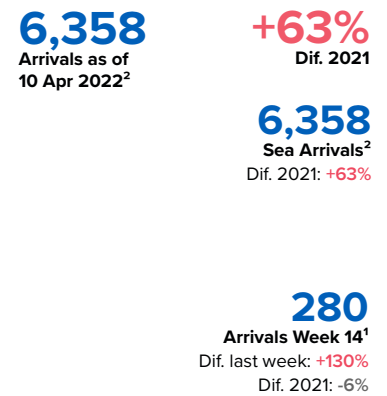

SPAIN Weekly snapshot - Week 14 (4 - 10 Apr 2022)

The charts below are based on figures from the Ministry of Interior and UNHCR estimates. All figures are provisional and subject to change

Refugees & migrants: sea and land arrivals in week 14¹

The boundaries and names shown and the designations used on this map do not imply official endorsement or acceptance by the United Nations

Arrivals in Spain

Western Mediterranean

Northwest African maritime (Canary Islands)

Arrivals in Spain during the last five weeks¹

Arrivals in Spain by route during the last six months¹

Arrivals in Spain per month²

Arrivals in Spain per year²