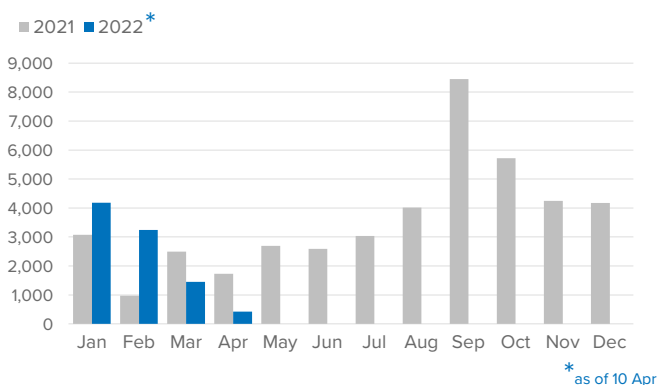

SPAIN Weekly snapshot - Week 14 (4 - 10 Apr 2022)

The charts below are based on figures from the Ministry of Interior and UNHCR estimates. All figures are provisional and subject to change

Refugees & migrants: sea and land arrivals in week 14¹

The boundaries and names shown and the designations used on this map do not imply official endorsement or acceptance by the United Nations

Arrivals in Spain

Western Mediterranean

Northwest African maritime (Canary Islands)

Arrivals in Spain during the last five weeks¹

Arrivals in Spain by route during the last six months¹

Arrivals in Spain per month²

Arrivals in Spain per year²