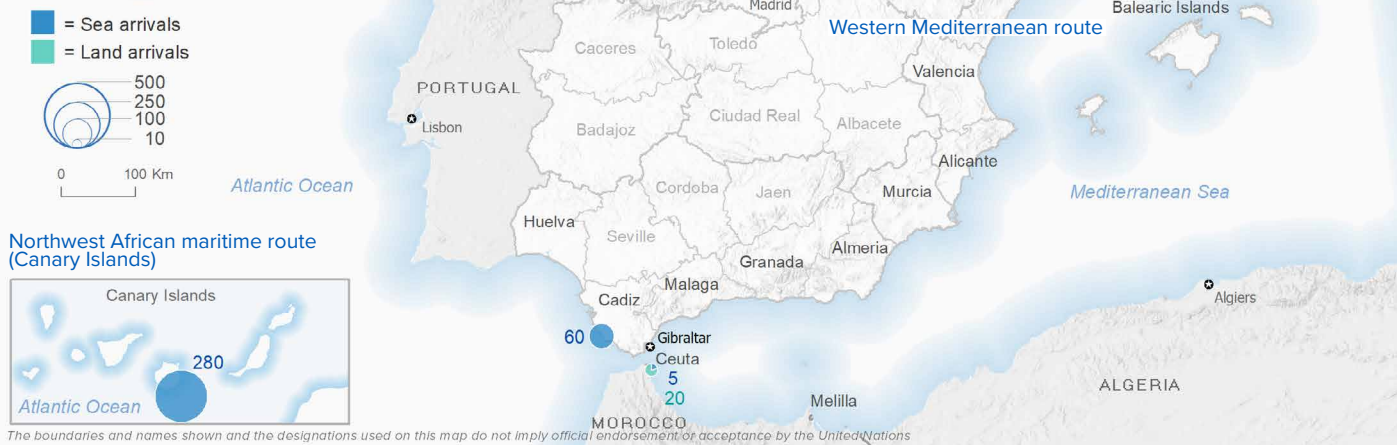

SPAIN Weekly snapshot - Week 14 (4 - 10 Apr 2022)

The charts below are based on figures from the Ministry of Interior and UNHCR estimates. All figures are provisional and subject to change

Refugees & migrants: sea and land arrivals in week 14¹

The boundaries and names shown and the designations used on this map do not imply official endorsement or acceptance by the United Nations

Arrivals in Spain

Western Mediterranean

Northwest African maritime (Canary Islands)

Arrivals in Spain during the last five weeks¹

Arrivals in Spain by route during the last six months¹

Arrivals in Spain per month²

Arrivals in Spain per year²