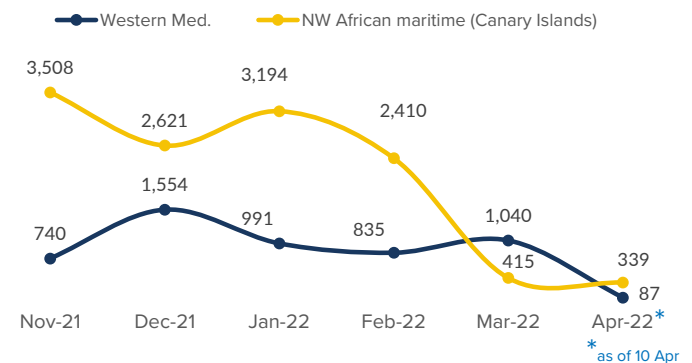

SPAIN Weekly snapshot - Week 14 (4 - 10 Apr 2022)

The charts below are based on figures from the Ministry of Interior and UNHCR estimates. All figures are provisional and subject to change

Refugees & migrants: sea and land arrivals in week 14¹

The boundaries and names shown and the designations used on this map do not imply official endorsement or acceptance by the United Nations

Arrivals in Spain

Western Mediterranean

Northwest African maritime (Canary Islands)

Arrivals in Spain during the last five weeks¹

Arrivals in Spain by route during the last six months¹

Arrivals in Spain per month²

Arrivals in Spain per year²