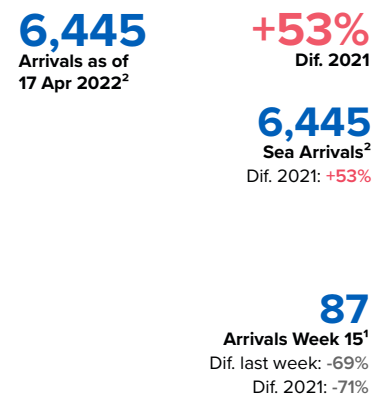

Northwest African maritime (Canary Islands)