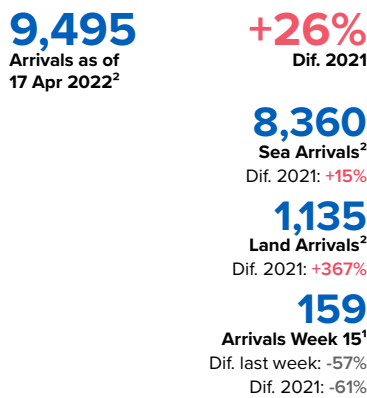

Arrivals in Spain