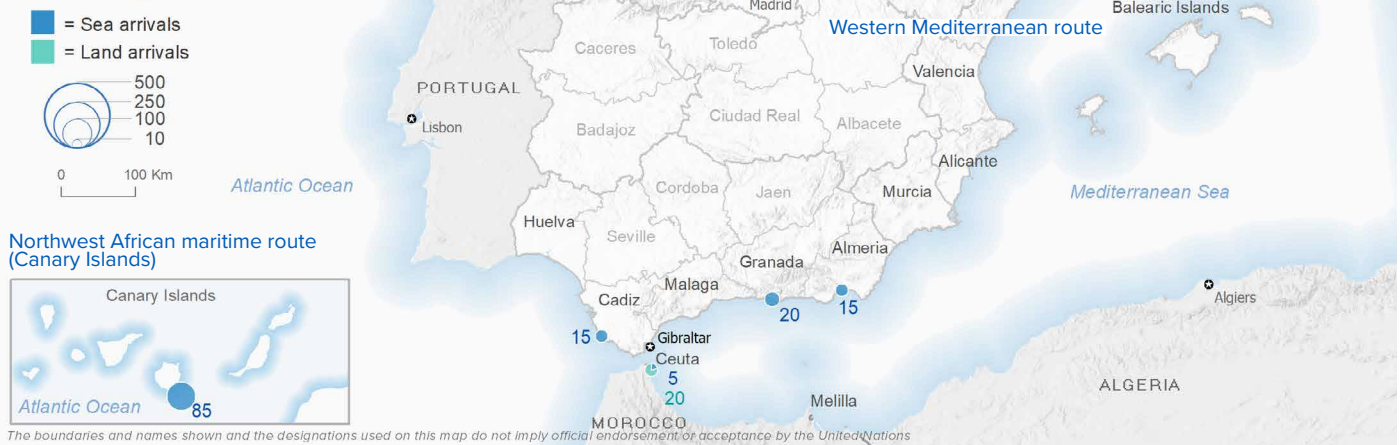

# SPAIN Weekly snapshot - Week 15 (11 - 17 Apr 2022)

The charts below are based on figures from the Ministry of Interior and UNHCR estimates. All figures are provisional and subject to change

## Refugees & migrants: sea and land arrivals in week 15<sup>1</sup>

### Western Mediterranean

### Northwest African maritime (Canary Islands)