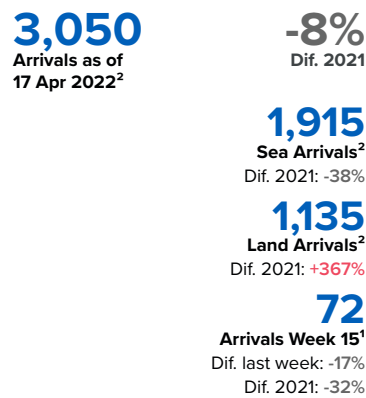

# SPAIN Weekly snapshot - Week 15 (11 - 17 Apr 2022)

The charts below are based on figures from the Ministry of Interior and UNHCR estimates. All figures are provisional and subject to change

## Refugees & migrants: sea and land arrivals in week 15<sup>1</sup>

### Northwest African maritime (Canary Islands)