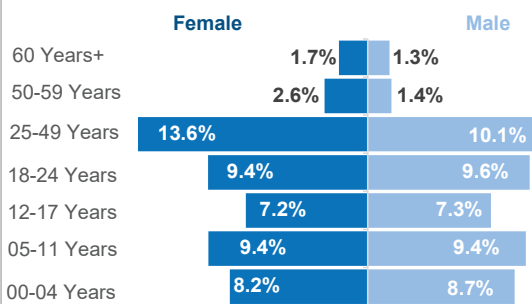

As of 31 March 2022

**Gender breakdown**

**Age Cohort**

**Main location of origin in Somalia (Admin level 1)**

**IDPs and IDP Returnees in Somali Region**

**Drought situation in Somali Region**

**IDP figures**

**871,176 Individuals**  
**142,671 Households**

**IDP returnee figures**

**392,286 Individuals**  
**53,843 Households**

Ethiopia is experiencing a prolonged drought after three consecutive failed rainy seasons since late 2020. The most severely impacted regions are the lowland areas of southern and eastern Oromia and Somali regions.