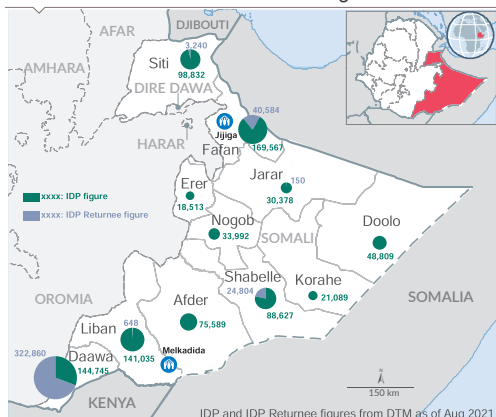

As of 31 March 2022

**Gender breakdown**

**Age Cohort**

**Main location of origin in Somalia (Admin level 1)**

**IDPs and IDP Returnees in Somali Region**

**Drought situation in Somali Region**

**IDP figures**

**871,176 Individuals**  
**142,671 Households**

**IDP returnee figures**

**392,286 Individuals**  
**53,843 Households**

Ethiopia is experiencing a prolonged drought after three consecutive failed rainy seasons since late 2020. The most severely impacted regions are the lowland areas of southern and eastern Oromia and Somali regions.

In addition, significant new internal displacement is ongoing notably in the Somali region of over 40,000 newly displaced households