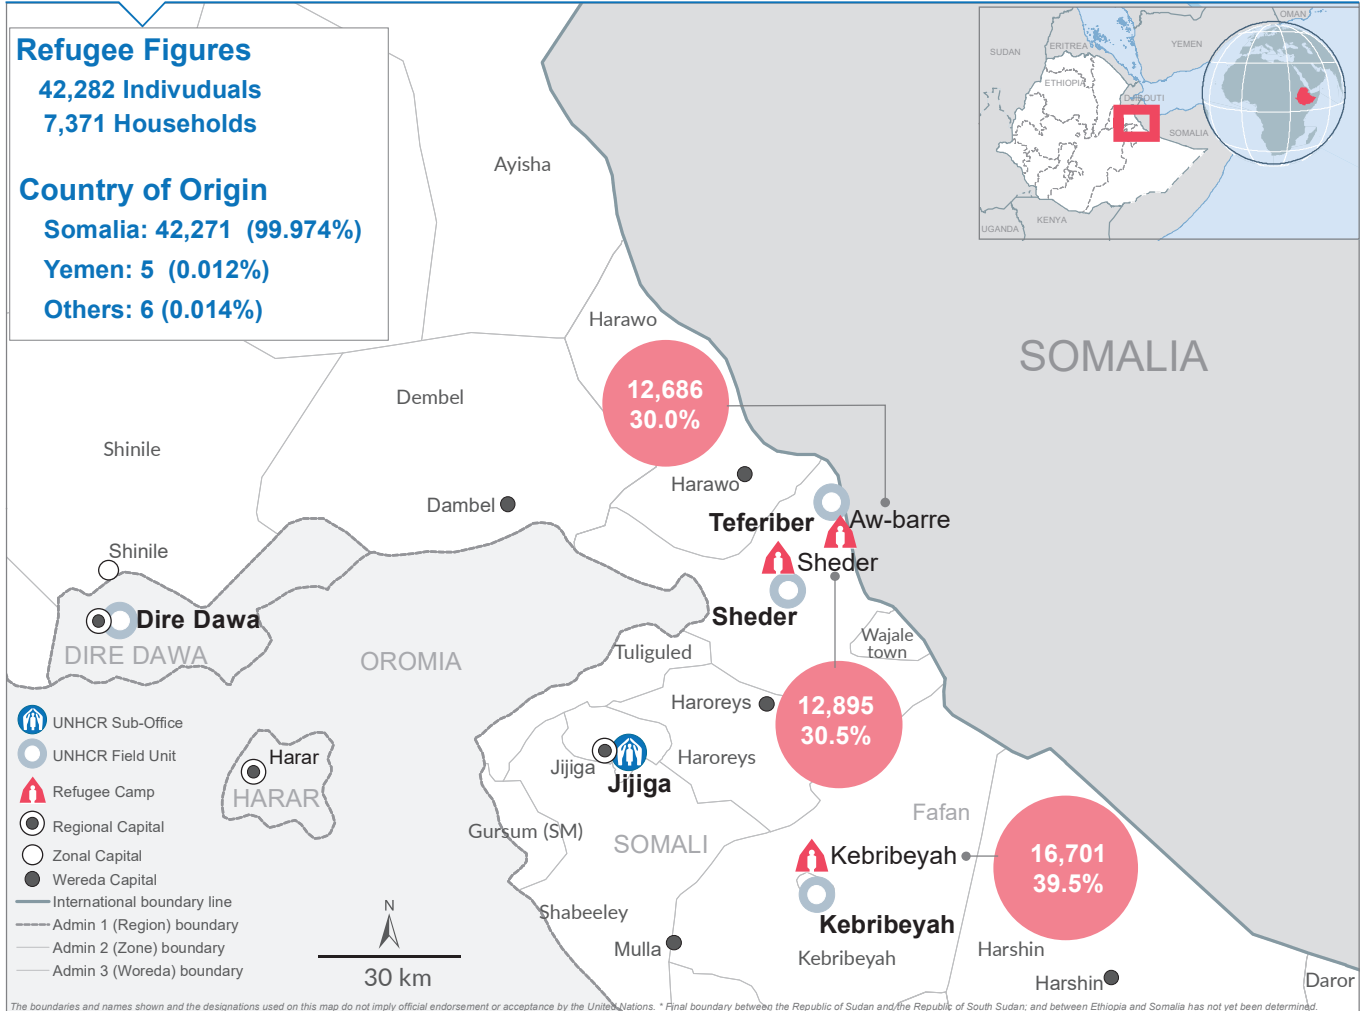

As of 31 March 2022

**Gender breakdown**

**Age Cohort**

**Main location of origin in Somalia (Admin level 1)**

**IDPs and IDP Returnees in Somali Region**

**Drought situation in Somali Region**

**IDP figures**

**871,176 Individuals**  
**142,671 Households**

**IDP returnee figures**

**392,286 Individuals**  
**53,843 Households**

Ethiopia is experiencing a prolonged drought after three consecutive failed rainy seasons since late 2020. The most severely impacted regions are the lowland areas of southern and eastern Oromia and Somali regions.

In addition, significant new internal displacement is ongoing notably in the Somali region of over 40,000 newly displaced households