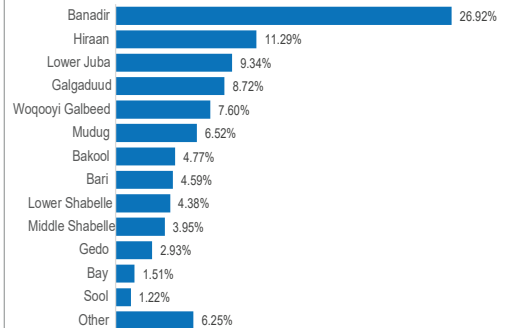

As of 31 March 2022

**Gender breakdown**

**Age Cohort**

**Main location of origin in Somalia (Admin level 1)**

**IDPs and IDP Returnees in Somali Region**

**Drought situation in Somali Region**

**IDP figures**

**871,176 Individuals**  
**142,671 Households**

**IDP returnee figures**

**392,286 Individuals**  
**53,843 Households**

Ethiopia is experiencing a prolonged drought after three consecutive failed rainy seasons since late 2020. The most severely impacted regions are the lowland areas of southern and eastern Oromia and Somali regions.