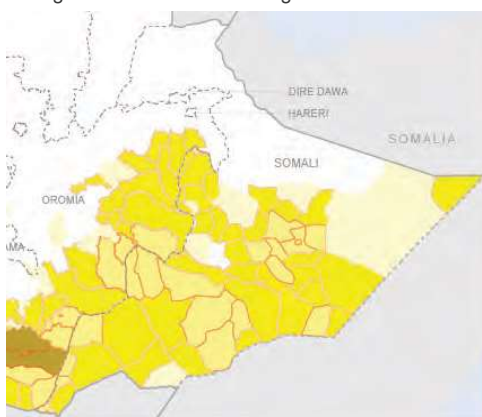

As of 31 March 2022

**Gender breakdown**

**Age Cohort**

**Main location of origin in Somalia (Admin level 1)**

**IDPs and IDP Returnees in Somali Region**

**Drought situation in Somali Region**

**IDP figures**

**871,176 Individuals**  
**142,671 Households**

**IDP returnee figures**

**392,286 Individuals**  
**53,843 Households**

Ethiopia is experiencing a prolonged drought after three consecutive failed rainy seasons since late 2020. The most severely impacted regions are the lowland areas of southern and eastern Oromia and Somali regions.

In addition, significant new internal displacement is ongoing notably in the Somali region of over 40,000 newly displaced households