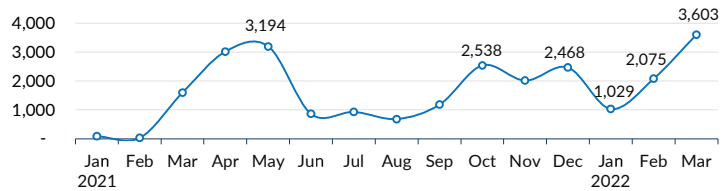

ETHIOPIA Refugees and Asylum-seekers

As of March 31, 2022

Country of origin

	Individual	%
South Sudan	392,307	46%
Somalia	237,206	28%
Eritrea	159,040	19%
Sudan	46,963	6%
Kenya	4,034	<1%
Yemen	2,463	<1%
Congo DRC	1,051	<1%
Syrian Arab Republic	669	<1%
Other	856	<1%
Total	844,589	100%

Demography

Population by type of location

Note: In settlements, refugees living amongst host community

New arrival trends | Jan 2021 - Mar 2022

Total population trends | Jan 2020 - Mar 2022