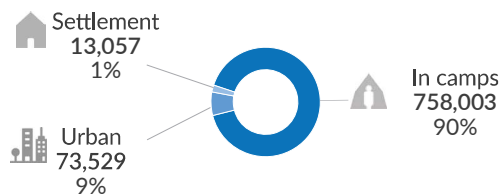

ETHIOPIA Refugees and Asylum-seekers

As of March 31, 2022

Country of origin

	Individual	%
South Sudan	392,307	46%
Somalia	237,206	28%
Eritrea	159,040	19%
Sudan	46,963	6%
Kenya	4,034	<1%
Yemen	2,463	<1%
Congo DRC	1,051	<1%
Syrian Arab Republic	669	<1%
Other	856	<1%
Total	844,589	100%

Demography

Population by type of location

Note: In settlements, refugees living amongst host community

New arrival trends | Jan 2021 - Mar 2022

Total population trends | Jan 2020 - Mar 2022