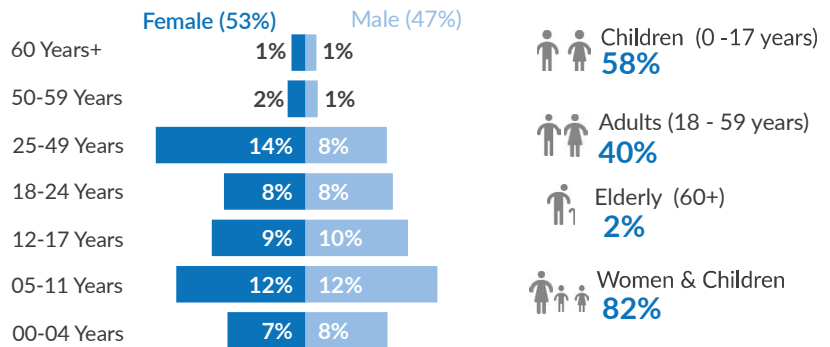

ETHIOPIA Refugees and Asylum-seekers

As of March 31, 2022

Country of origin

	Individual	%
South Sudan	392,307	46%
Somalia	237,206	28%
Eritrea	159,040	19%
Sudan	46,963	6%
Kenya	4,034	<1%
Yemen	2,463	<1%
Congo DRC	1,051	<1%
Syrian Arab Republic	669	<1%
Other	856	<1%
Total	844,589	100%

Demography

Population by type of location

Note: In settlements, refugees living amongst host community

New arrival trends | Jan 2021 - Mar 2022

Total population trends | Jan 2020 - Mar 2022