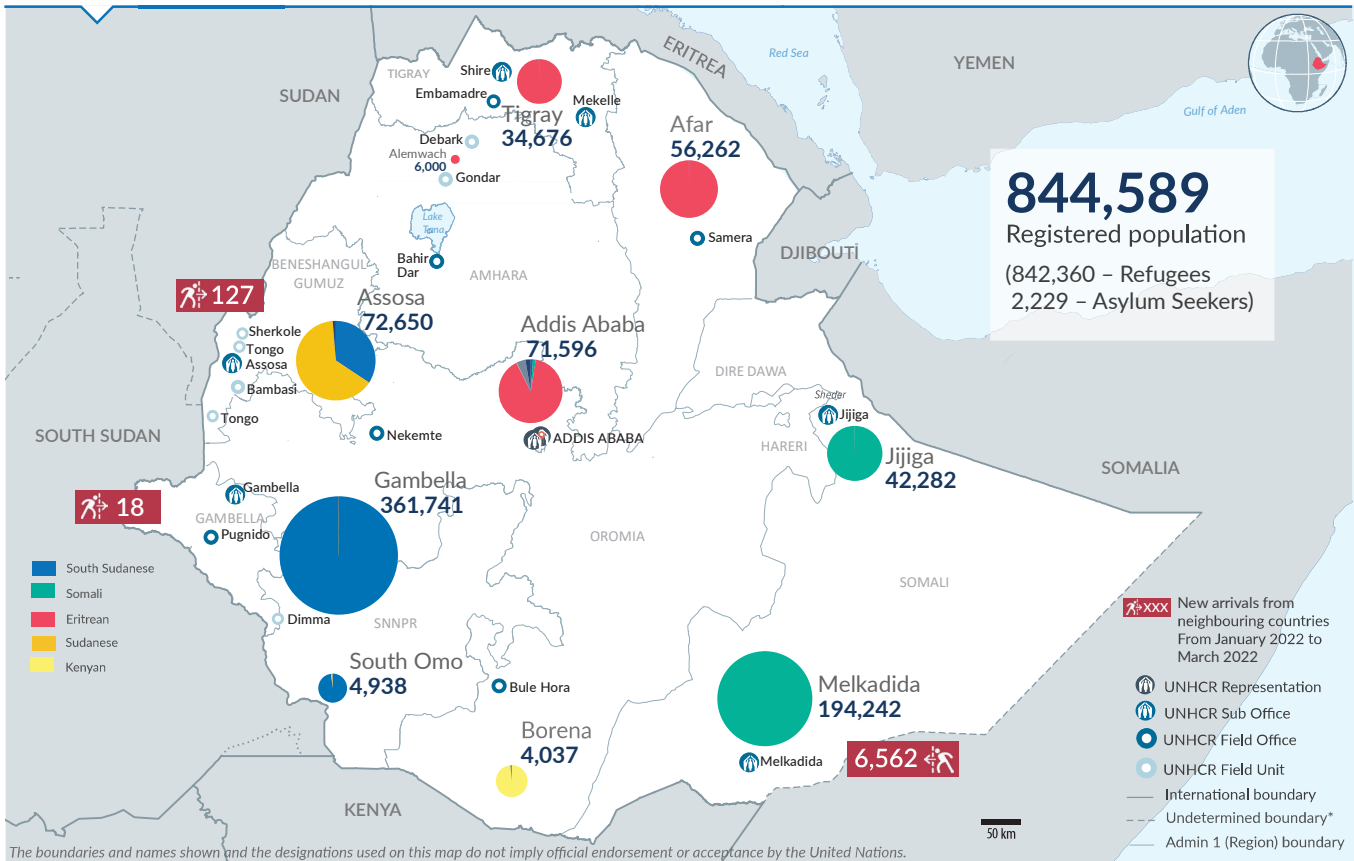

ETHIOPIA Refugees and Asylum-seekers

As of March 31, 2022

Country of origin

	Individual	%
South Sudan	392,307	46%
Somalia	237,206	28%
Eritrea	159,040	19%
Sudan	46,963	6%
Kenya	4,034	<1%
Yemen	2,463	<1%
Congo DRC	1,051	<1%
Syrian Arab Republic	669	<1%
Other	856	<1%
Total	844,589	100%

Demography

Population by type of location

Note: In settlements, refugees living amongst host community

New arrival trends | Jan 2021 - Mar 2022

Total population trends | Jan 2020 - Mar 2022