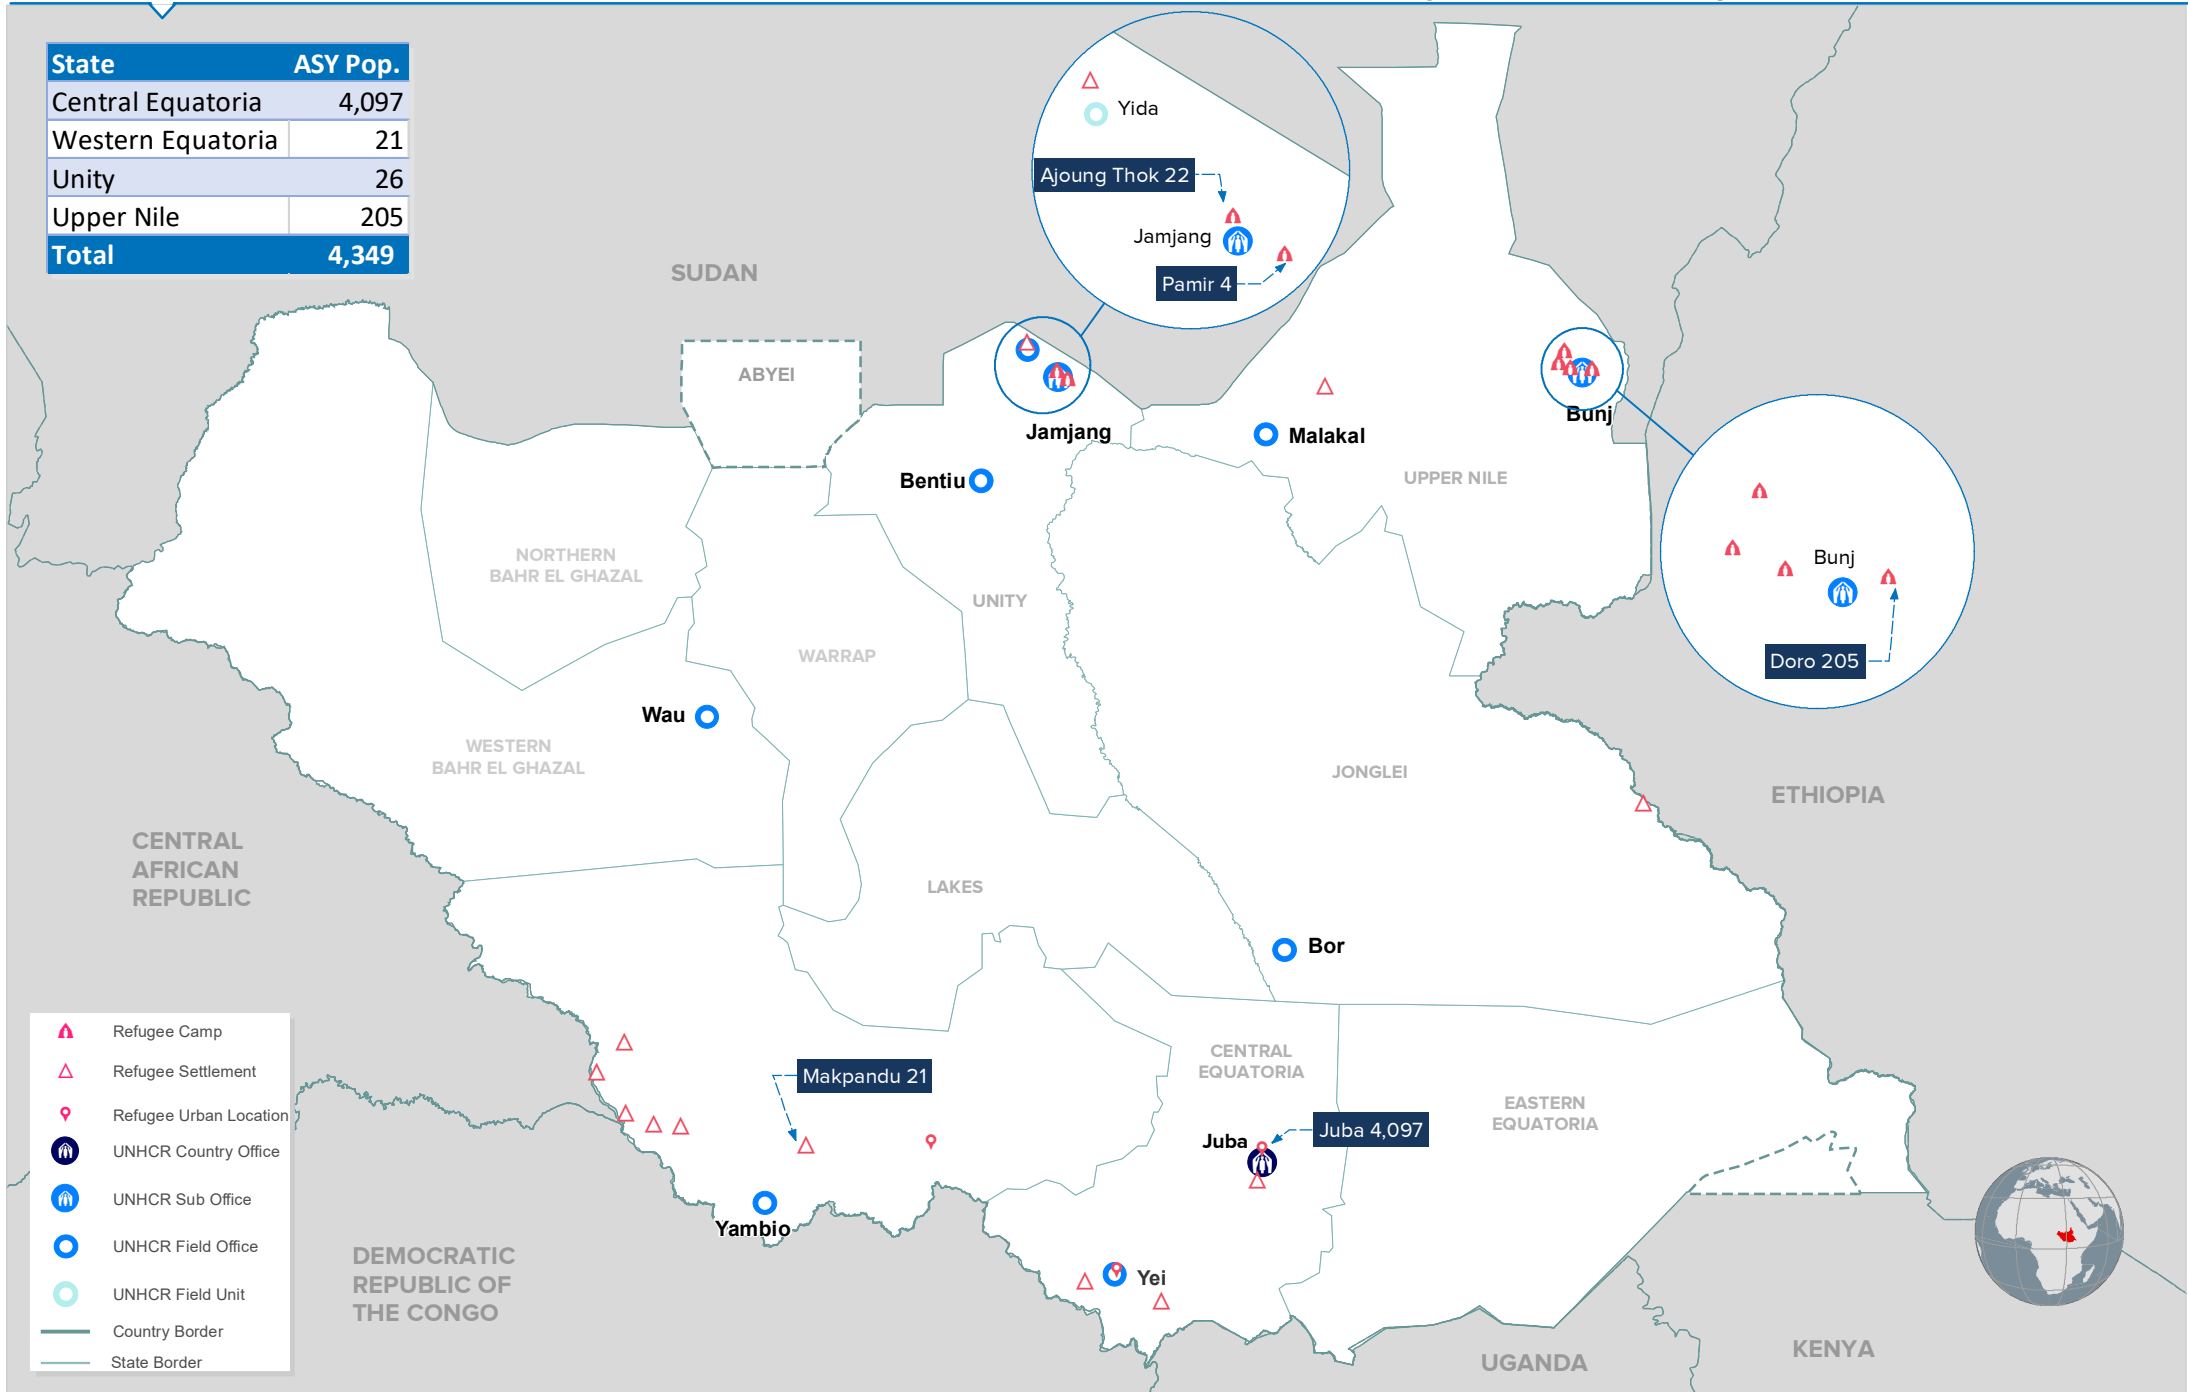

State	ASY Pop.
Central Equatoria	4,097
Western Equatoria	21
Unity	26
Upper Nile	205
<b>Total</b>	<b>4,349</b>

- Refugee Camp
- Refugee Settlement
- Refugee Urban Location
- UNHCR Country Office
- UNHCR Sub Office
- UNHCR Field Office
- UNHCR Field Unit
- Country Border
- State Border