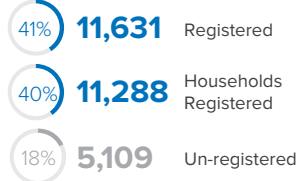

Registration Status