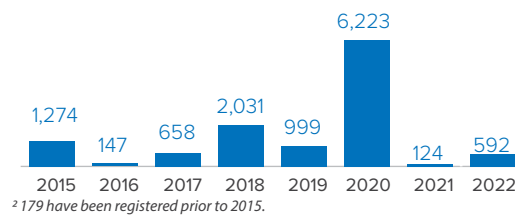

Central African Republic Refugees in Sudan

as of 30 April 2022

CAR Refugees and Asylum-seekers

Population Distribution

Persons With Disabilities

Unaccompanied and Separated Children

The spark of inter-communal violence in September 2019 have led refugees from Central African Republic (CAR) to flee to safety in Sudan.

With more than 10,000 refugees arriving in 2020 and the situation along the CAR-Sudan border remaining tense and volatile, UNHCR has revised its planning figure for arrivals from CAR to 10,000 individuals by end of 2021.

CAR Refugees and Asylum-seekers Per State

Registration Status

Registration Since 2015²

Age-gender Breakdown³

New Arrivals | 2022

³ Population distribution statistics are based on registered individuals only.