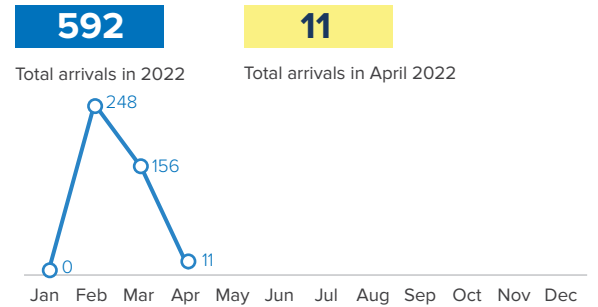

With more than 10,000 refugees arriving in 2020 and the situation along the CAR-Sudan border remaining tense and volatile, UNHCR has revised its planning figure for arrivals from CAR to 10,000 individuals by end of 2021.

CAR Refugees and Asylum-seekers Per State

Registration Status

Registration Since 2015²

Age-gender Breakdown³

New Arrivals | 2022

³ Population distribution statistics are based on registered individuals only.