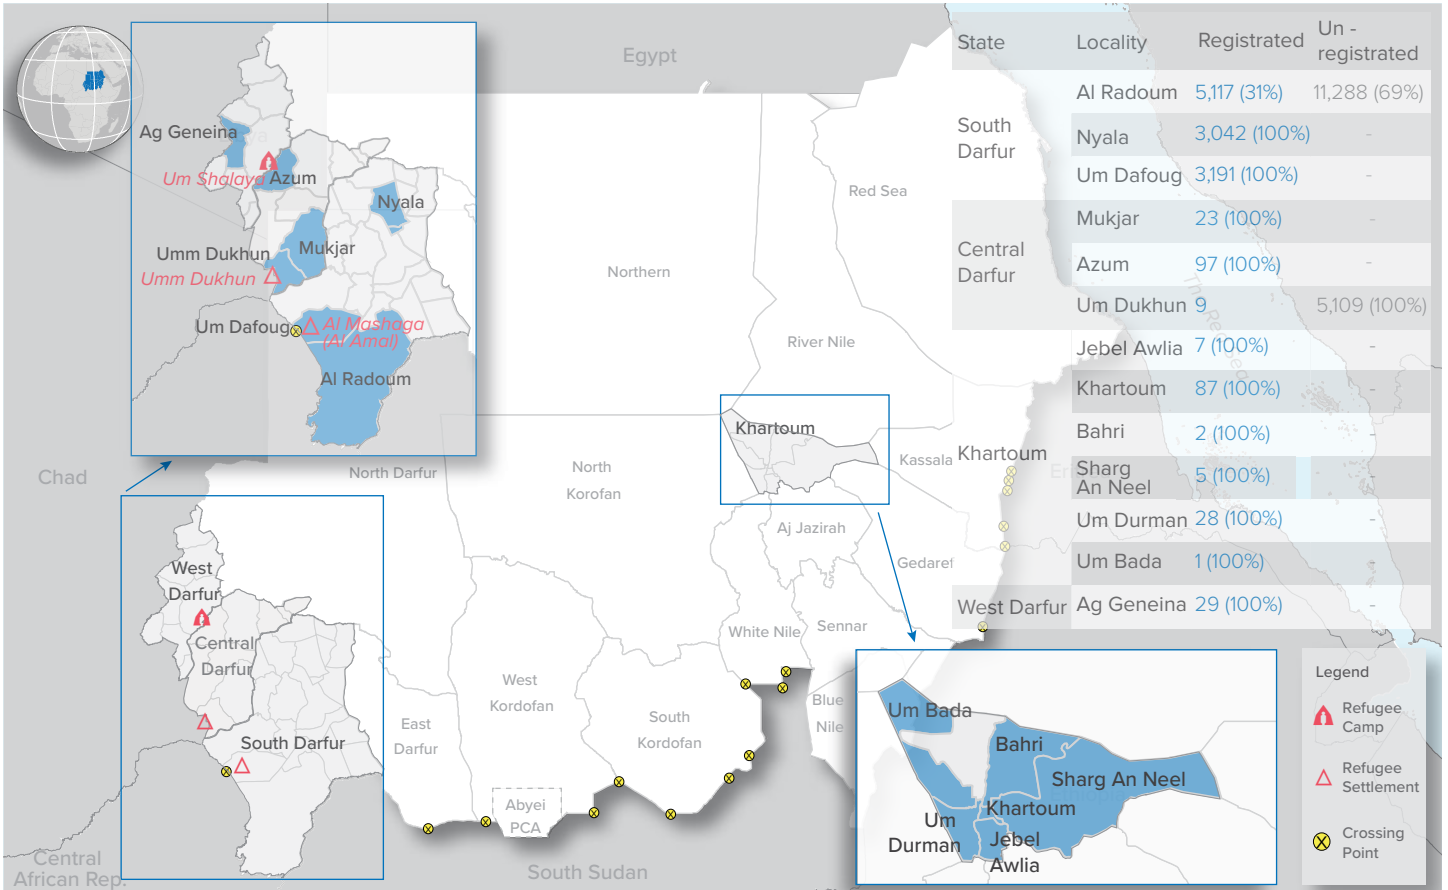

Central African Republic Refugees in Sudan

as of 30 April 2022

CAR Refugees and Asylum-seekers

Population Distribution

Persons With Disabilities

Unaccompanied and Separated Children

The spark of inter-communal violence in September 2019 have led refugees from Central African Republic (CAR) to flee to safety in Sudan.

With more than 10,000 refugees arriving in 2020 and the situation along the CAR-Sudan border remaining tense and volatile, UNHCR has revised its planning figure for arrivals from CAR to 10,000 individuals by end of 2021.

CAR Refugees and Asylum-seekers Per State

Registration Status

Registration Since 2015²

Age-gender Breakdown³

New Arrivals | 2022

³ Population distribution statistics are based on registered individuals only.

Sources: UNHCR, Commission of Refugees (CoR)

The boundaries and names shown and the designations used on this map do not imply official endorsement or acceptance by the United Nations. Abyei region: Final status of the Abyei area is not yet determined.