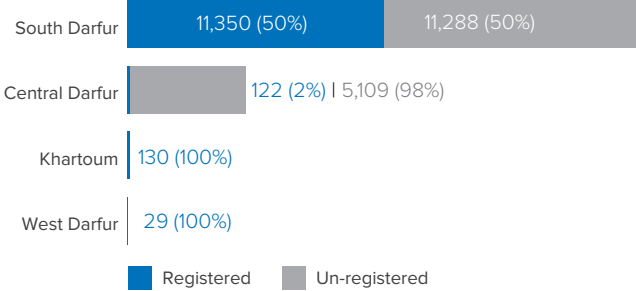

CAR Refugees and Asylum-seekers Per State