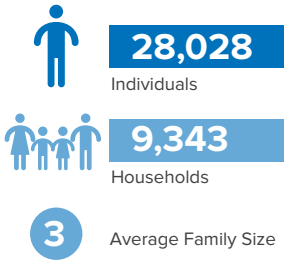

Central African Republic Refugees in Sudan

as of 30 April 2022

CAR Refugees and Asylum-seekers

Population Distribution

Persons With Disabilities

Unaccompanied and Separated Children

The spark of inter-communal violence in September 2019 have led refugees from Central African Republic (CAR) to flee to safety in Sudan.

With more than 10,000 refugees arriving in 2020 and the situation along the CAR-Sudan border remaining tense and volatile, UNHCR has revised its planning figure for arrivals from CAR to 10,000 individuals by end of 2021.