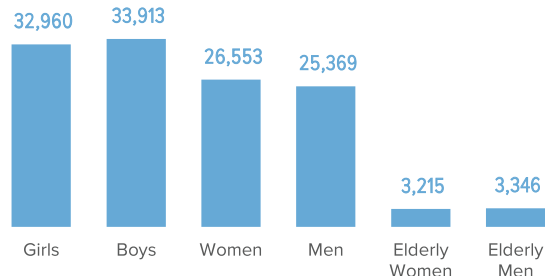

125,356 TOTAL REGISTERED REFUGEES FROM SOUTH SUDAN

65,443 BIOMETRICALLY VERIFIED

Registered Refugees Per Demographics

Demographic Breakdown

Breakdown By Location

Breakdown by State

The boundaries and names shown and the designations used on this map do not imply official endorsement or acceptance by the United Nations. Abyei region: Final status of the Abyei area is not yet determined.