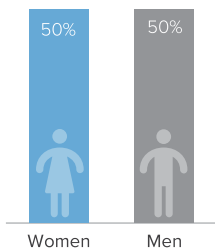

125,356 TOTAL REGISTERED REFUGEES FROM SOUTH SUDAN

65,443 BIOMETRICALLY VERIFIED

Registered Refugees Per Demographics

Demographic Breakdown

Breakdown By Location

Breakdown by State

The boundaries and names shown and the designations used on this map do not imply official endorsement or acceptance by the United Nations. Abyei region: Final status of the Abyei area is not yet determined.