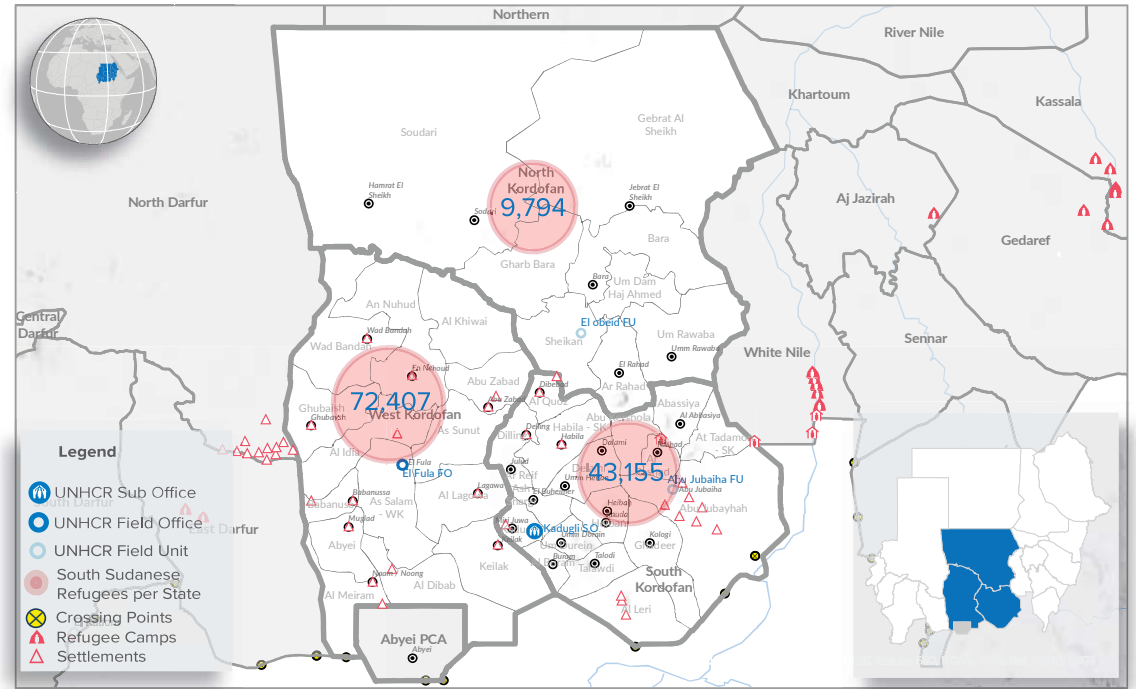

125,356 TOTAL REGISTERED REFUGEES FROM SOUTH SUDAN

65,443 BIOMETRICALLY VERIFIED

Registered Refugees Per Demographics

Demographic Breakdown

Breakdown By Location

Breakdown by State

The boundaries and names shown and the designations used on this map do not imply official endorsement or acceptance by the United Nations. Abyei region: Final status of the Abyei area is not yet determined.

Refugees Registration Trend