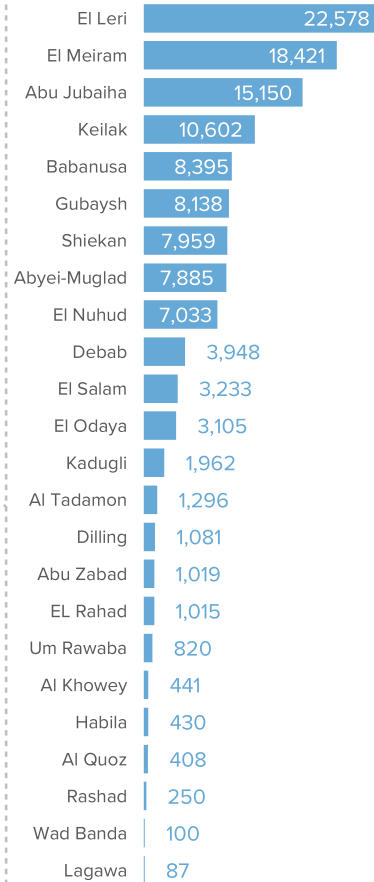

125,356 TOTAL REGISTERED REFUGEES FROM SOUTH SUDAN

65,443 BIOMETRICALLY VERIFIED

Registered Refugees Per Demographics

Demographic Breakdown

Breakdown By Location

Breakdown by State

The boundaries and names shown and the designations used on this map do not imply official endorsement or acceptance by the United Nations. Abyei region: Final status of the Abyei area is not yet determined.