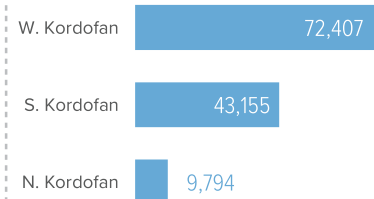

125,356 TOTAL REGISTERED REFUGEES FROM SOUTH SUDAN

65,443 BIOMETRICALLY VERIFIED

Registered Refugees Per Demographics

Demographic Breakdown

Breakdown By Location

Breakdown by State

The boundaries and names shown and the designations used on this map do not imply official endorsement or acceptance by the United Nations. Abyei region: Final status of the Abyei area is not yet determined.