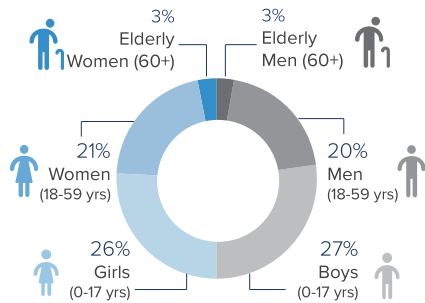

125,356 TOTAL REGISTERED REFUGEES FROM SOUTH SUDAN

65,443 BIOMETRICALLY VERIFIED

Registered Refugees Per Demographics

Demographic Breakdown

Breakdown By Location

Breakdown by State

The boundaries and names shown and the designations used on this map do not imply official endorsement or acceptance by the United Nations. Abyei region: Final status of the Abyei area is not yet determined.