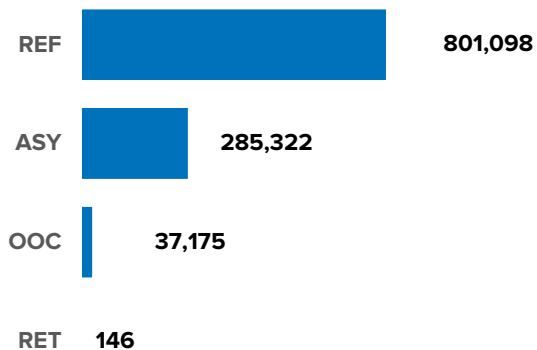

KEY FIGURES

7,835,145

Total Population of concern

1,123,741

Refugees, asylum-seekers, other of concern & returnees

6,711,404

IDP population

Natural Disaster IDPs
384,570
6%

Conflict Induced IDPs
6,326,834
94%

PoCs IN SOUTHERN AFRICA REGION

The boundaries and names shown and the designations used on this map do not imply official endorsement or acceptance by the United Nations