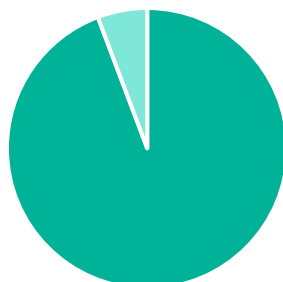

6,711,404

IDP population

Natural Disaster IDPs
384,570
6%

Conflict Induced IDPs
6,326,834
94%