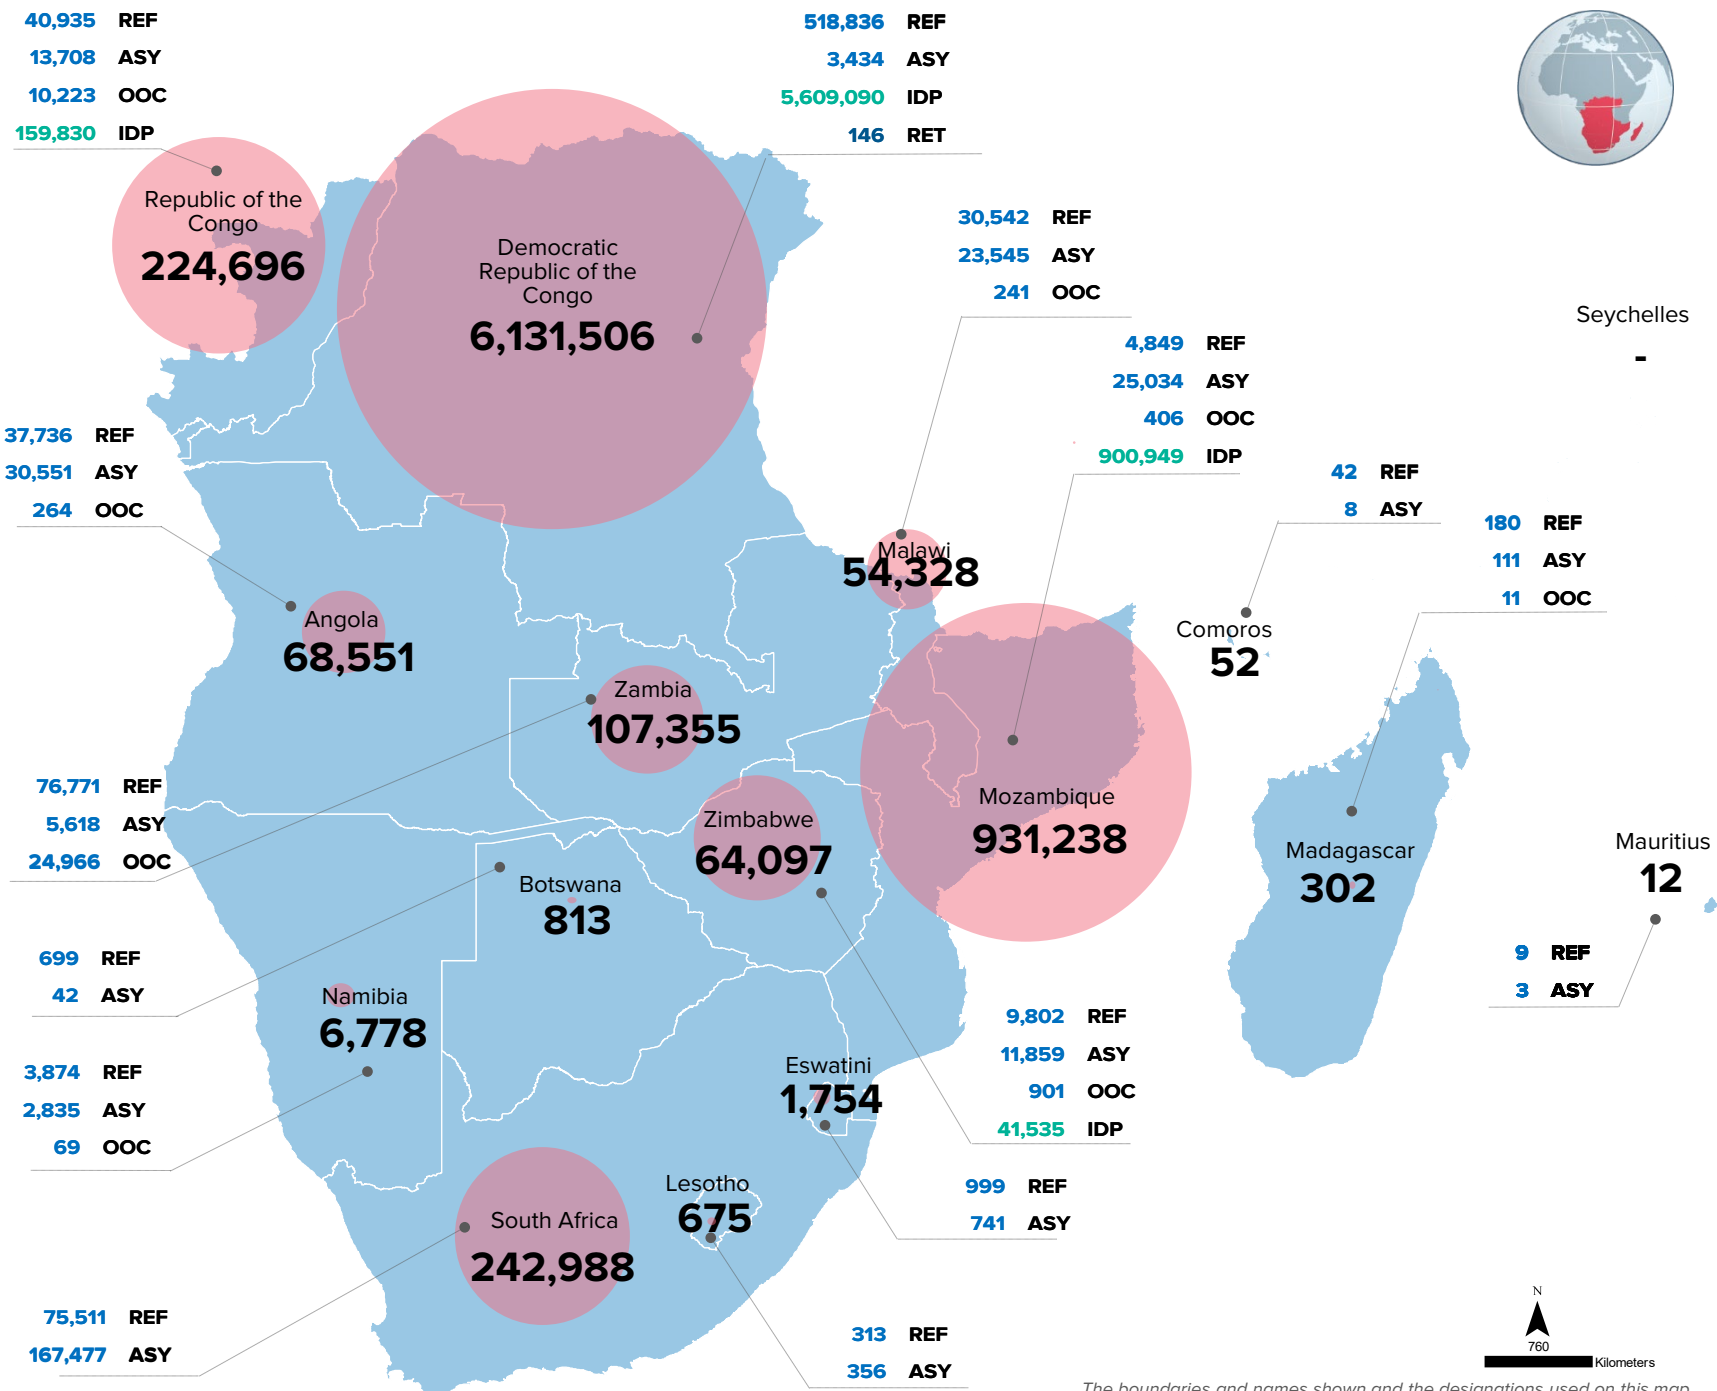

KEY FIGURES

7,835,145

Total Population of concern

1,123,741

Refugees, asylum-seekers, other of concern & returnees

6,711,404

IDP population

Natural Disaster IDPs
384,570
6%

Conflict Induced IDPs
6,326,834
94%

PoCs IN SOUTHERN AFRICA REGION

The boundaries and names shown and the designations used on this map do not imply official endorsement or acceptance by the United Nations