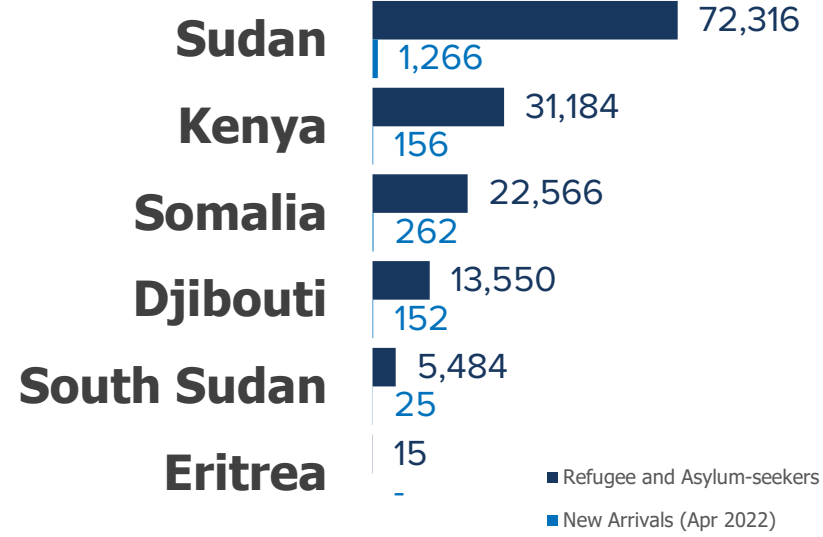

KEY POPULATION STATISTICS

145,115

ETHIOPIA REFUGEES AND ASYLUM-SEEKERS
IN NEIGHBOURING COUNTRIES
BREAKDOWN

****70,439**

NOV 2020 TO APR 2022

74,676

PRE NOV 2020

** also includes increases due to natural growth, registered/activated after Nov 2020 but arrived before Nov 2020.

***1,861**

NEW ARRIVALS IN APR 2022

* Source: UNHCR operations/proGres v4.
Figures susceptible to further updates upon verification and registration in following months.

4.51M

INTERNALLY DISPLACED PERSONS IN ETHIOPIA

854,471

REFUGEES AND ASYLUM-SEEKERS
HOSTED IN ETHIOPIA

BY AGE AND GENDER*

42% Women 22% Men

16% Girls (below 18 yrs) 20% Boys (below 18 yrs)

Elderly 36% (above 60 yrs)

*percentages from UNHCR's 2021 Annual Statistics Report

BY COUNTRY OF ASYLUM

ETHIOPIAN PoCs DISPLACEMENT TRENDS OCT 2020 to Apr 2022