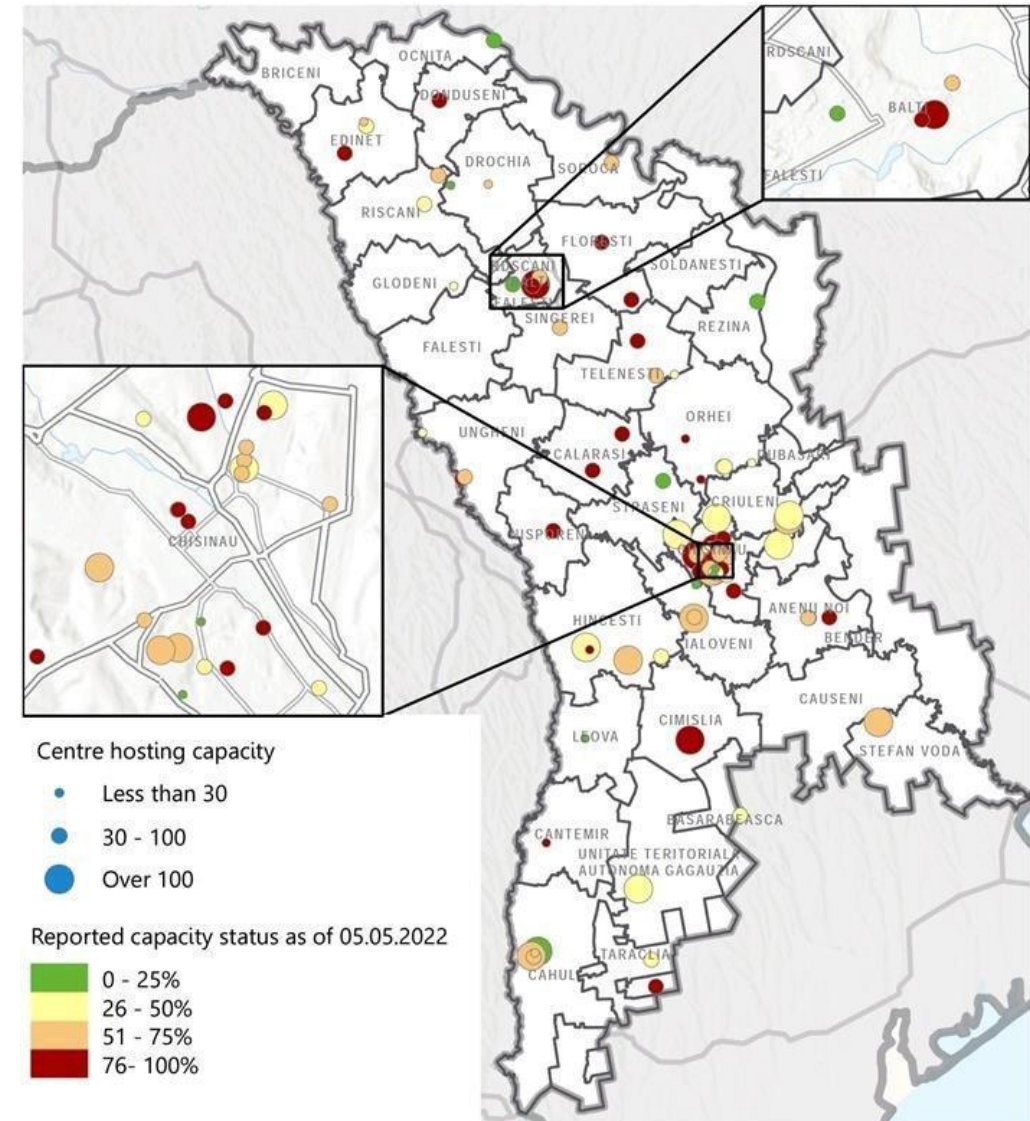

Refugee population currently in Moldova

85,947

Population in RACs

3,312 (<4%)

5 raions with most of refugees

RACs in Moldova

- **81 RACs currently active, with a total capacity of 6,745 people (consolidation still ongoing)**
- **3,312 refugees are currently hosted in the RACs**
- **3,433 places are still available in the currently active RAC**
- **27 “Frozen” RACs: are RACs who were recently closed down which, in case of a new mass arrival, could be quickly reopened. In those RACs we have an estimated capacity of around 1,760 people**

Source: ANAS, Registry of Refugee Accommodation Centres, 04.05.2022

Transportation

Transportation:

- During the last few weeks (since almost one month in fact) there is a very low number of new arrivals, both in Palanca and Otaci, with an average of 40 people/day in Palanca and 15 people/day in Otaci