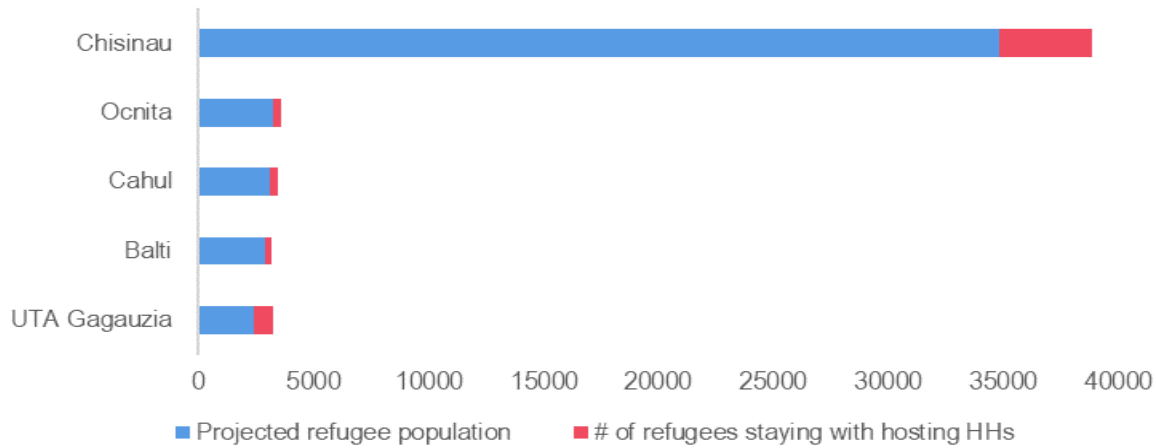

Refugee population currently in Moldova

85,947

Population in RACs

3,312 (<4%)

5 raions with most of refugees

RACs in Moldova

- **81 RACs currently active, with a total capacity of 6,745 people (consolidation still ongoing)**
- **3,312 refugees are currently hosted in the RACs**
- **3,433 places are still available in the currently active RAC**
- **27 “Frozen” RACs: are RACs who were recently closed down which, in case of a new mass arrival, could be quickly reopened. In those RACs we have an estimated capacity of around 1,760 people**

Source: ANAS, Registry of Refugee Accommodation Centres, 04.05.2022

Transportation

Transportation:

- During the last few weeks (since almost one month in fact) there is a very low number of new arrivals, both in Palanca and Otaci, with an average of 40 people/day in Palanca and 15 people/day in Otaci