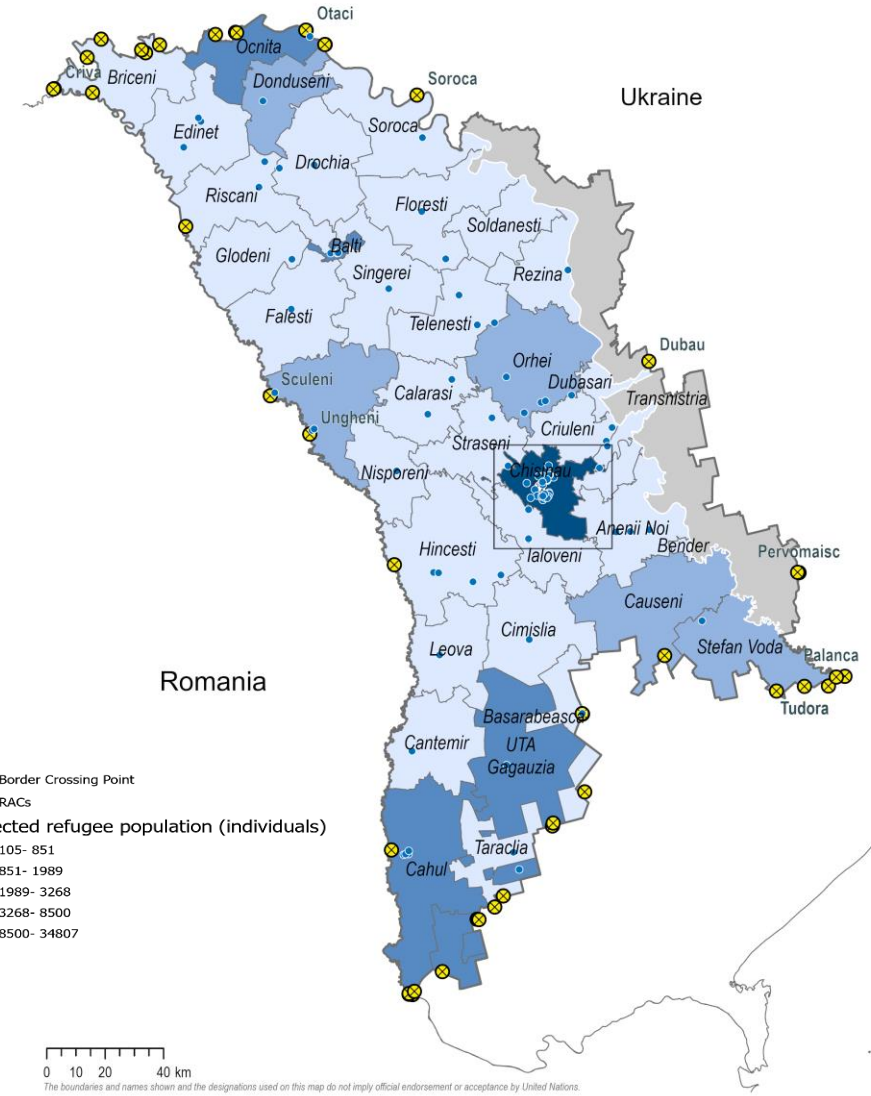

Refugee population currently in Moldova

85,947

Population in RACs

3,312 (<4%)

5 raions with most of refugees

RACs in Moldova

- **81 RACs currently active, with a total capacity of 6,745 people (consolidation still ongoing)**
- **3,312 refugees are currently hosted in the RACs**
- **3,433 places are still available in the currently active RAC**
- **27 “Frozen” RACs: are RACs who were recently closed down which, in case of a new mass arrival, could be quickly reopened. In those RACs we have an estimated capacity of around 1,760 people**

Source: ANAS, Registry of Refugee Accommodation Centres, 04.05.2022

Transportation

Transportation:

- During the last few weeks (since almost one month in fact) there is a very low number of new arrivals, both in Palanca and Otaci, with an average of 40 people/day in Palanca and 15 people/day in Otaci