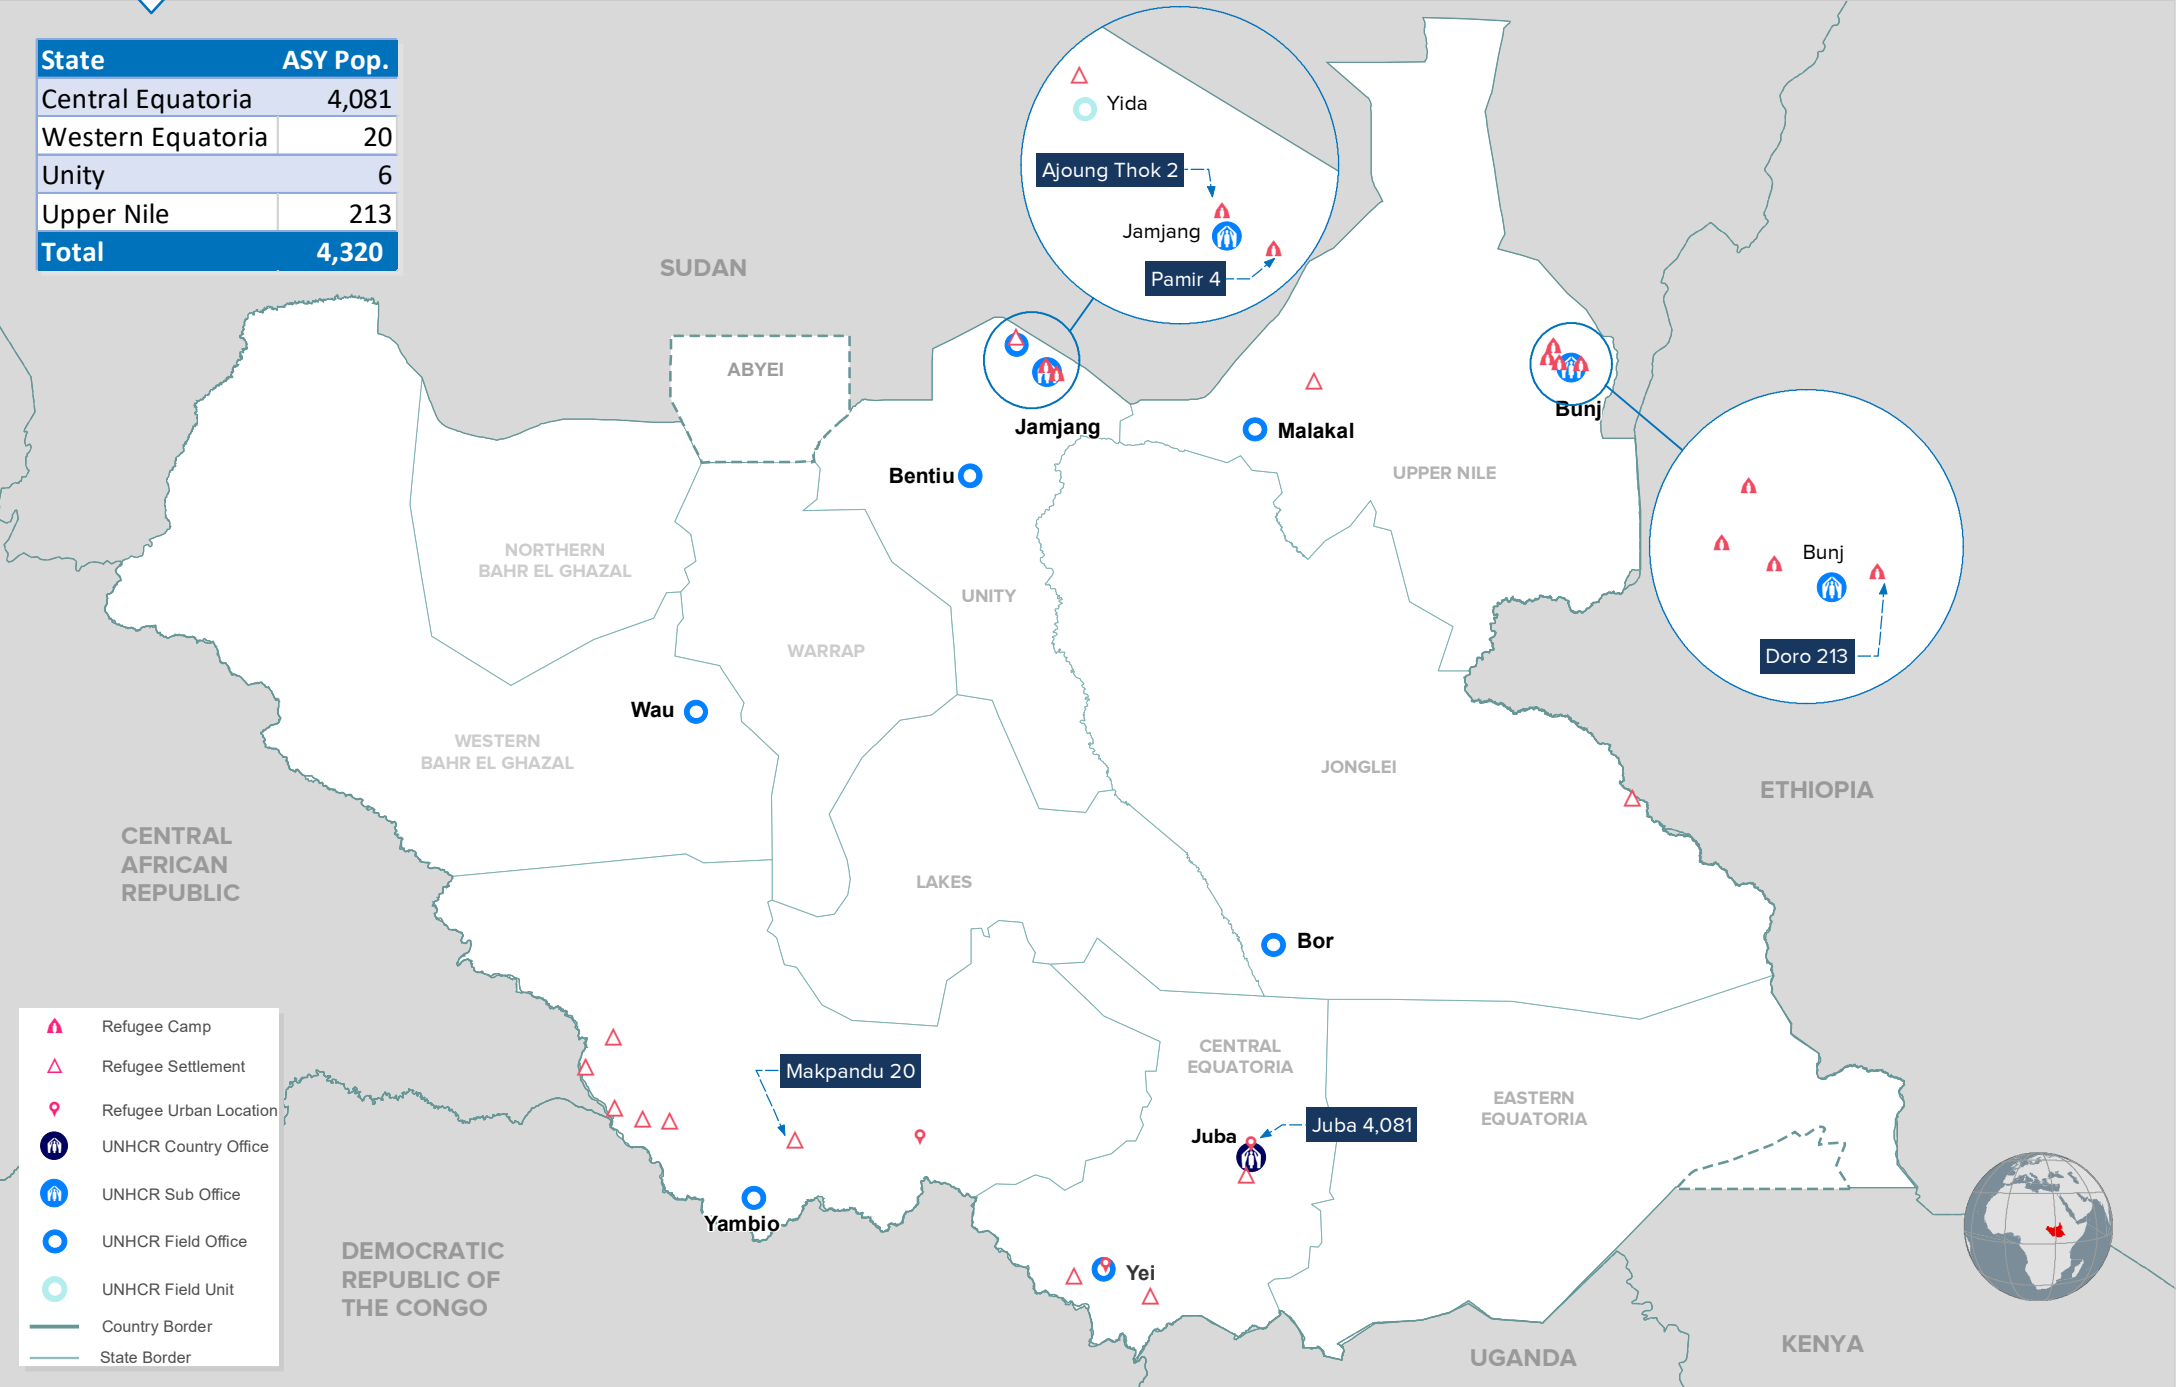

State	ASY Pop.
Central Equatoria	4,081
Western Equatoria	20
Unity	6
Upper Nile	213
Total	4,320

- Refugee Camp
- Refugee Settlement
- Refugee Urban Location
- UNHCR Country Office
- UNHCR Sub Office
- UNHCR Field Office
- UNHCR Field Unit
- Country Border
- State Border