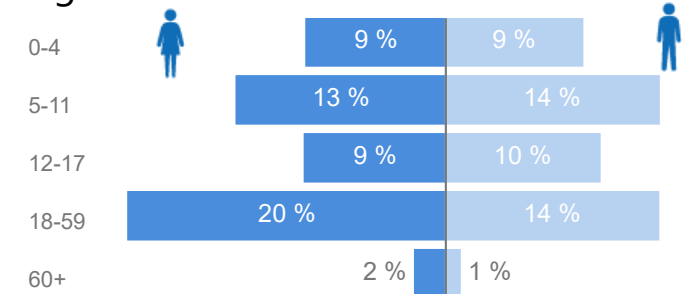

Uganda - Refugee Statistic June 2022 - Imvepi

Total Population
59,549

Total Refugees
59,541

Total Households
14,409

Total Asylum-Seekers
8

Zones

Level3	HHS	Individuals
Zone I	5,657	24,187
Zone li	5,092	22,011
Zone lii	2,534	10,220
Zone lv	820	1,886
Zone Vi	1	1

Age & Gender Breakdown

Women and Children
85 %
50,907

Female
53 %
31,787

Elderly
3 %
1,687

Youth 15-24
21 %
12,670

Country of Origin

Country of Origin	Total
South Sudan	57,543
Democratic Republic of the Congo	1,980
Sudan	21
Central African Republic	1
Ethiopia	1
Rwanda	1
Senegal	1
United Republic of Tanzania	1

Specific Needs

- Top 7

New Registration by Month

Occupation - Top 5

* Age is between 18 - 59 years for Occupation

Assistance Status