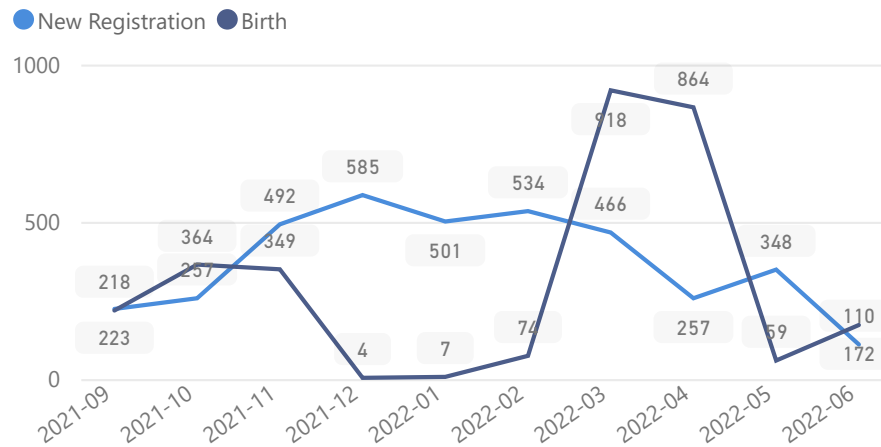

Uganda - Refugee Statistic June 2022 - Imvepi

Total Population
59,549

Total Refugees
59,541

Total Households
14,409

Total Asylum-Seekers
8

Zones

Level3	HHS	Individuals
Zone I	5,657	24,187
Zone li	5,092	22,011
Zone lii	2,534	10,220
Zone lv	820	1,886
Zone Vi	1	1

Age & Gender Breakdown

Women and Children
85 %
50,907

Female
53 %
31,787

Elderly
3 %
1,687

Youth 15-24
21 %
12,670

Country of Origin

Country of Origin	Total
South Sudan	57,543
Democratic Republic of the Congo	1,980
Sudan	21
Central African Republic	1
Ethiopia	1
Rwanda	1
Senegal	1
United Republic of Tanzania	1

Specific Needs

- Top 7

New Registration by Month

Occupation - Top 5

* Age is between 18 - 59 years for Occupation

Assistance Status