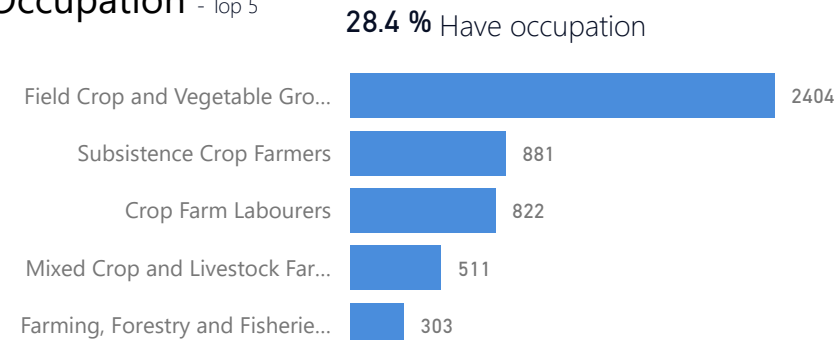

Age & Gender Breakdown

Women and Children
85 %
50,907

Female
53 %
31,787

Elderly
3 %
1,687

Youth 15-24
21 %
12,670

Country of Origin

Country of Origin	Total
South Sudan	57,543
Democratic Republic of the Congo	1,980
Sudan	21
Central African Republic	1
Ethiopia	1
Rwanda	1
Senegal	1
United Republic of Tanzania	1

Specific Needs

- Top 7

New Registration by Month

Occupation - Top 5

* Age is between 18 - 59 years for Occupation

Assistance Status