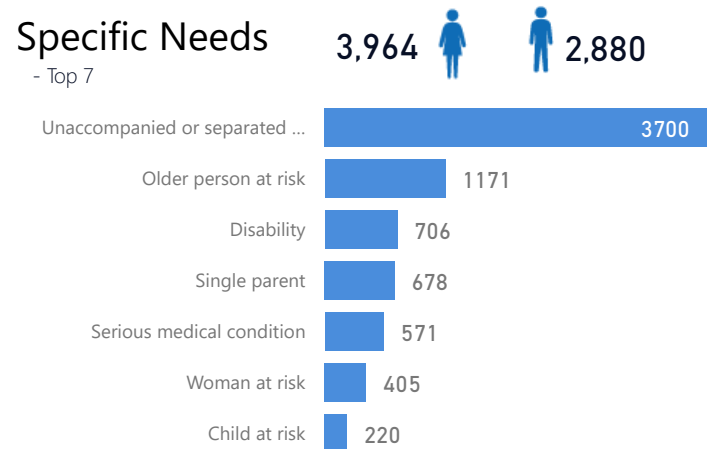

Uganda - Refugee Statistic June 2022 - Imvepi

Total Population
59,549

Total Refugees
59,541

Total Households
14,409

Total Asylum-Seekers
8

Zones

Level3	HHS	Individuals
Zone I	5,657	24,187
Zone li	5,092	22,011
Zone lii	2,534	10,220
Zone lv	820	1,886
Zone Vi	1	1

Age & Gender Breakdown

Women and Children
85 %
50,907

Female
53 %
31,787

Elderly
3 %
1,687

Youth 15-24
21 %
12,670

Country of Origin

Country of Origin	Total
South Sudan	57,543
Democratic Republic of the Congo	1,980
Sudan	21
Central African Republic	1
Ethiopia	1
Rwanda	1
Senegal	1
United Republic of Tanzania	1

Specific Needs

- Top 7

New Registration by Month

Occupation - Top 5

* Age is between 18 - 59 years for Occupation

Assistance Status