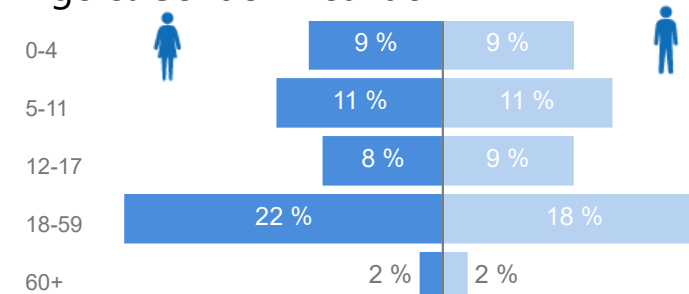

Uganda - Refugee Statistic June 2022 - Oruchinga

Total Population

7,761

Total Refugees

7,761

Total Households

1,774

Total Asylum-Seekers

0

Zones

Level3	HHs	Individuals
Kifunjo	517	2,194
Michinga	437	1,969
Busheka	422	1,907
Rurongo	184	889
Kazinga	128	530

Age & Gender Breakdown

Women and Children

80 %

6,241

Female

51 %

3,991

Elderly

3 %

244

Youth 15-24

21 %

1,633

Country of Origin

Country of Origin	Total
Democratic Republic of the Congo	4,010
Rwanda	1,981
Burundi	1,717
South Sudan	51

Specific Needs - Top 7

New Registration by Month

Occupation

* Age is between 18 - 59 years for Occupation