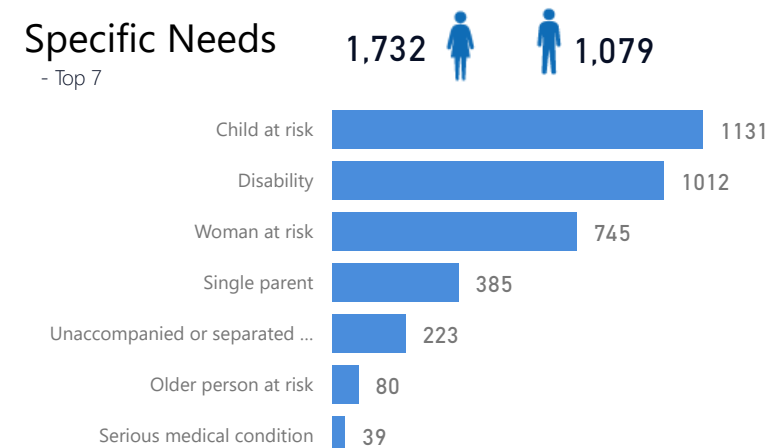

Uganda - Refugee Statistic June 2022 - Oruchinga

Total Population

7,761

Total Refugees

7,761

Total Households

1,774

Total Asylum-Seekers

0

Zones

Level3	HHs	Individuals
Kifunjo	517	2,194
Michinga	437	1,969
Busheka	422	1,907
Rurongo	184	889
Kazinga	128	530

Age & Gender Breakdown

Women and Children

80 %

6,241

Female

51 %

3,991

Elderly

3 %

244

Youth 15-24

21 %

1,633

Country of Origin

Country of Origin	Total
Democratic Republic of the Congo	4,010
Rwanda	1,981
Burundi	1,717
South Sudan	51

Specific Needs - Top 7

New Registration by Month

Occupation

* Age is between 18 - 59 years for Occupation