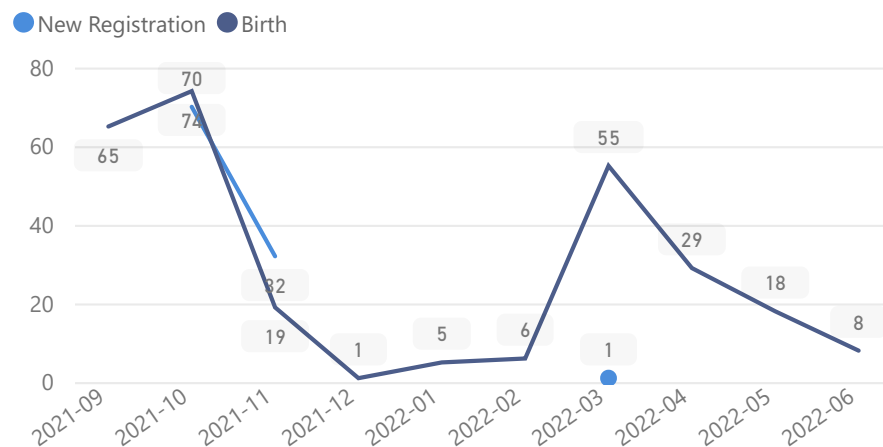

Uganda - Refugee Statistic June 2022 - Oruchinga

Total Population

7,761

Total Refugees

7,761

Total Households

1,774

Total Asylum-Seekers

0

Zones

Level3	HHs	Individuals
Kifunjo	517	2,194
Michinga	437	1,969
Busheka	422	1,907
Rurongo	184	889
Kazinga	128	530

Age & Gender Breakdown

Women and Children

80 %

6,241

Female

51 %

3,991

Elderly

3 %

244

Youth 15-24

21 %

1,633

Country of Origin

Country of Origin	Total
Democratic Republic of the Congo	4,010
Rwanda	1,981
Burundi	1,717
South Sudan	51

Specific Needs - Top 7

New Registration by Month

Occupation

* Age is between 18 - 59 years for Occupation