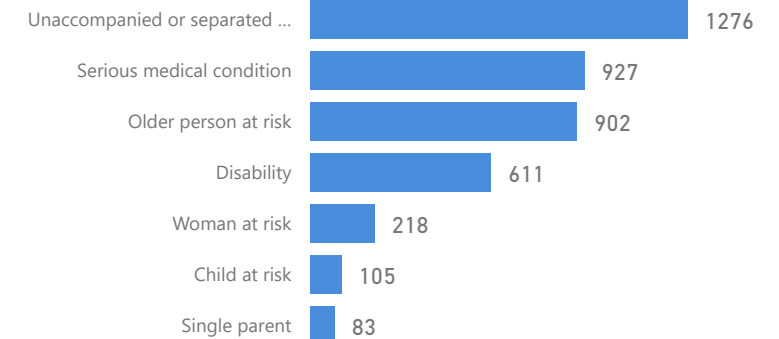

Age & Gender Breakdown

Women and Children

83 %

58,049

Female

51 %

35,326

Elderly

2 %

1,576

Youth 15-24

25 %

17,262

Specific Needs

2,448

1,476

- Top 7

New Registration by Month

● New Registration ● Birth

Country of Origin

Country of Origin	Total
South Sudan	69,345
Sudan	287
Democratic Republic of the Congo	70

Occupation - Top 5

* Age is between 18 - 59 years for Occupation