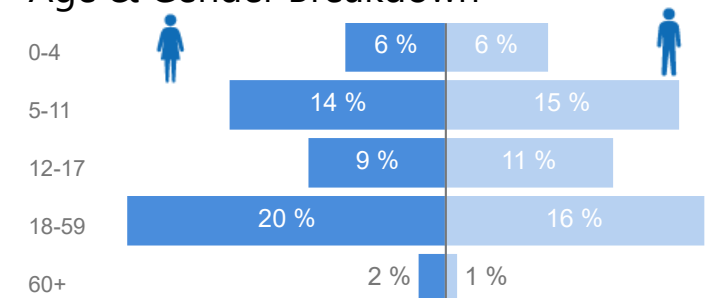

Uganda - Refugee Statistics June 2022 - Palabek

Total Population

69,702

Total Refugees

69,682

Total Households

18,747

Total Asylum-Seekers

Age & Gender Breakdown

Women and Children

83 %

58,049

Female

51 %

35,326

Elderly

- Top 7

New Registration by Month

● New Registration ● Birth

Country of Origin

Country of Origin	Total
South Sudan	69,345
Sudan	287
Democratic Republic of the Congo	70

Occupation - Top 5

* Age is between 18 - 59 years for Occupation