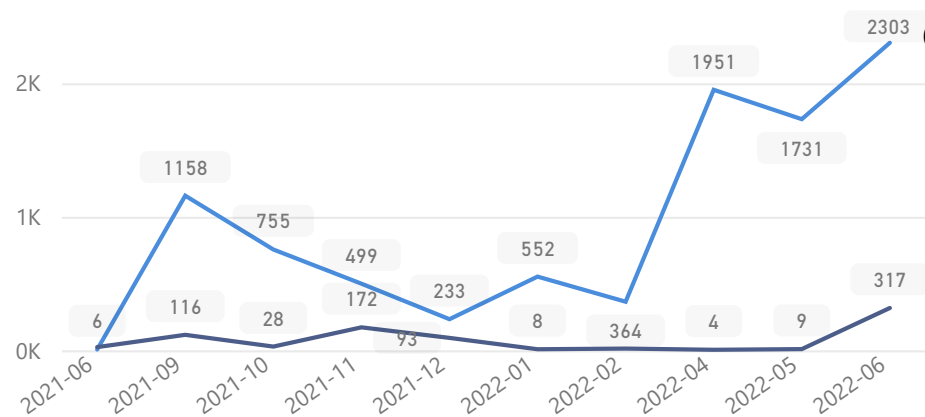

Age & Gender Breakdown

Women and Children

83 %

58,049

Female

51 %

35,326

Elderly

2 %

1,576

Youth 15-24

25 %

17,262

Specific Needs

2,448

1,476

- Top 7

New Registration by Month

● New Registration ● Birth

Country of Origin

Country of Origin	Total
South Sudan	69,345
Sudan	287
Democratic Republic of the Congo	70

Occupation - Top 5

* Age is between 18 - 59 years for Occupation