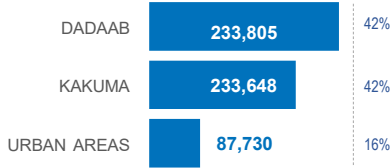

KENYA

Registered refugees and asylum-seekers

as of 30 June 2022

555,183

REGISTERED REFUGEES AND ASYLUM-SEEKERS

HOST LOCATIONS

COUNTRIES OF ORIGIN

DEMOGRAPHICS