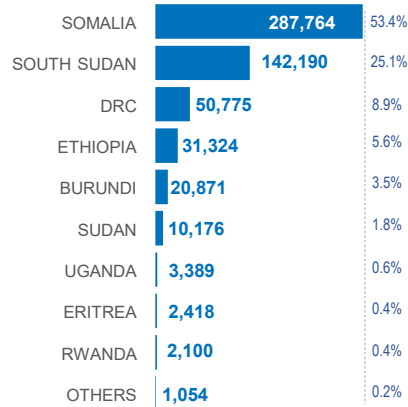

KENYA

Registered refugees and asylum-seekers

as of 30 June 2022

555,183

REGISTERED REFUGEES AND ASYLUM-SEEKERS

HOST LOCATIONS

COUNTRIES OF ORIGIN

DEMOGRAPHICS

age and gender

LEGAL STATUS

The boundaries and names shown and the designations used on this map do not imply official endorsement or acceptance by the United Nations.