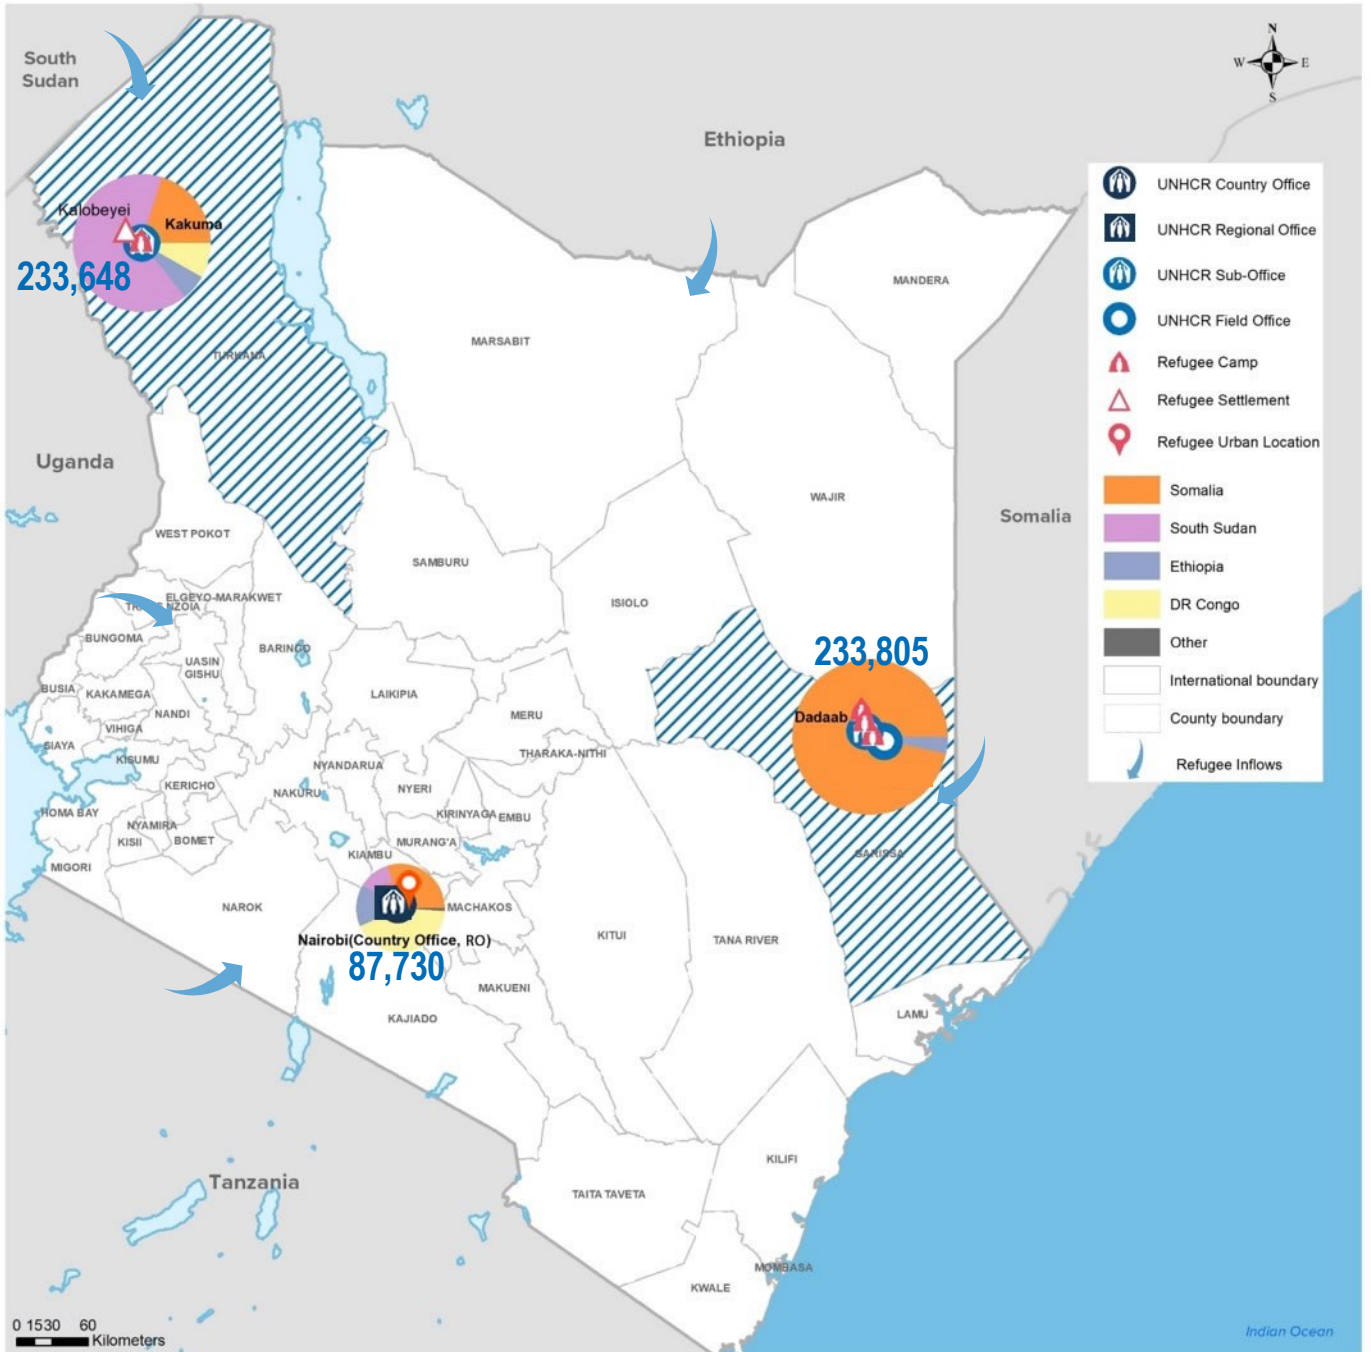

KENYA

Registered refugees and asylum-seekers

as of 30 June 2022

555,183

REGISTERED REFUGEES AND ASYLUM-SEEKERS

HOST LOCATIONS

COUNTRIES OF ORIGIN

DEMOGRAPHICS

age and gender

LEGAL STATUS

The boundaries and names shown and the designations used on this map do not imply official endorsement or acceptance by the United Nations.