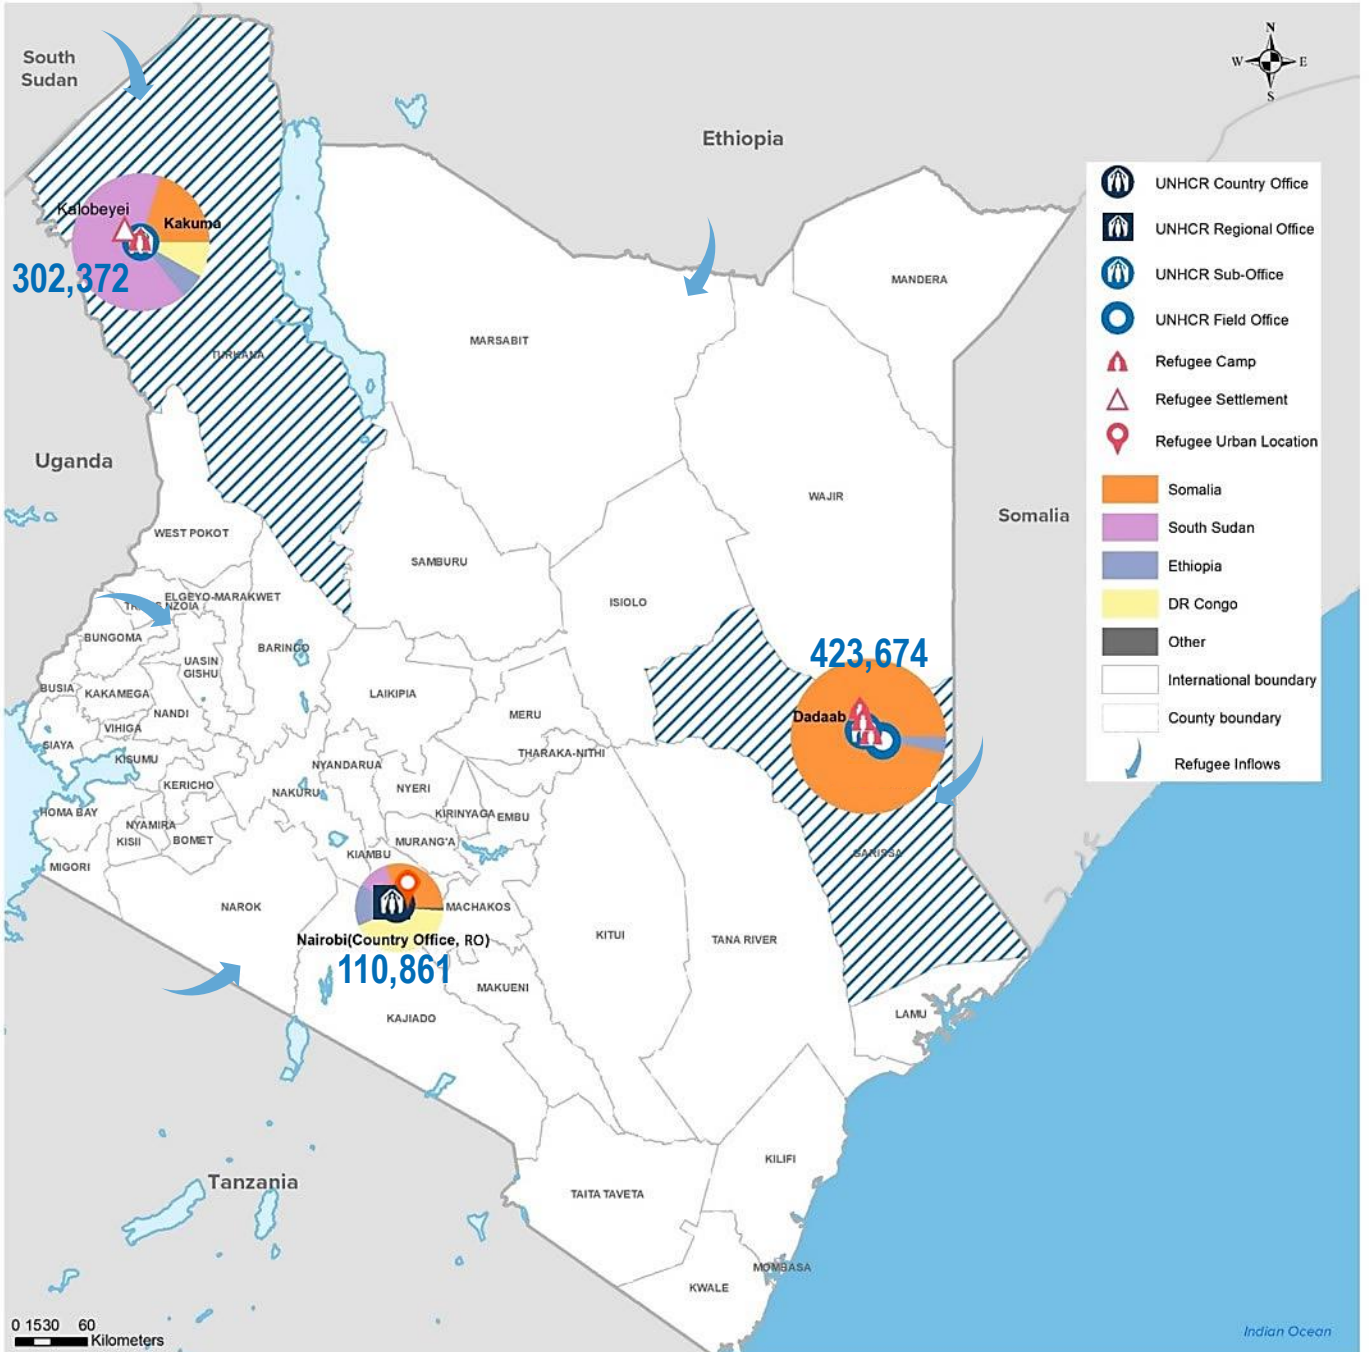

KENYA

Registered refugees and asylum-seekers

as of 28 February 2025

UNHCR
The UN Refugee Agency

836,907

REGISTERED REFUGEES AND ASYLUM-SEEKERS

HOST LOCATIONS

DAADAB 423,674

KAKUMA 302,372

URBAN 110,861

87%
Living in camps

13%
Living in urban areas

COUNTRIES OF ORIGIN

SOMALIA	475,819	56.9%
SOUTH SUDAN	196,038	23.4%
DRC	63,798	7.6%
ETHIOPIA	42,950	5.1%
BURUNDI	32,939	3.9%
SUDAN	12,595	1.5%
UGANDA	4,077	0.5%
ERITREA	4,077	0.5%
RWANDA	3,040	0.4%
OTHERS	1,574	0.2%

DEMOGRAPHICS

age and gender

Male 51% Female 49%

60+ 3%

18-59 45%

0-17 52%

Women & Children 76%

LEGAL STATUS

REFUGEES 73%

ASYLUM-SEEKERS 27%

The boundaries and names shown and the designations used on this map do not imply official endorsement or acceptance by the United Nations.

Sources: UNHCR Kenya. Statistics based on UNHCR's Refugee Registration System, proGres Author: UNHCR Kenya – DIMA Unit, Nairobi Feedback: kennaodm@unhcr.org