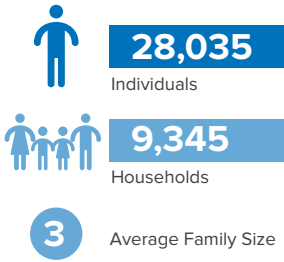

Central African Republic Refugees in Sudan

as of 30 June 2022

CAR Refugees and Asylum-seekers

Population Distribution

Persons With Disabilities

Unaccompanied and Separated Children

The spark of inter-communal violence in September 2019 have led refugees from Central African Republic (CAR) to flee to safety in Sudan.

With more than 10,000 refugees arriving in 2020 and the situation along the CAR-Sudan border remaining tense and volatile, UNHCR has revised its planning figure for arrivals from CAR to 10,000 individuals by end of 2021.