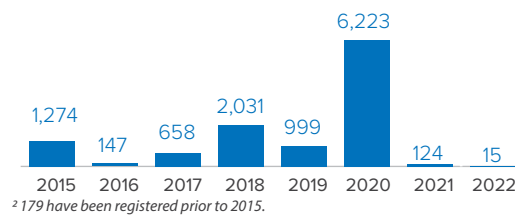

Central African Republic Refugees in Sudan

as of 30 June 2022

CAR Refugees and Asylum-seekers

Population Distribution

Persons With Disabilities

Unaccompanied and Separated Children

The spark of inter-communal violence in September 2019 have led refugees from Central African Republic (CAR) to flee to safety in Sudan.

With more than 10,000 refugees arriving in 2020 and the situation along the CAR-Sudan border remaining tense and volatile, UNHCR has revised its planning figure for arrivals from CAR to 10,000 individuals by end of 2021.

CAR Refugees and Asylum-seekers Per State

Registration Status

Registration Since 2015²

Age-gender Breakdown³

New Arrivals | 2022

³ Population distribution statistics are based on registered individuals only.