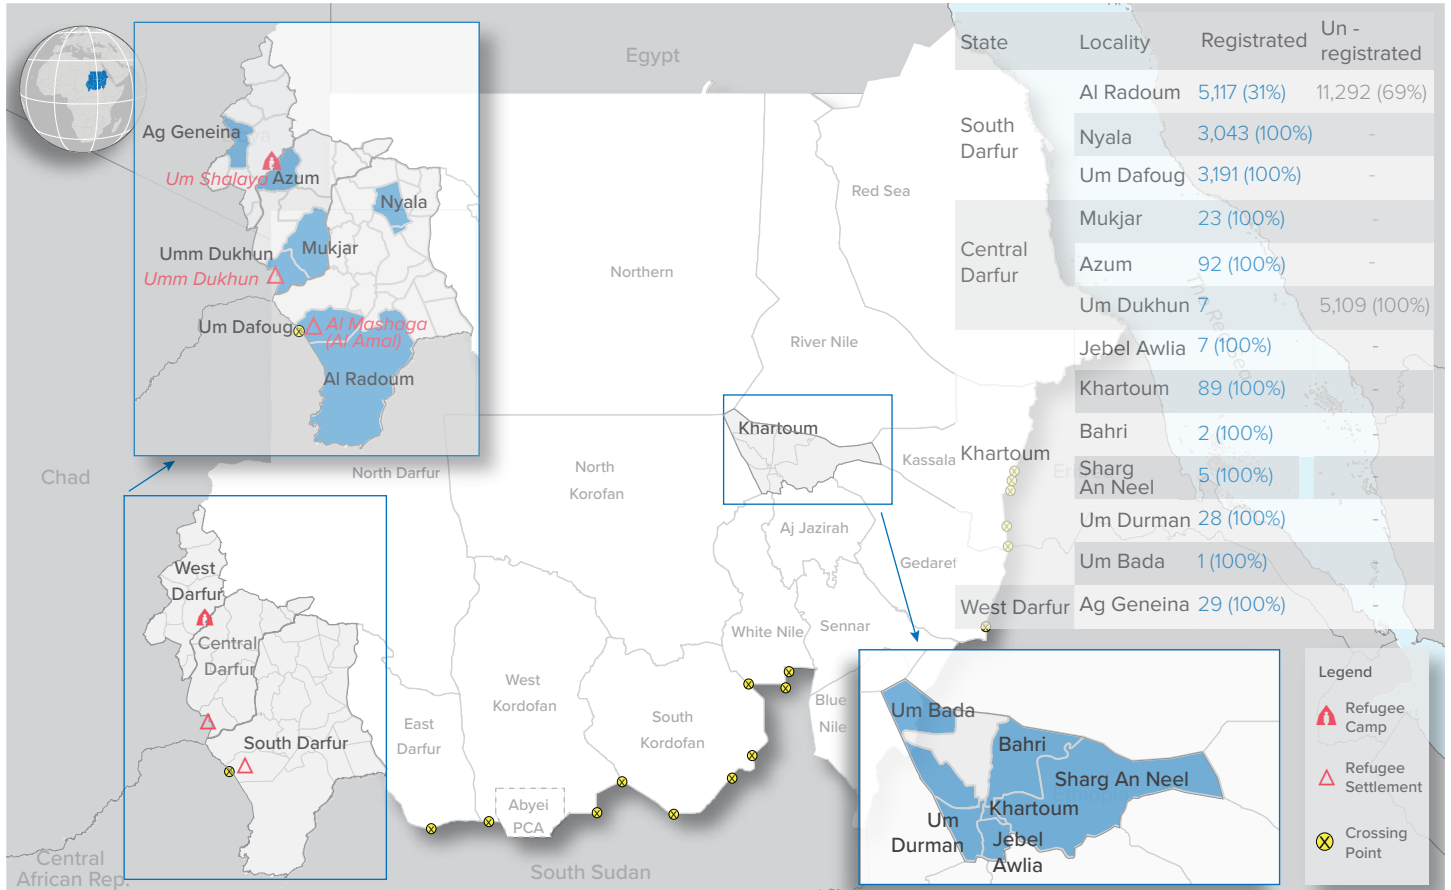

Central African Republic Refugees in Sudan

as of 30 June 2022

CAR Refugees and Asylum-seekers

Population Distribution

Persons With Disabilities

Unaccompanied and Separated Children

The spark of inter-communal violence in September 2019 have led refugees from Central African Republic (CAR) to flee to safety in Sudan.

With more than 10,000 refugees arriving in 2020 and the situation along the CAR-Sudan border remaining tense and volatile, UNHCR has revised its planning figure for arrivals from CAR to 10,000 individuals by end of 2021.

CAR Refugees and Asylum-seekers Per State

Registration Status

Registration Since 2015²

Age-gender Breakdown³

New Arrivals | 2022

³ Population distribution statistics are based on registered individuals only.

Sources: UNHCR, Commission of Refugees (CoR)

The boundaries and names shown and the designations used on this map do not imply official endorsement or acceptance by the United Nations. Abyei region: Final status of the Abyei area is not yet determined.