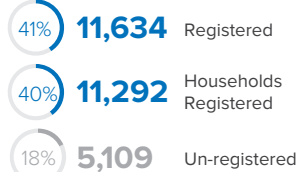

Registration Status