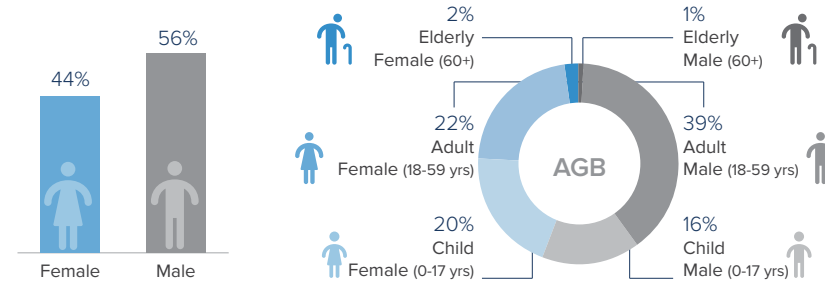

With more than 10,000 refugees arriving in 2020 and the situation along the CAR-Sudan border remaining tense and volatile, UNHCR has revised its planning figure for arrivals from CAR to 10,000 individuals by end of 2021.

CAR Refugees and Asylum-seekers Per State

Registration Status

Registration Since 2015²

Age-gender Breakdown³

New Arrivals | 2022

³ Population distribution statistics are based on registered individuals only.