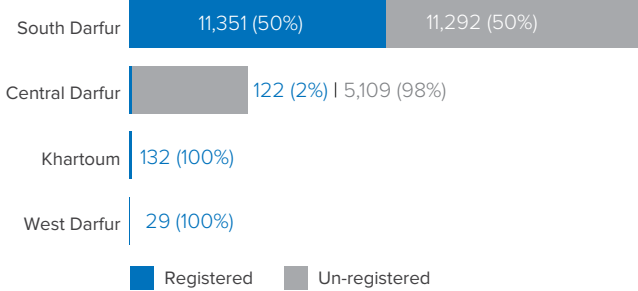

CAR Refugees and Asylum-seekers Per State