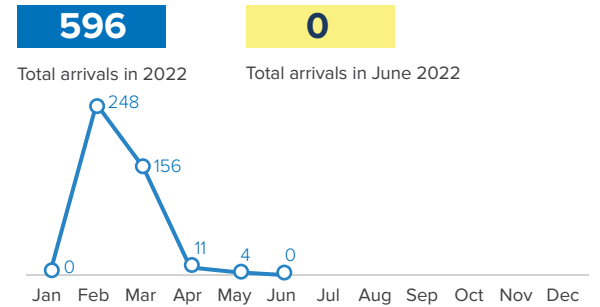

With more than 10,000 refugees arriving in 2020 and the situation along the CAR-Sudan border remaining tense and volatile, UNHCR has revised its planning figure for arrivals from CAR to 10,000 individuals by end of 2021.

CAR Refugees and Asylum-seekers Per State

Registration Status

Registration Since 2015²

Age-gender Breakdown³

New Arrivals | 2022

³ Population distribution statistics are based on registered individuals only.