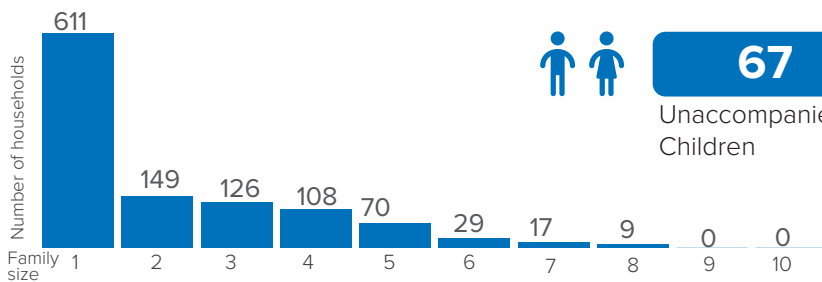

## Total Arrivals from Ethiopia

**2,442**

Individuals Registered  
Source: UNHCR, COR  
As of 30 June 2022

**1,119**

Households

## Family Size

## Introduction:

In support of the Government of Sudan's response to the ongoing influx of refugees from Ethiopia's Tigray region to eastern Sudan, UNHCR, partners, and other UN agencies set up a new refugee settlement in Babikre-Gedaref State. First group of refugees were relocated to this site 2021 and individual biometric registration is ongoing for new arrivals. The dashboard below presents the population profile for Babikre settlement

## Regions of Origin (Ethiopia)