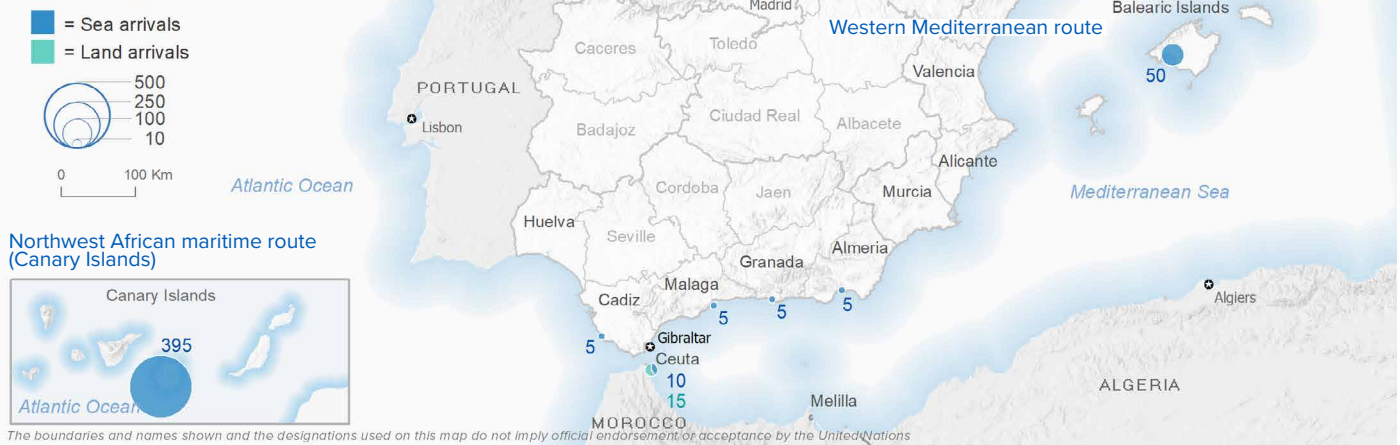

# SPAIN Weekly snapshot - Week 28 (11 - 17 Jul 2022)

The charts below are based on figures from the Ministry of Interior and UNHCR estimates. All figures are provisional and subject to change

## Refugees & migrants: sea and land arrivals in week 28<sup>1</sup>

### Western Mediterranean

### Northwest African maritime (Canary Islands)