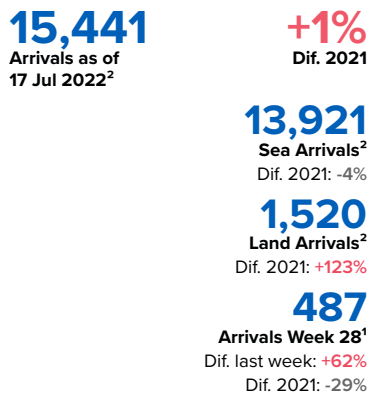

Arrivals in Spain