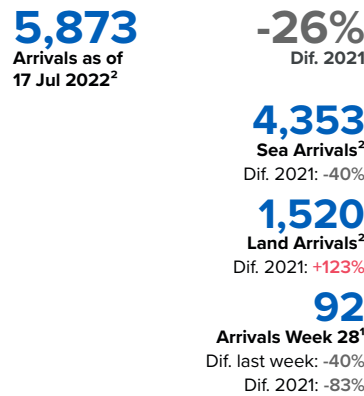

Western Mediterranean