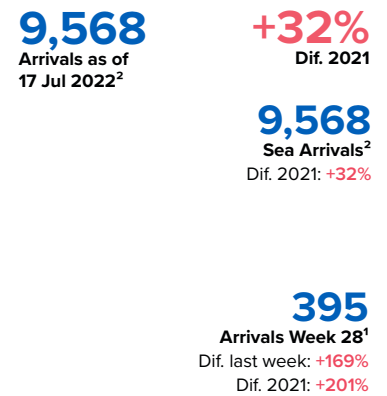

Northwest African maritime (Canary Islands)