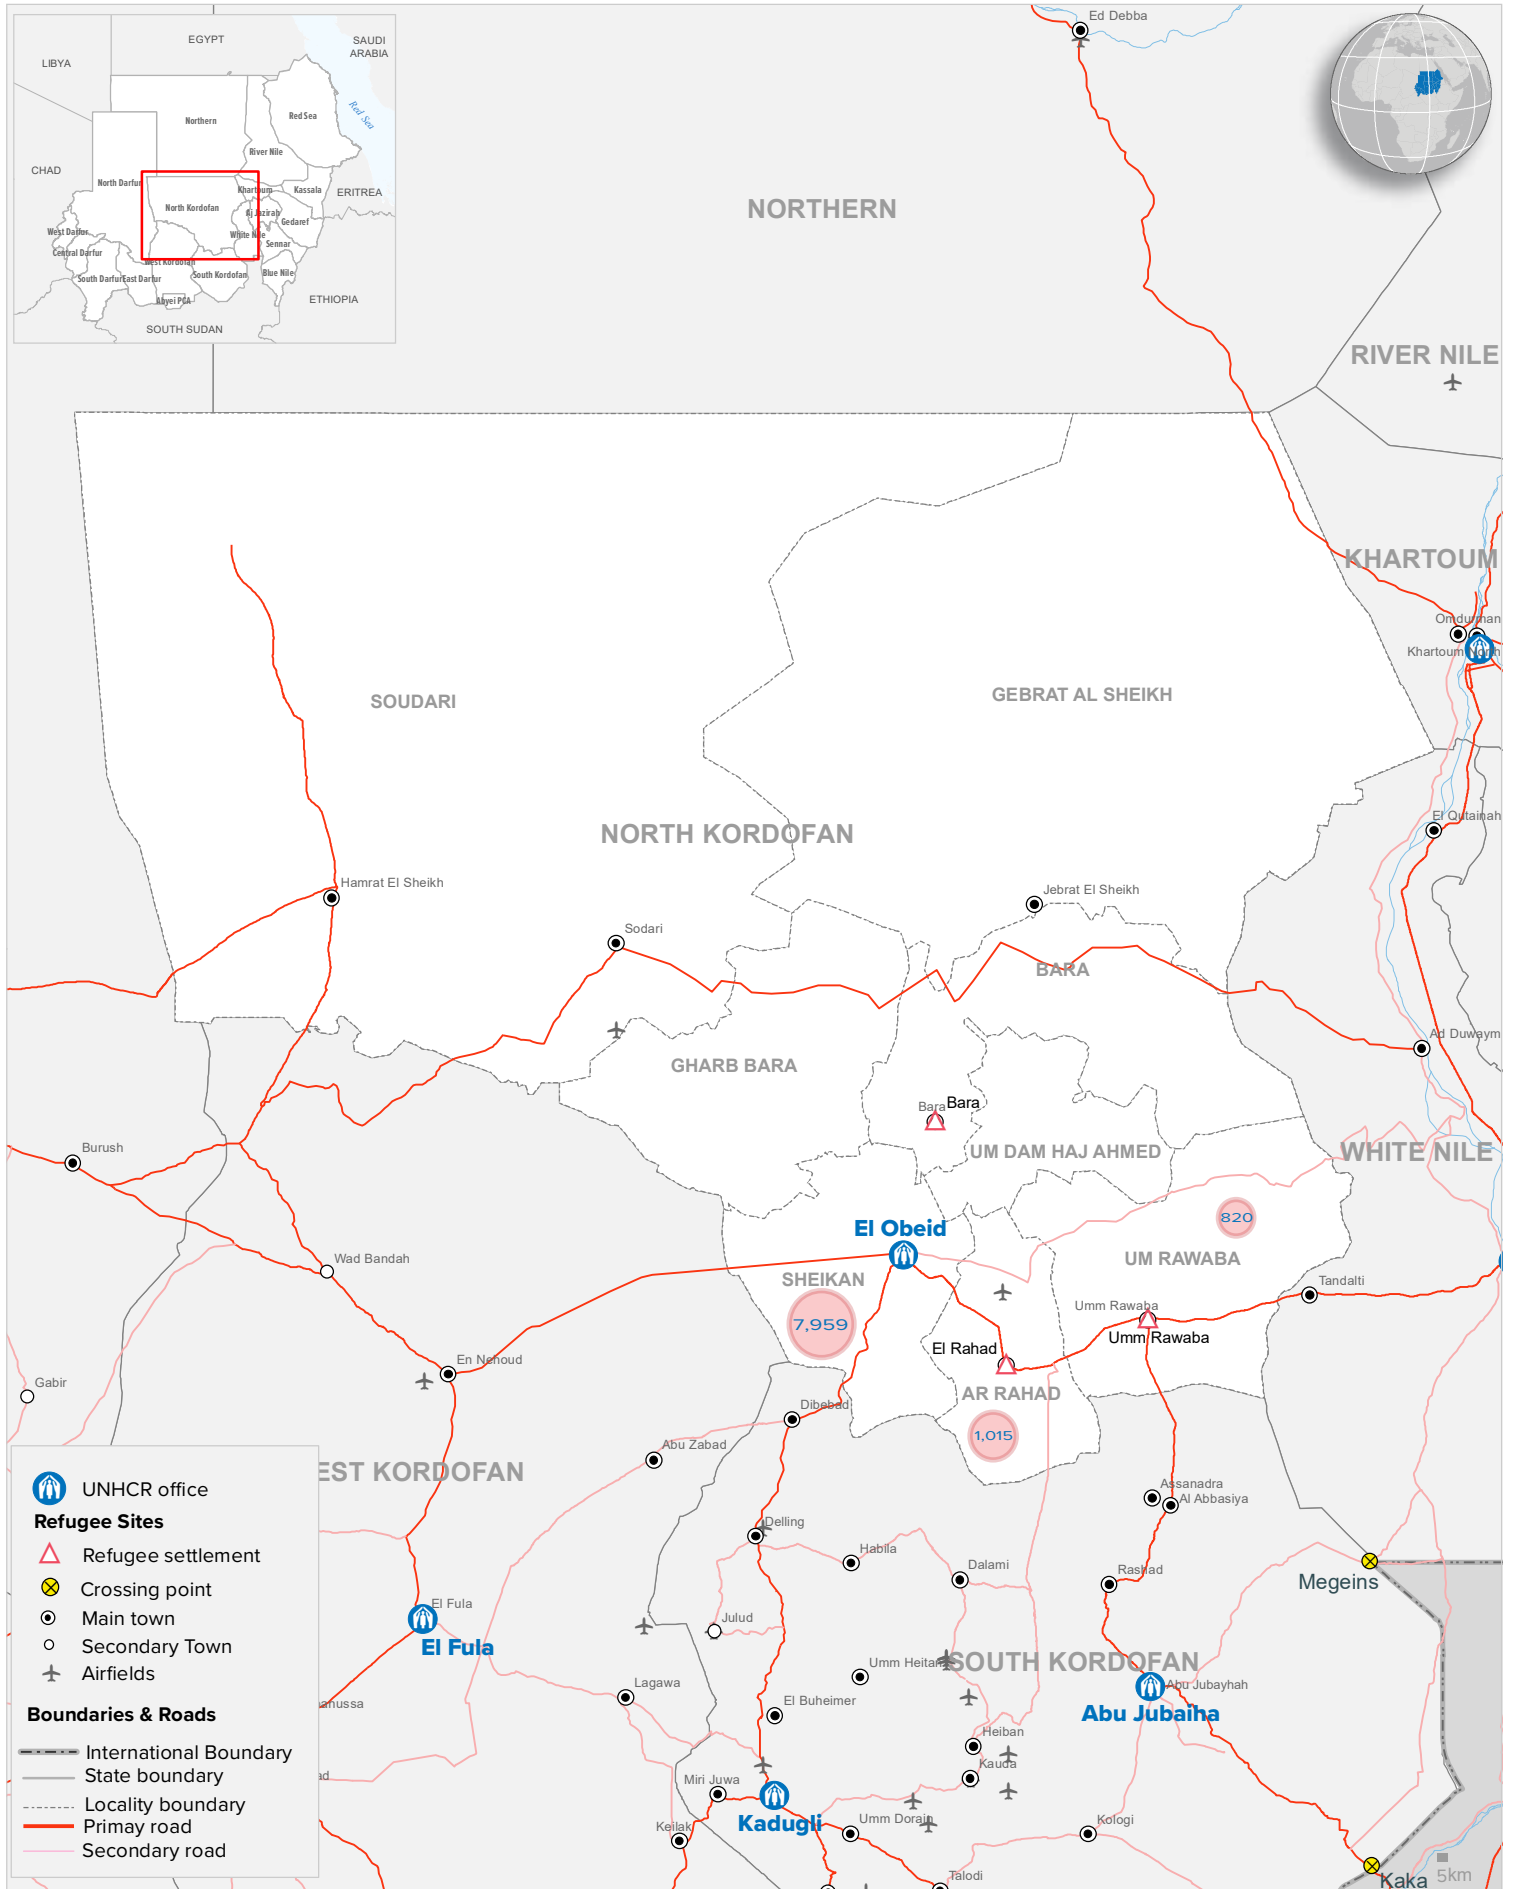

# SUDAN: North Kordofan State

## UNHCR Presence and Refugees Location Map

As of 30 June 2022

The depiction and use of boundaries, geographic names and related data shown on maps and included in lists, tables, documents, and databases are not warranted to be error free nor do they necessarily imply official endorsement or acceptance by the United Nations. Final status of the Abyei area is not yet determined.