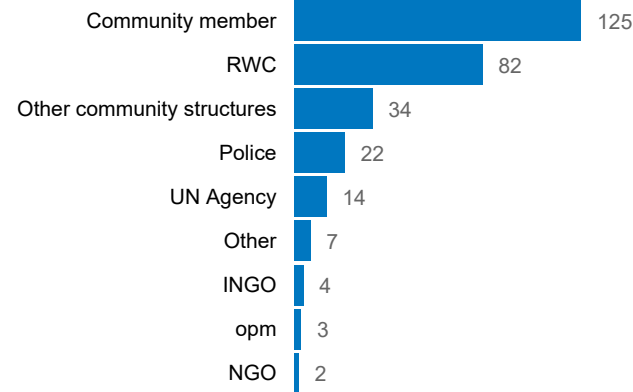

Settlement

All

**33**

# of conflicts reported in July

**305**

Number of conflicts reported

Source of Report

Incident Category

Parties involved in the conflict

Casualties

GBV Incidents

Child protection incidents

MHPSS incidents

Crimes

Disputes

Grievances around access to basic needs

Natural resource conflicts

Pastoral conflicts

Delinquencies incivility