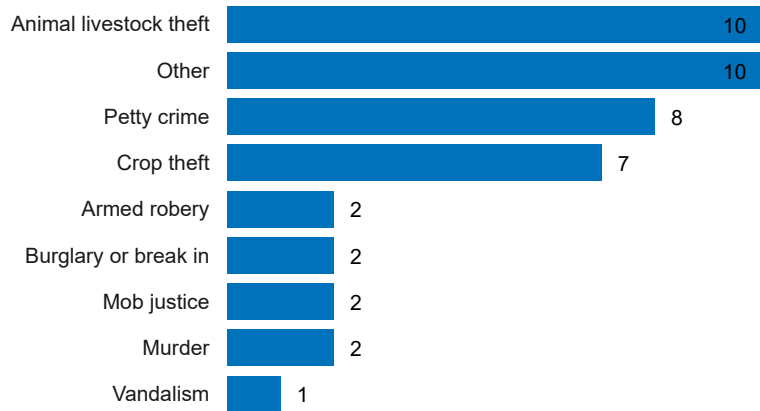

Settlement

All

**33**

# of conflicts reported in July

**305**

Number of conflicts reported

Source of Report

Incident Category

Parties involved in the conflict

Casualties

GBV Incidents

Child protection incidents

MHPSS incidents

Crimes

Disputes

Grievances around access to basic needs

Natural resource conflicts

Pastoral conflicts

Delinquencies incivility