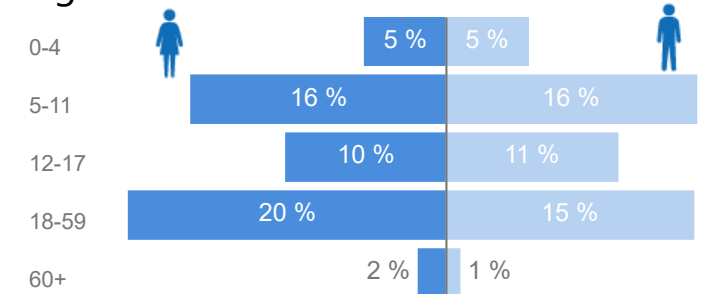

Uganda - Refugee Statistics July 2022 - Bidibidi

Total Population
224,048

Total Refugees
224,048

Total Households
41,749

Total Asylum-Seekers
0

Zones

Level3	HHs	Individuals
Zone 3	11,216	58,524
Zone 2	8,455	54,162
Zone 5	9,583	52,336
Zone 1	7,455	47,461
Zone 4	6,074	33,811
Zone Iv	3	15
Zone Vii	1	2
Zone Ii	1	1

Age & Gender Breakdown

Women and Children
84 %
187,934

Female
52 %
117,408

Elderly
3 %
5,846

Youth 15-24
24 %
54,689

Country of Origin

Country of Origin	Total
South Sudan	223,866
Sudan	107
Democratic Republic of the Congo	70
Ethiopia	2

Specific Needs - Top 7
11,005 (Female) 4,373 (Male)

New Registration by Month

Occupation - Top 5

* Age is between 18 - 59 years for Occupation

Assistance Status