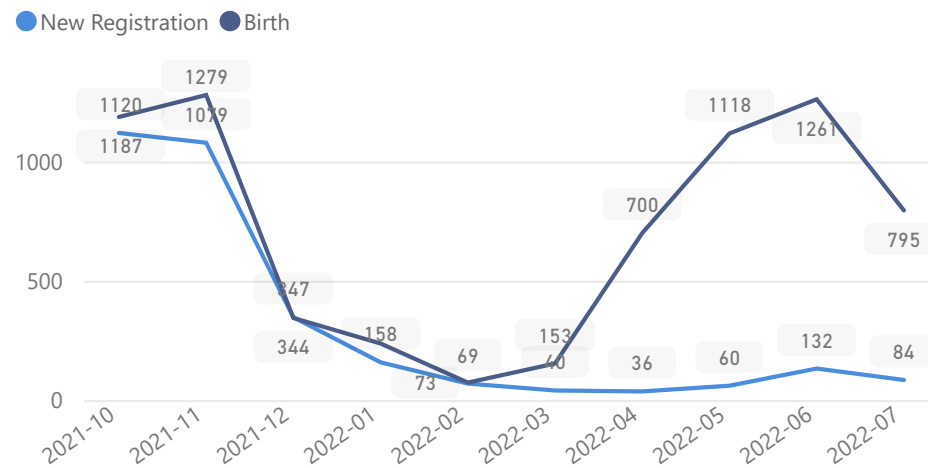

Uganda - Refugee Statistics July 2022 - Bidibidi

Total Population
224,048

Total Refugees
224,048

Total Households
41,749

Total Asylum-Seekers
0

Zones

Level3	HHs	Individuals
Zone 3	11,216	58,524
Zone 2	8,455	54,162
Zone 5	9,583	52,336
Zone 1	7,455	47,461
Zone 4	6,074	33,811
Zone Iv	3	15
Zone Vii	1	2
Zone Ii	1	1

Age & Gender Breakdown

Women and Children
84 %
187,934

Female
52 %
117,408

Elderly
3 %
5,846

Youth 15-24
24 %
54,689

Country of Origin

Country of Origin	Total
South Sudan	223,866
Sudan	107
Democratic Republic of the Congo	70
Ethiopia	2

Specific Needs - Top 7
11,005 (Female) 4,373 (Male)

New Registration by Month

Occupation - Top 5

* Age is between 18 - 59 years for Occupation

Assistance Status