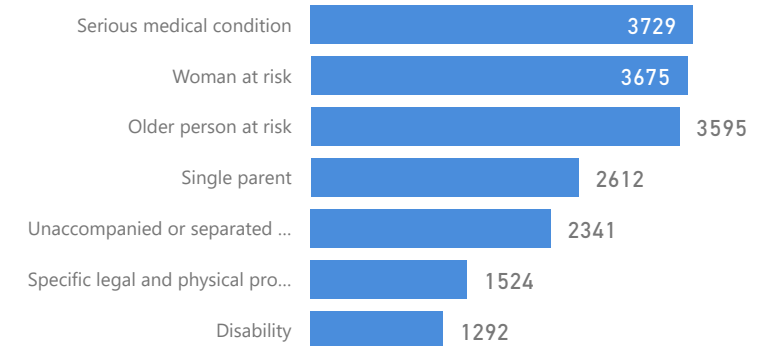

Uganda - Refugee Statistics July 2022 - Bidibidi

Total Population
224,048

Total Refugees
224,048

Total Households
41,749

Total Asylum-Seekers
0

Zones

Level3	HHs	Individuals
Zone 3	11,216	58,524
Zone 2	8,455	54,162
Zone 5	9,583	52,336
Zone 1	7,455	47,461
Zone 4	6,074	33,811
Zone Iv	3	15
Zone Vii	1	2
Zone Ii	1	1

Age & Gender Breakdown

Women and Children
84 %
187,934

Female
52 %
117,408

Elderly
3 %
5,846

Youth 15-24
24 %
54,689

Country of Origin

Country of Origin	Total
South Sudan	223,866
Sudan	107
Democratic Republic of the Congo	70
Ethiopia	2

Specific Needs - Top 7
11,005 (Female) 4,373 (Male)

New Registration by Month

Occupation - Top 5

* Age is between 18 - 59 years for Occupation

Assistance Status