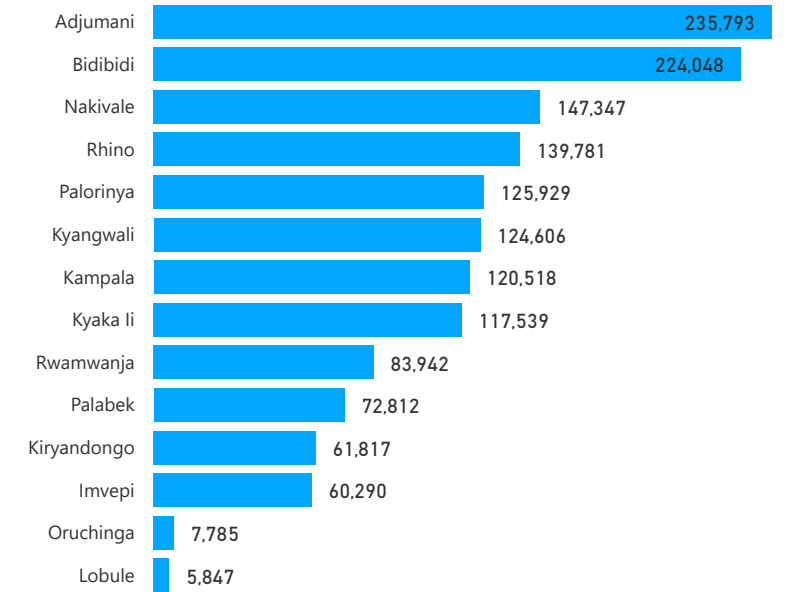

Population by Location