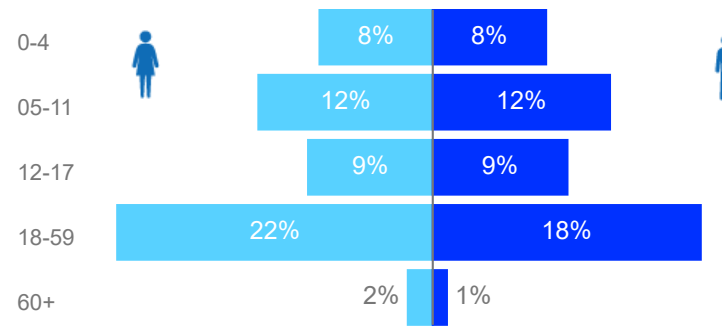

## Total Refugees

**1,490,868**

Total Asylum-Seekers

**37,189**

Living in Urban areas

**8 %**

**120,518**

Female

**52 %**

**787,800**

Youth

**24 %**

**359,237**

## Age & Gender Breakdown