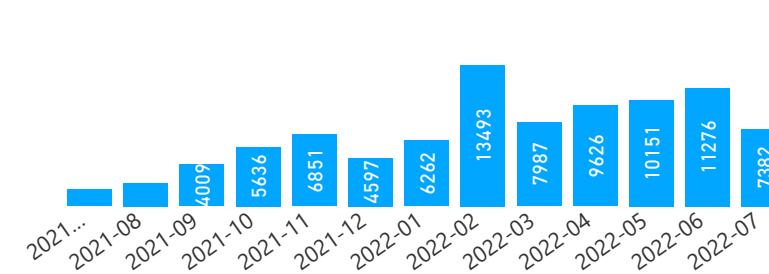

Registered New Arrivals by Arrival Month