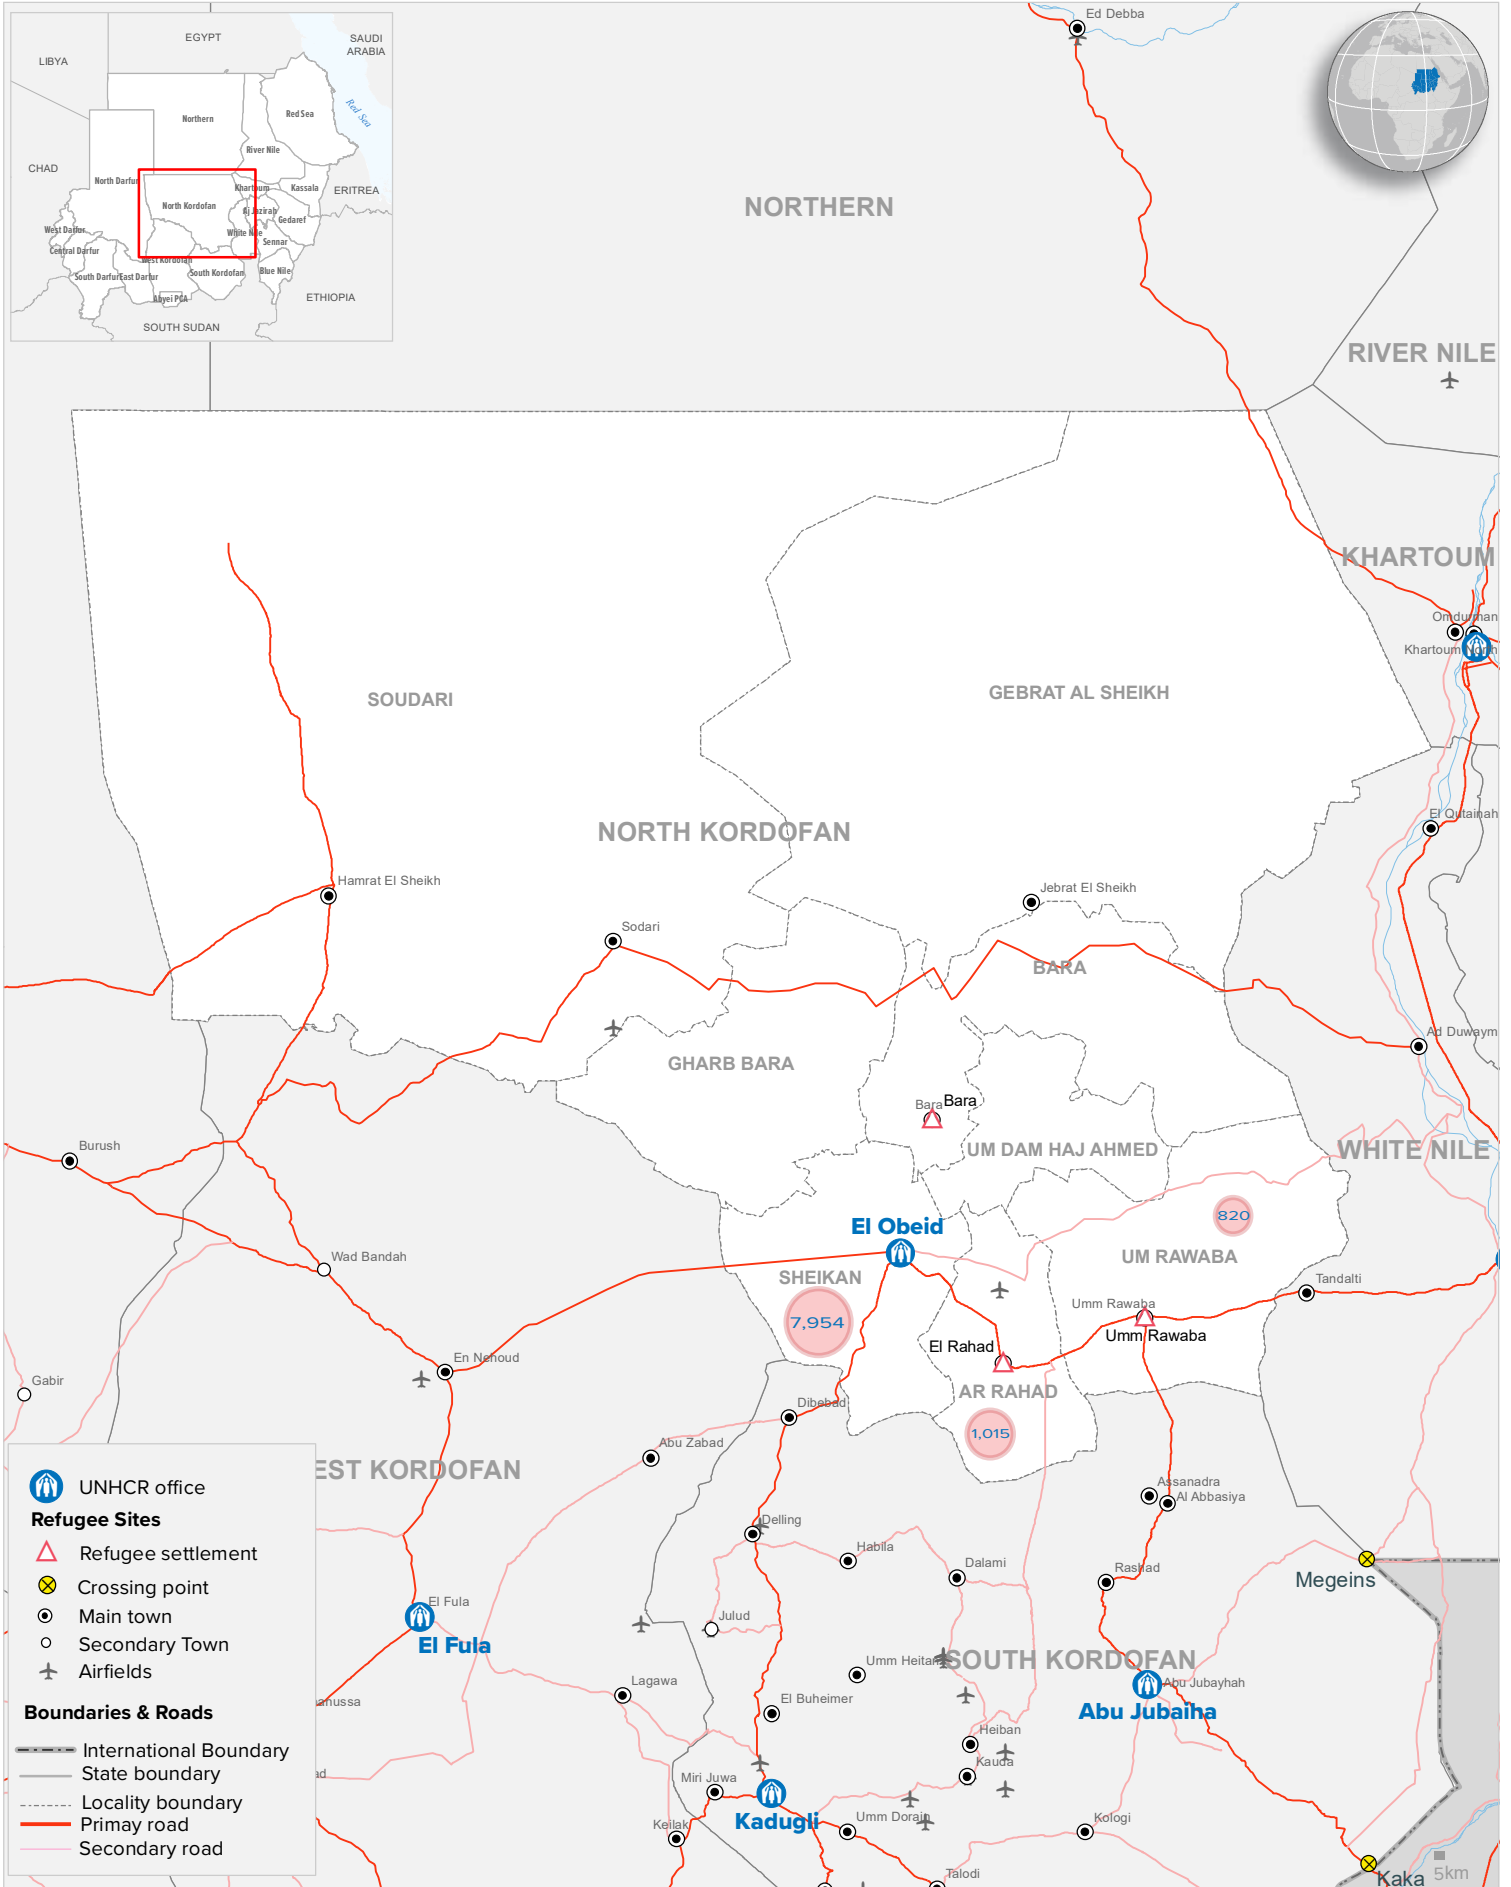

# SUDAN: North Kordofan State

## UNHCR Presence and Refugees Location Map

As of 31 July 2022

The depiction and use of boundaries, geographic names and related data shown on maps and included in lists, tables, documents, and databases are not warranted to be error free nor do they necessarily imply official endorsement or acceptance by the United Nations. Final status of the Abyei area is not yet determined.  
 Sources: Boundary (CBS, FGC, NIC) Geodata: UNHCR, OCHA. Author: UNHCR Feedback: UNHCR - Sudan, Information Management Unit - [SUDKHM@unhcr.org](mailto:SUDKHM@unhcr.org) | [ITUA@unhcr.org](mailto:ITUA@unhcr.org)