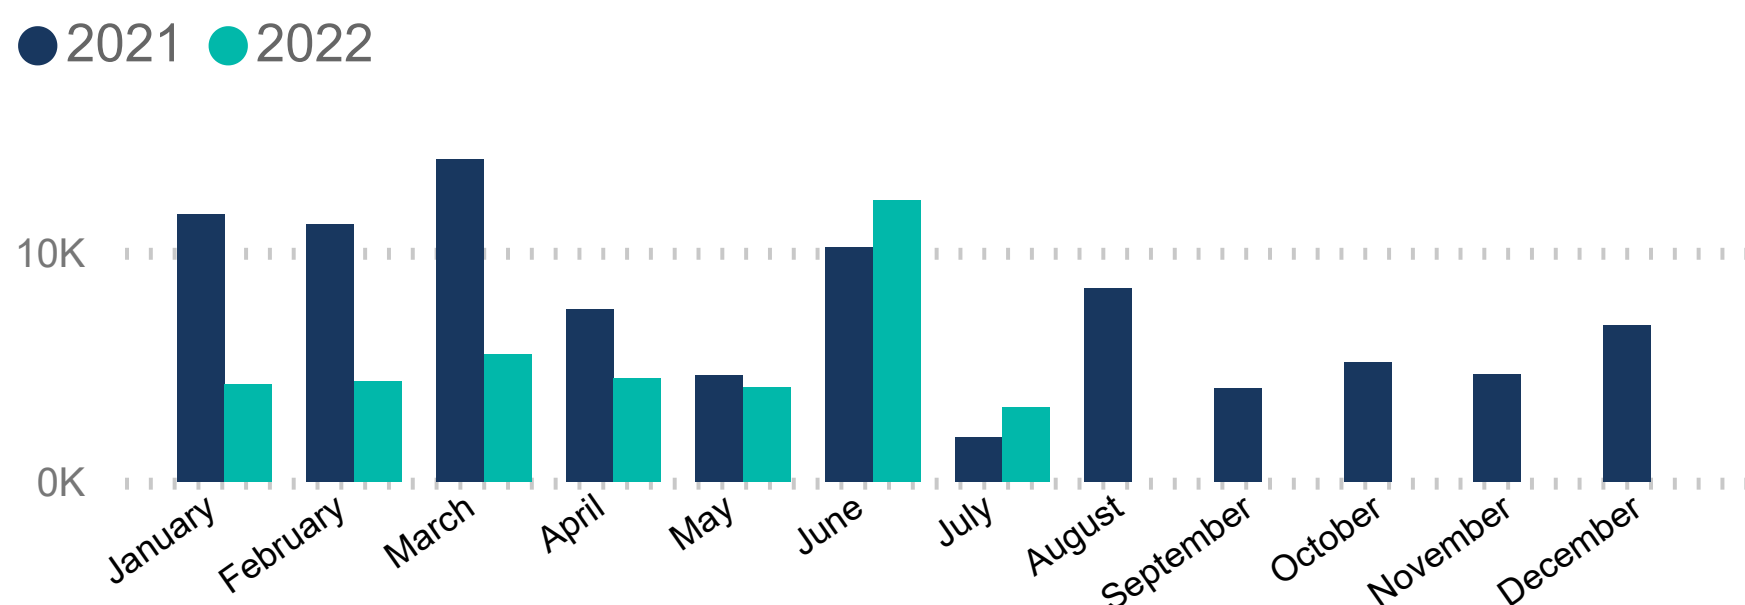

Regional overview of the South Sudanese refugee population

2022 SOUTH SUDAN REGIONAL RRP

as of 31 July 2022

KEY FIGURES

2,342,034
SOUTH SUDANESE REFUGEES

This figure excludes 1,901 refugees and asylum seekers in the Central African Republic.

2022 REGIONAL RRRP FUNDING

USD 1.2 B
REQUESTED
USD 230.4 M
RECEIVED

BY 107 RRP PARTNERS IN 2022 FOR THE SOUTH SUDAN SITUATION

BY COUNTRY OF ASYLUM

NEW ARRIVALS BY MONTH

2022 arrivals (1 Jan - 31 Jul): 38,258