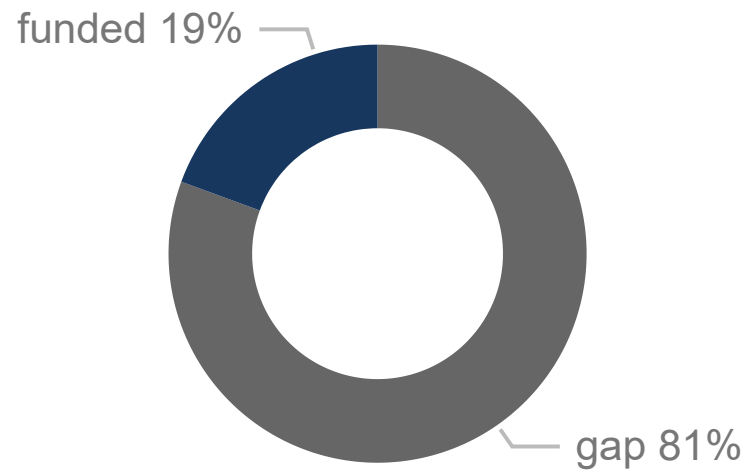

Regional overview of the South Sudanese refugee population

2022 SOUTH SUDAN REGIONAL RRP

as of 31 July 2022

KEY FIGURES

2,342,034
SOUTH SUDANESE REFUGEES

This figure excludes 1,901 refugees and asylum seekers in the Central African Republic.

2022 REGIONAL RRRP FUNDING

USD 1.2 B
REQUESTED
USD 230.4 M
RECEIVED

BY 107 RRP PARTNERS IN 2022 FOR THE SOUTH SUDAN SITUATION

BY COUNTRY OF ASYLUM

NEW ARRIVALS BY MONTH

2022 arrivals (1 Jan - 31 Jul): 38,258