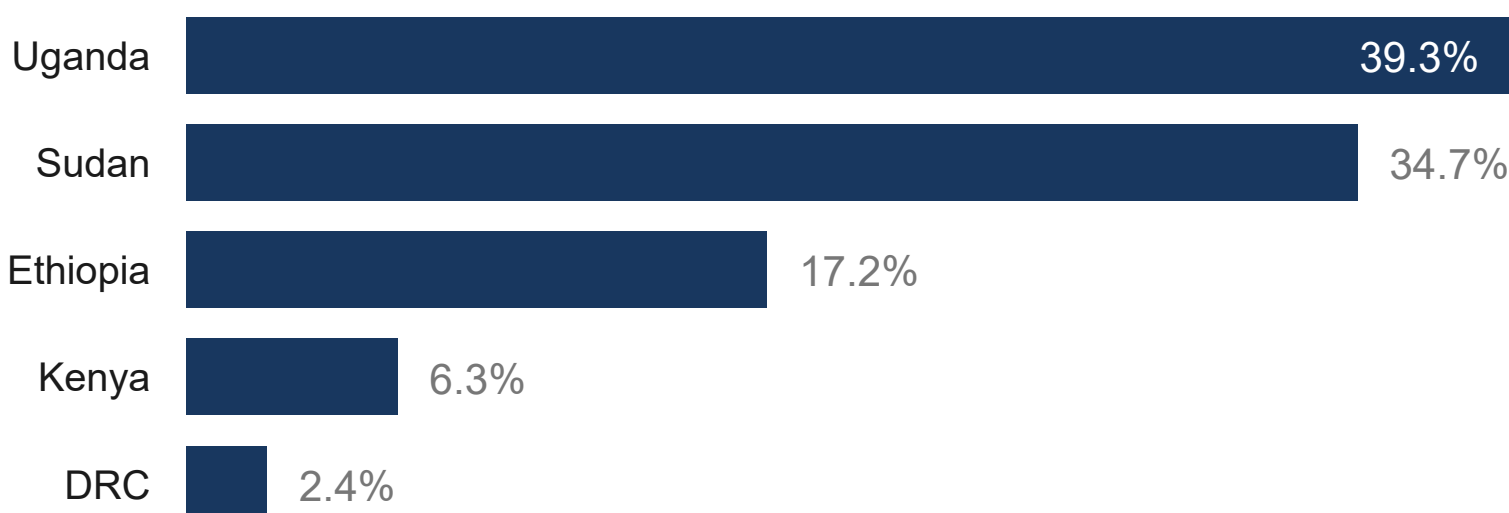

Regional overview of the South Sudanese refugee population

2022 SOUTH SUDAN REGIONAL RRP

as of 31 July 2022

KEY FIGURES

2,342,034
SOUTH SUDANESE REFUGEES

This figure excludes 1,901 refugees and asylum seekers in the Central African Republic.

2022 REGIONAL RRRP FUNDING

USD 1.2 B
REQUESTED
USD 230.4 M
RECEIVED

BY 107 RRP PARTNERS IN 2022 FOR THE SOUTH SUDAN SITUATION

BY COUNTRY OF ASYLUM

NEW ARRIVALS BY MONTH

2022 arrivals (1 Jan - 31 Jul): 38,258