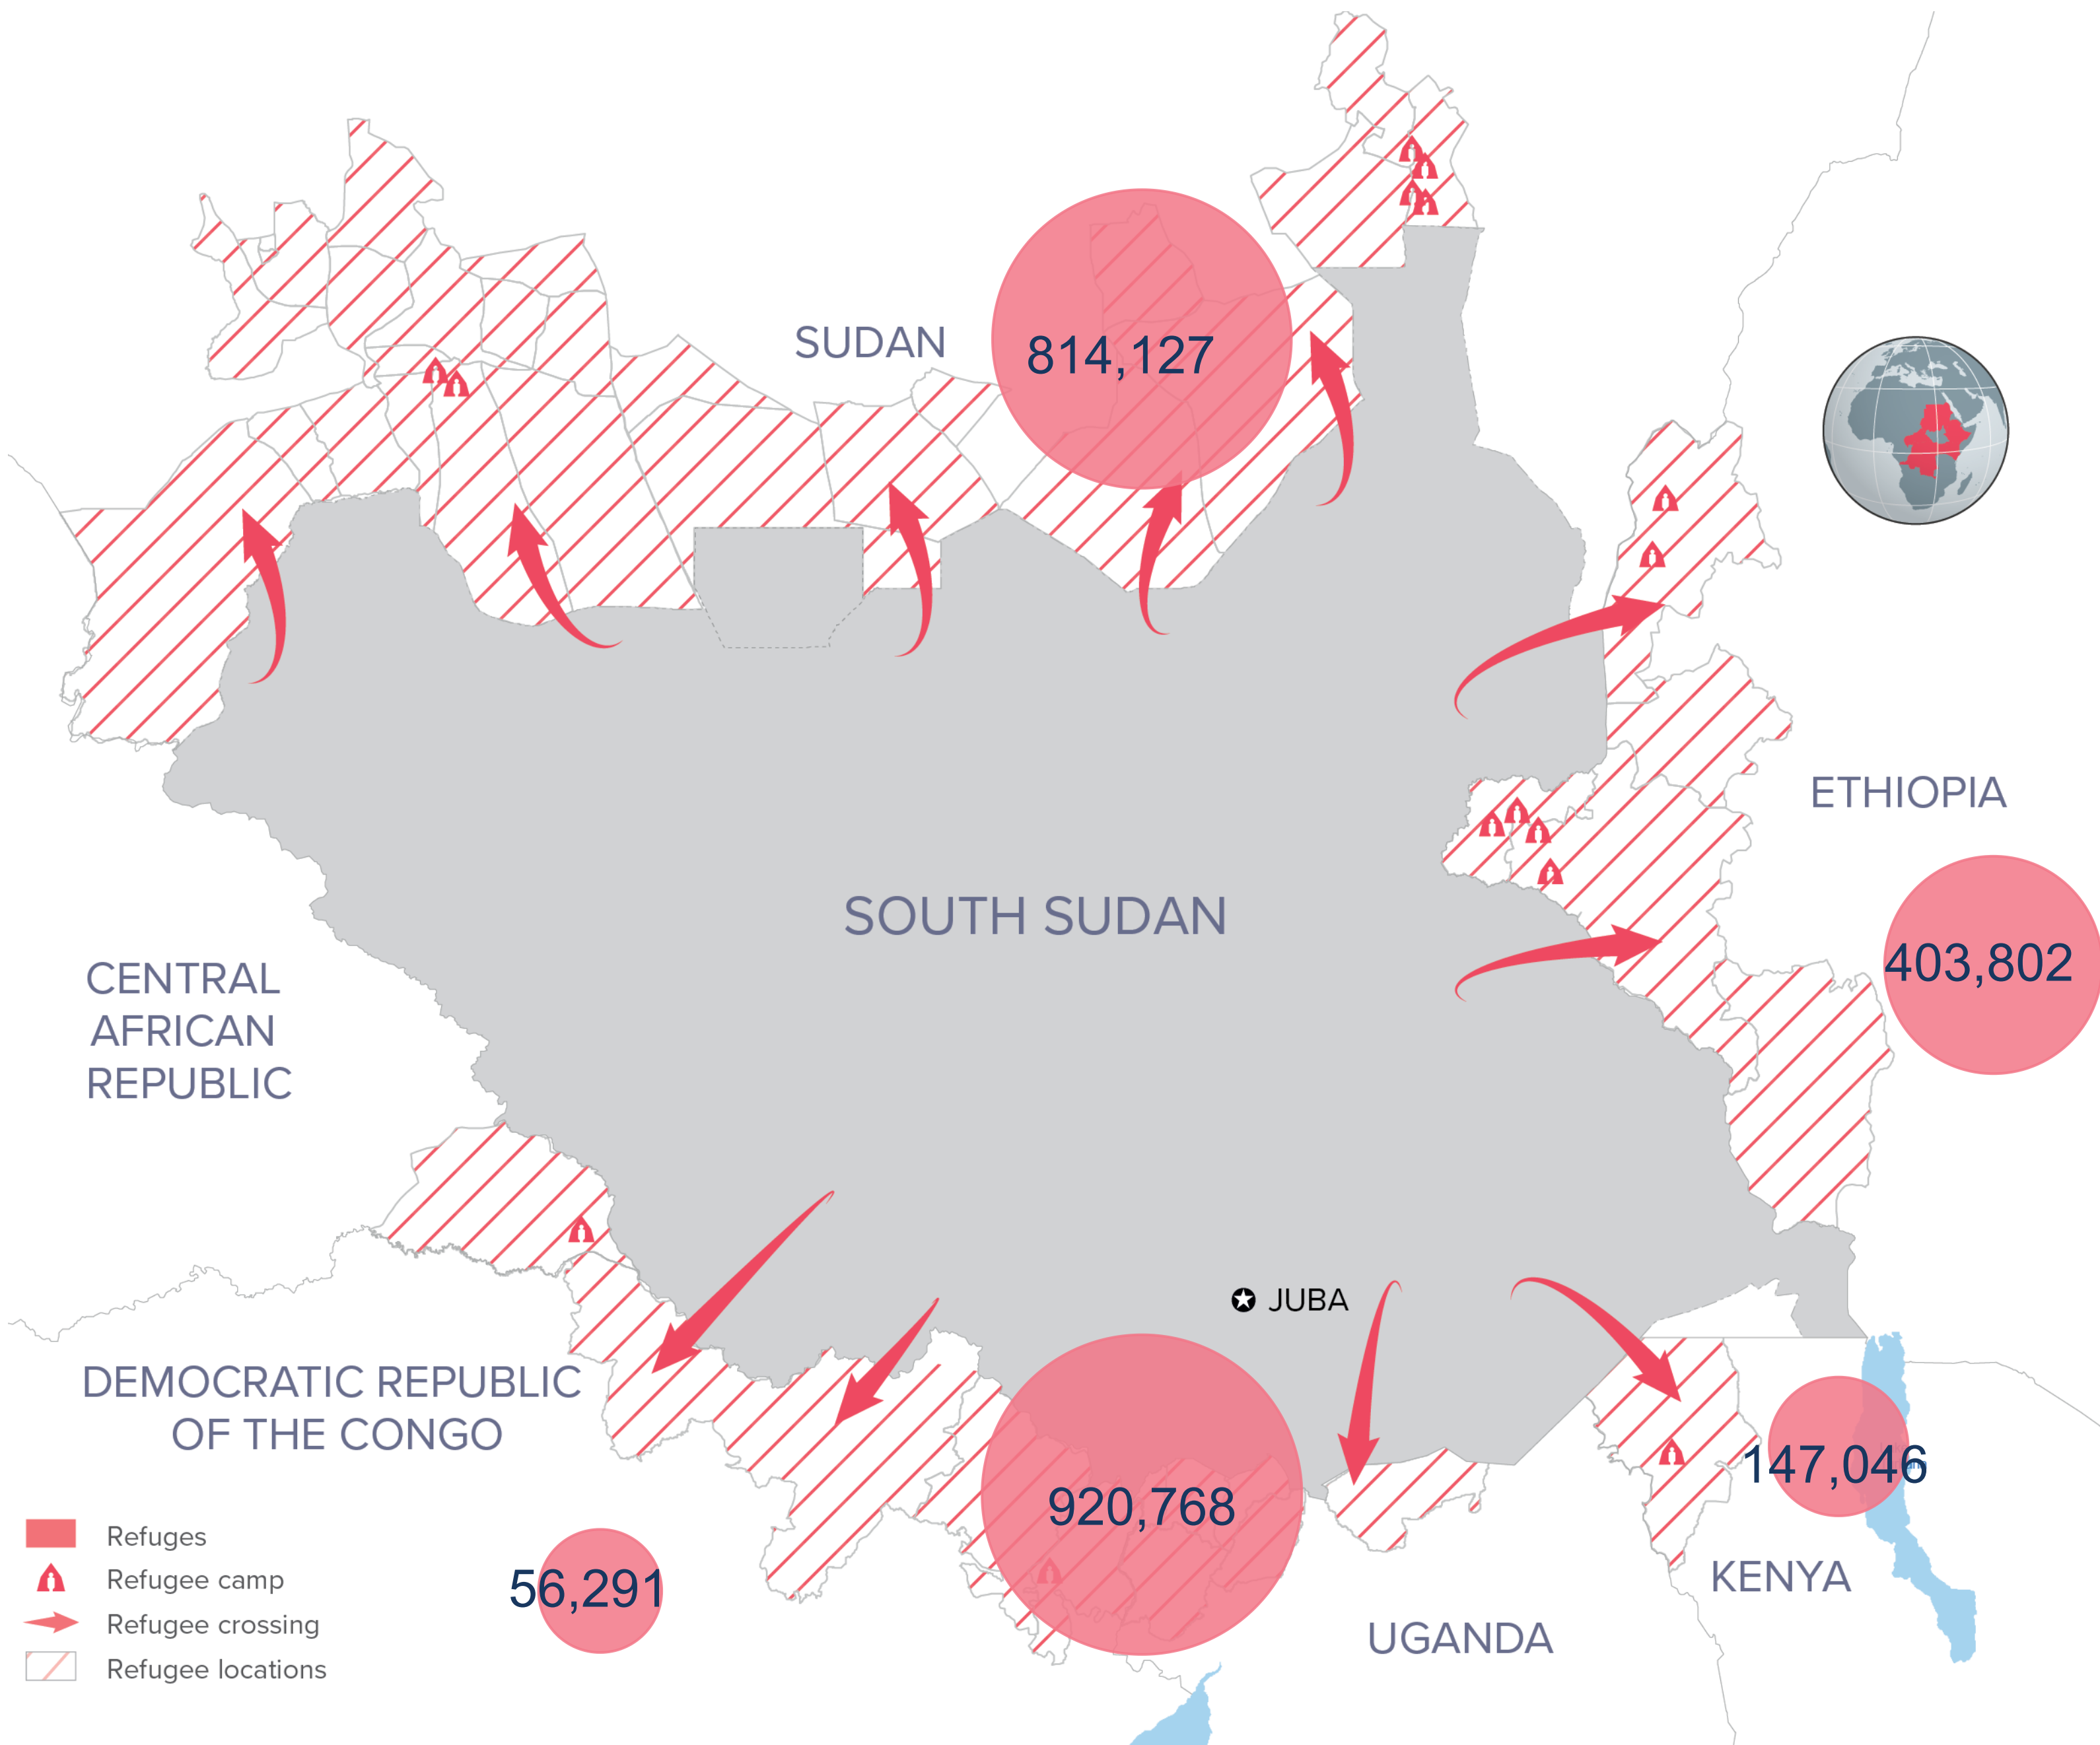

Regional overview of the South Sudanese refugee population

2022 SOUTH SUDAN REGIONAL RRP

as of 31 July 2022

KEY FIGURES

2,342,034
SOUTH SUDANESE REFUGEES

This figure excludes 1,901 refugees and asylum seekers in the Central African Republic.

2022 REGIONAL RRRP FUNDING

USD 1.2 B
REQUESTED
USD 230.4 M
RECEIVED

BY 107 RRP PARTNERS IN 2022 FOR THE SOUTH SUDAN SITUATION

BY COUNTRY OF ASYLUM

NEW ARRIVALS BY MONTH

2022 arrivals (1 Jan - 31 Jul): 38,258

Based on field reports, UNHCR and Government registration

The boundaries and names shown and the designations used on this map do not imply official endorsement or acceptance by the United Nations