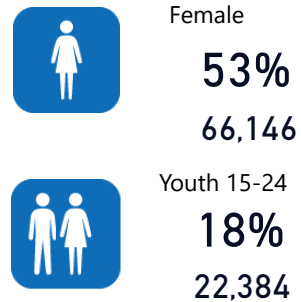

# Uganda - Refugee Statistics August 2022 - Kyangwali

31-August-2022

Total Population  
**124.430**

Total Refugees  
**124,324**

Total Households  
**37,276**

Total Asylum-Seekers  
**106**

## Age & Gender Breakdown

Specific Needs - Top 7  
24,743 (Women) 10K (Men)

## Occupation - Top 6

\* Age is between 18 - 59 years for Occupation