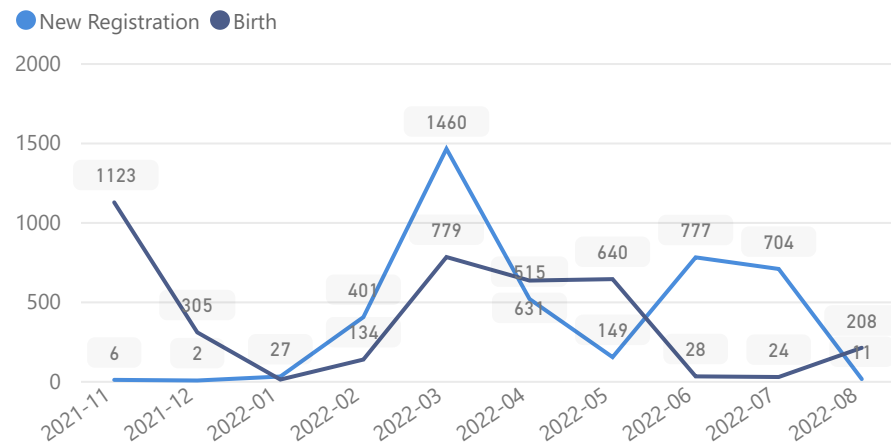

### Country of Origin -top 4

Country of Origin	Total
Burundi	127
Democratic Republic of the Congo	120,317
Rwanda	552
South Sudan	3,417

## Age & Gender Breakdown

Specific Needs - Top 7  
24,743 (Women) 10K (Men)

## Occupation - Top 6

\* Age is between 18 - 59 years for Occupation