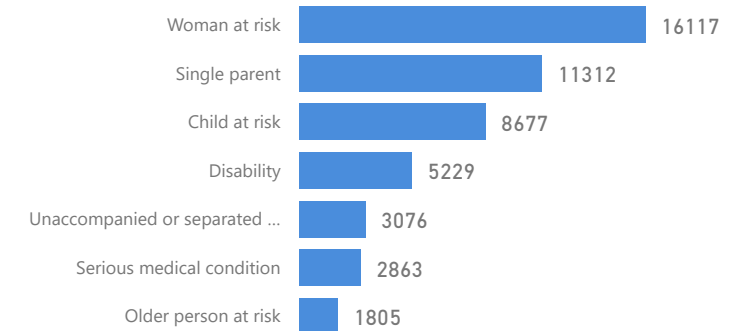

Specific Needs - Top 7
24,743 (Women) 10K (Men)