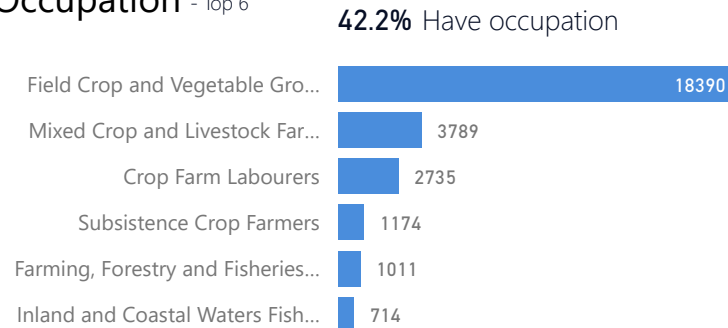

### Country of Origin -top 4

Country of Origin	Total
Burundi	127
Democratic Republic of the Congo	120,317
Rwanda	552
South Sudan	3,417

## Age & Gender Breakdown

Specific Needs - Top 7  
24,743 (Women) 10K (Men)

## Occupation - Top 6

\* Age is between 18 - 59 years for Occupation