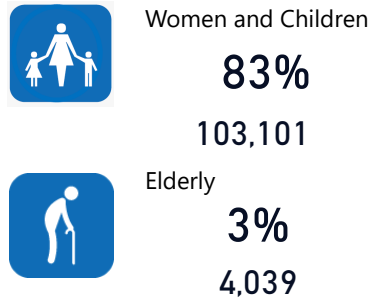

# Uganda - Refugee Statistics August 2022 - Kyangwali

31-August-2022

Total Population  
**124.430**

Total Refugees  
**124,324**

Total Households  
**37,276**

Total Asylum-Seekers  
**106**

## Occupation - Top 6

\* Age is between 18 - 59 years for Occupation