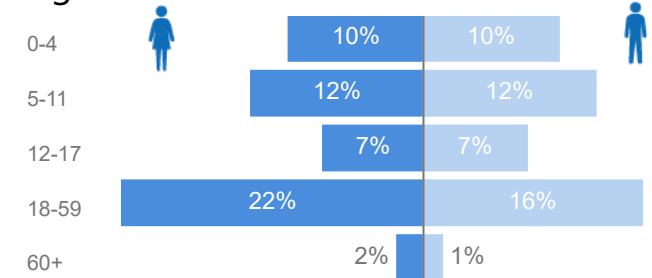

Age & Gender Breakdown