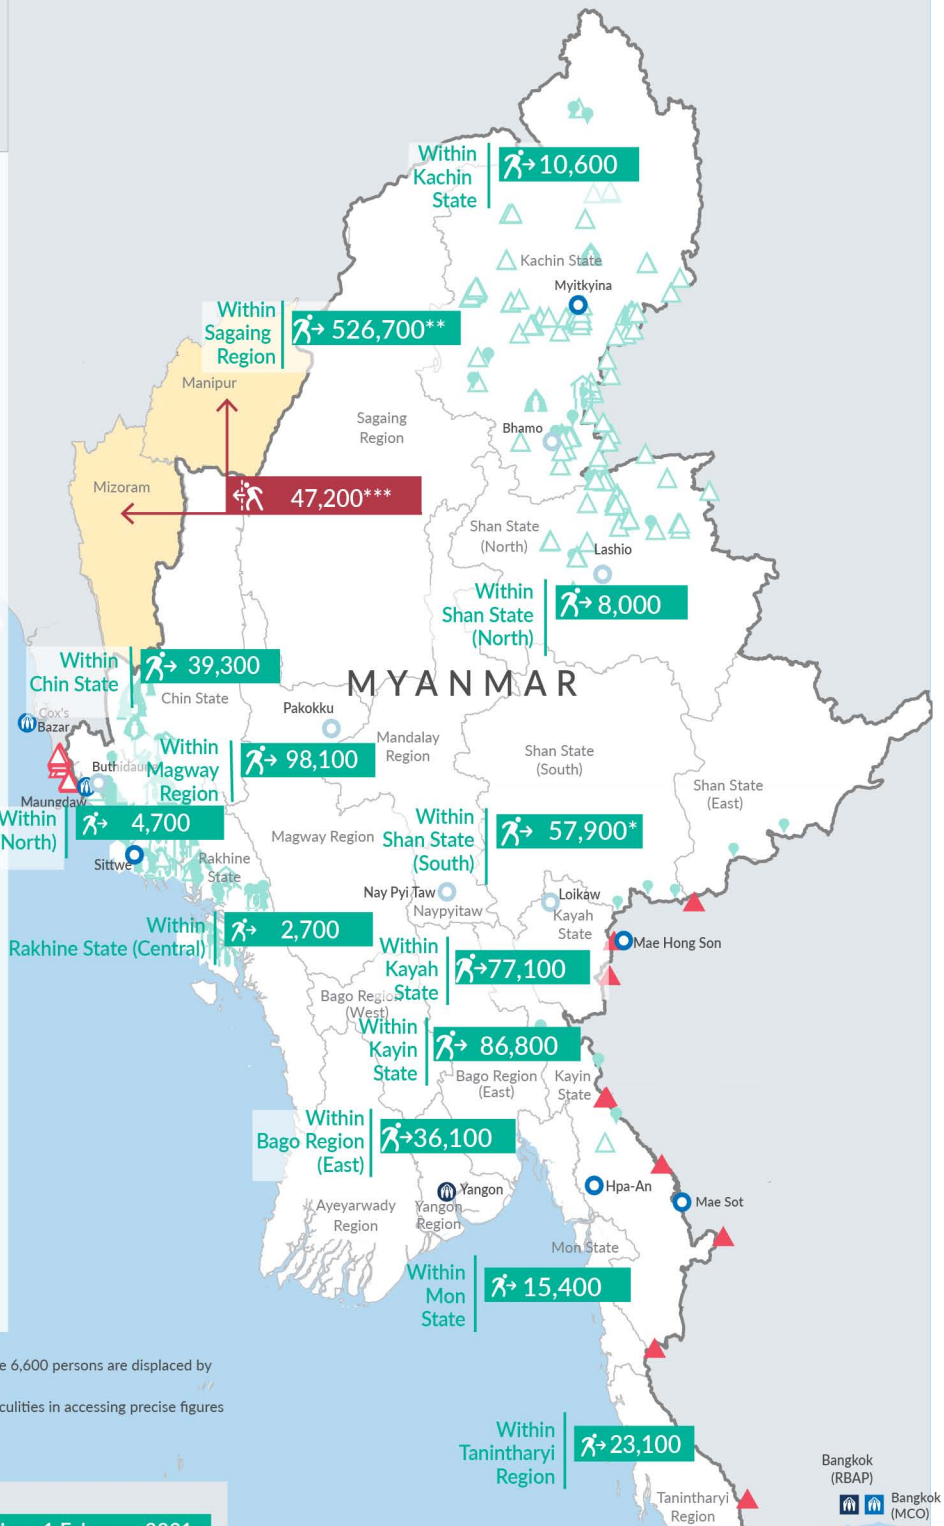

Key figures

Estimated # of IDPs **986,500**
 Estimated # of displaced to neighbouring countries **47,200**

Estimated displacement figures by Month

*51,300 persons are displaced by armed conflict in neighbouring Kayah State while 6,600 persons are displaced by inter-EAO conflict between SSPP and RCSS
 **Number may fluctuate in Sagaing Region due to the uncertain situation and difficulties in accessing precise figures
 ***Estimates by UNHCR
 ****Range of figures was used while data collection was in progress

Estimated internal displacement within Myanmar since 1 February 2021 (rounded to the nearest hundred)

Estimated displacement to neighbouring countries since 1 February 2021, who remain displaced (rounded to the nearest hundred)

The boundaries and names shown on this map do not imply official endorsement or acceptance by the United Nations

Key figures

1,316,900

Estimated total IDPs within Myanmar

330,400
 Estimated # of IDPs displaced prior to 1 Feb 2021
 (As of 30 June, 2022)

986,500
 Estimated # of IDPs displaced post 1 Feb 2021
 (As of 12 Sep, 2022)

 Prior to 1 Feb 2021

 Post 1 Feb 2021

Estimated internal displacement within Myanmar Pre+Post 1 February 2021
 (rounded to the nearest hundred)