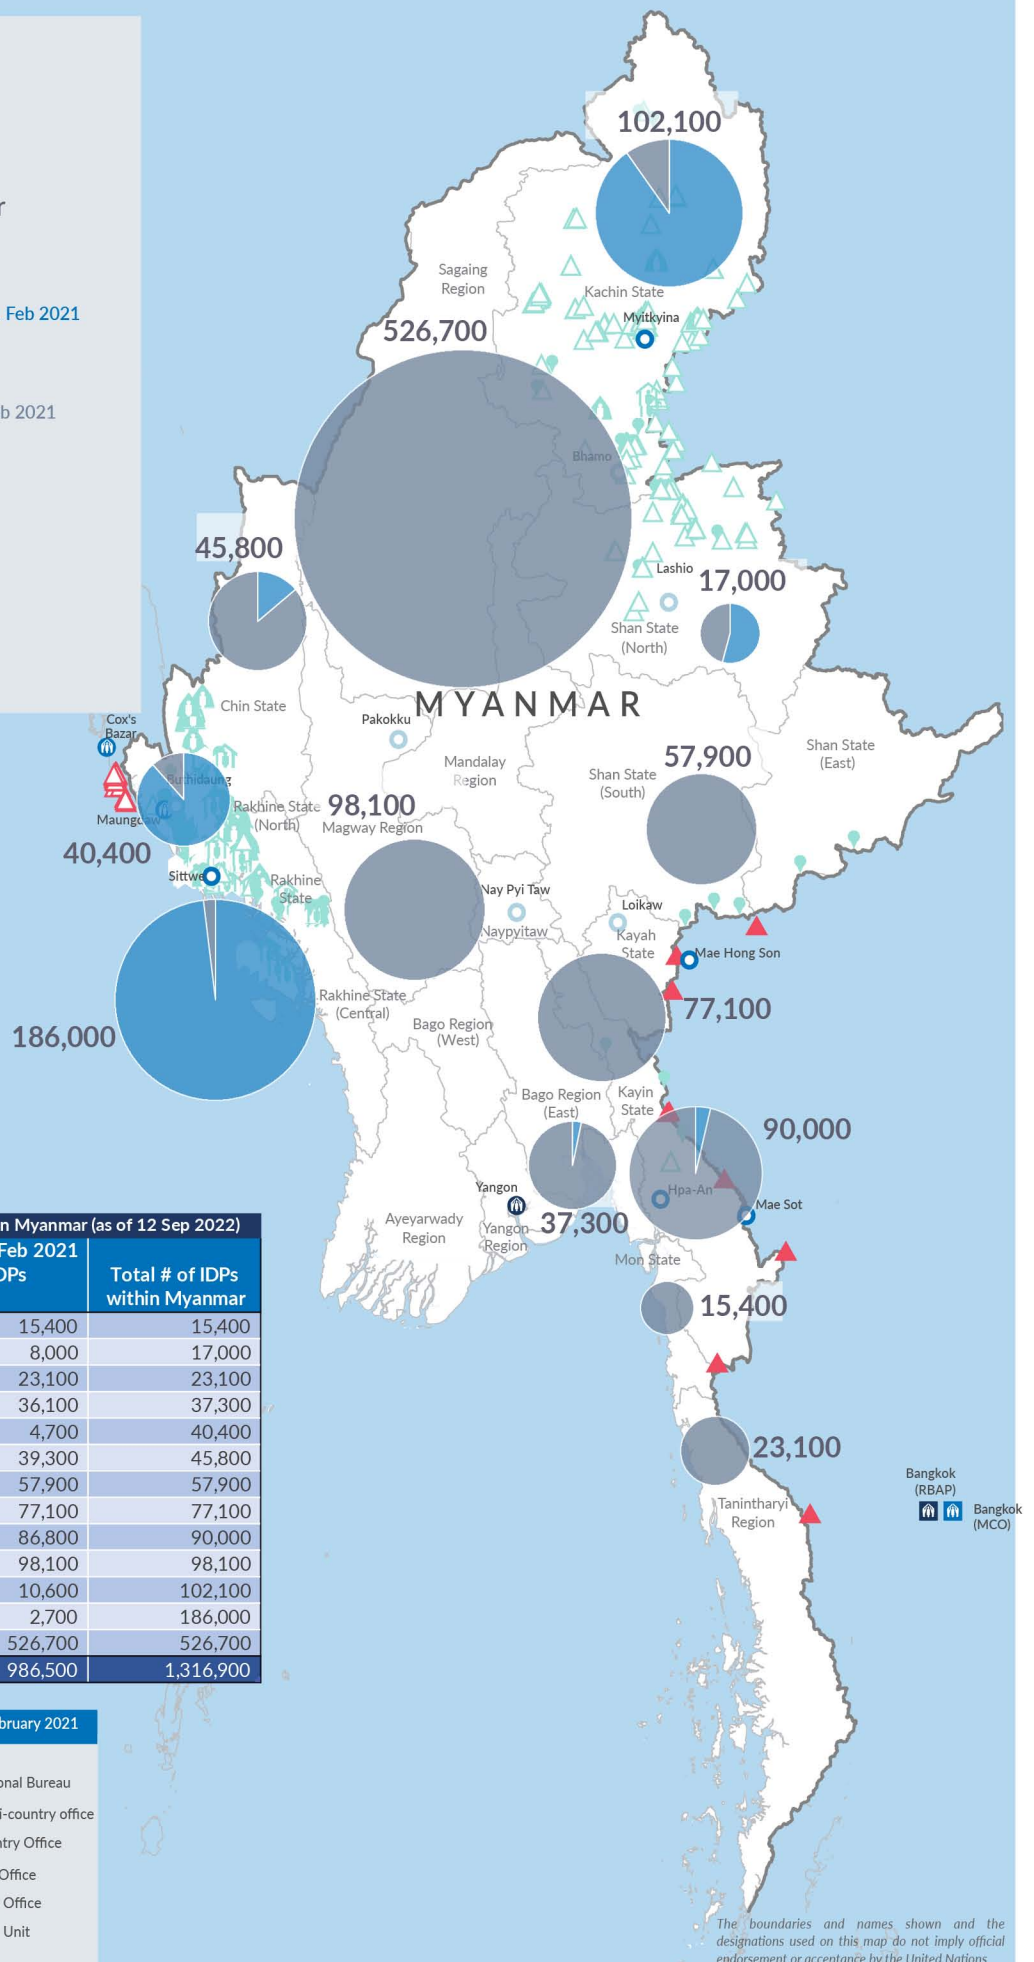

Key figures

Estimated # of IDPs **986,500**
 Estimated # of displaced to neighbouring countries **47,200**

Estimated displacement figures by Month

*51,300 persons are displaced by armed conflict in neighbouring Kayah State while 6,600 persons are displaced by inter-EAO conflict between SSPP and RCSS
 **Number may fluctuate in Sagaing Region due to the uncertain situation and difficulties in accessing precise figures
 ***Estimates by UNHCR
 ****Range of figures was used while data collection was in progress

Estimated internal displacement within Myanmar since 1 February 2021 (rounded to the nearest hundred)

Estimated displacement to neighbouring countries since 1 February 2021, who remain displaced (rounded to the nearest hundred)

The boundaries and names shown on this map do not imply official endorsement or acceptance by the United Nations

Key figures

1,316,900

Estimated total IDPs within Myanmar

330,400
 Estimated # of IDPs displaced prior to 1 Feb 2021
 (As of 30 June, 2022)

986,500
 Estimated # of IDPs displaced post 1 Feb 2021
 (As of 12 Sep, 2022)

 Prior to 1 Feb 2021

 Post 1 Feb 2021

Estimated internal displacement within Myanmar Pre+Post 1 February 2021
 (rounded to the nearest hundred)