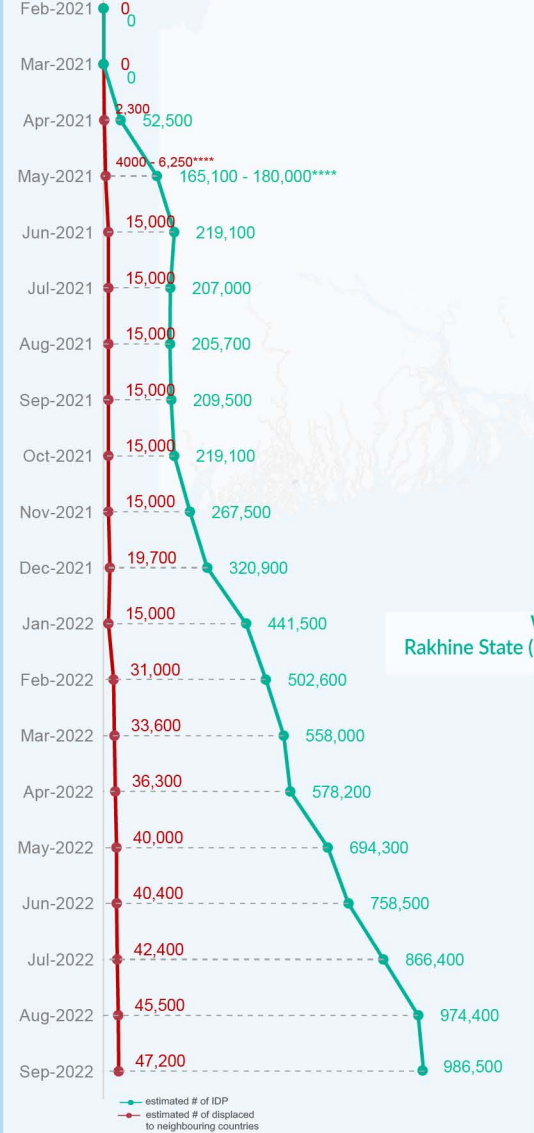

Key figures

Estimated # of IDPs **986,500**
 Estimated # of displaced to neighbouring countries **47,200**

Estimated displacement figures by Month

*51,300 persons are displaced by armed conflict in neighbouring Kayah State while 6,600 persons are displaced by inter-EAO conflict between SSPP and RCSS
 **Number may fluctuate in Sagaing Region due to the uncertain situation and difficulties in accessing precise figures
 ***Estimates by UNHCR
 ****Range of figures was used while data collection was in progress

Estimated internal displacement within Myanmar since 1 February 2021 (rounded to the nearest hundred)

Estimated displacement to neighbouring countries since 1 February 2021, who remain displaced (rounded to the nearest hundred)

- IDP unplanned settlement (pre-1 Feb 2021)
- IDP Center (pre-1 Feb 2021)
- IDP spontaneous location (pre-1 Feb 2021)
- IDP planned settlement (pre-1 Feb 2021)
- Temporary shelter for displaced people from Myanmar
- Refugee, planned settlement
- States/Provinces with new arrivals
- UNHCR Regional Bureau
- UNHCR Multi-country office
- UNHCR Country Office
- UNHCR Sub-Office
- UNHCR Field Office
- UNHCR Field Unit
- International boundaries

The boundaries and names shown on this map do not imply official endorsement or acceptance by the United Nations

Key figures

1,316,900

Estimated total IDPs within Myanmar

330,400
 Estimated # of IDPs displaced prior to 1 Feb 2021
 (As of 30 June, 2022)