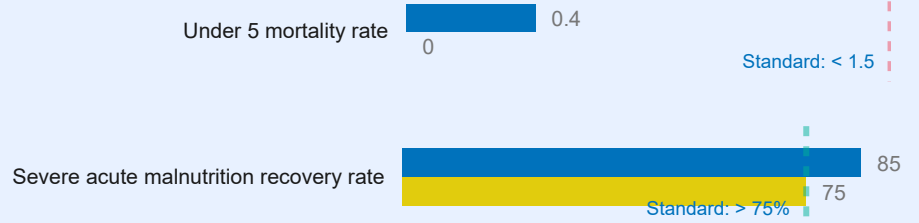

**Population**  
Refugees and asylum-seekers

Individuals: **69,702**  
Households: **18,747**

**Settlement**

Palabek  
Target year  
2022

**UCRRP Partners 17**

GOVT **02** UN UN Agencies **04**  
NGO NNGOs **01** NGO INGOs **10**

Sector Indicator Actual Target

**Education**

**Health & Nutrition**

**WASH**

**Energy & Environment**

**Food Security**

**Livelihoods & Resilience**

Sector	Indicator	Actual	Target
--------	-----------	--------	--------