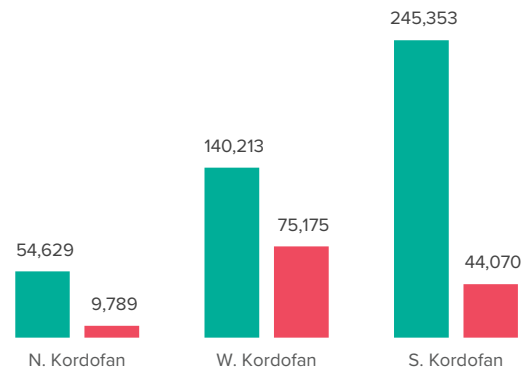

KEY FIGURES

 **571,231**
TOTAL POPULATION OF CONCERN
IN KORDOFAN

 **440,195**
INTERNALLY DISPLACED PERSONS (IDPs)

12% in North Kordofan, 56% in South Kordofan while West Kordofan has 32% IDPs.
Source: IOM DTM - RIV Jul. 2022.

 **129,034**
SOUTH SUDANESE REFUGEES REGISTERED
IN KORDOFAN

55% of Refugees in Kordofan are biometrically verified.
Source: UNHCR Aug. 2022.

 **2,002**
SUDANESE REFUGEE RETURNEES
IN KORDOFAN

Spontaneous returnees between Aug 2021 - Aug 2022
Source: UNHCR Aug. 2022.