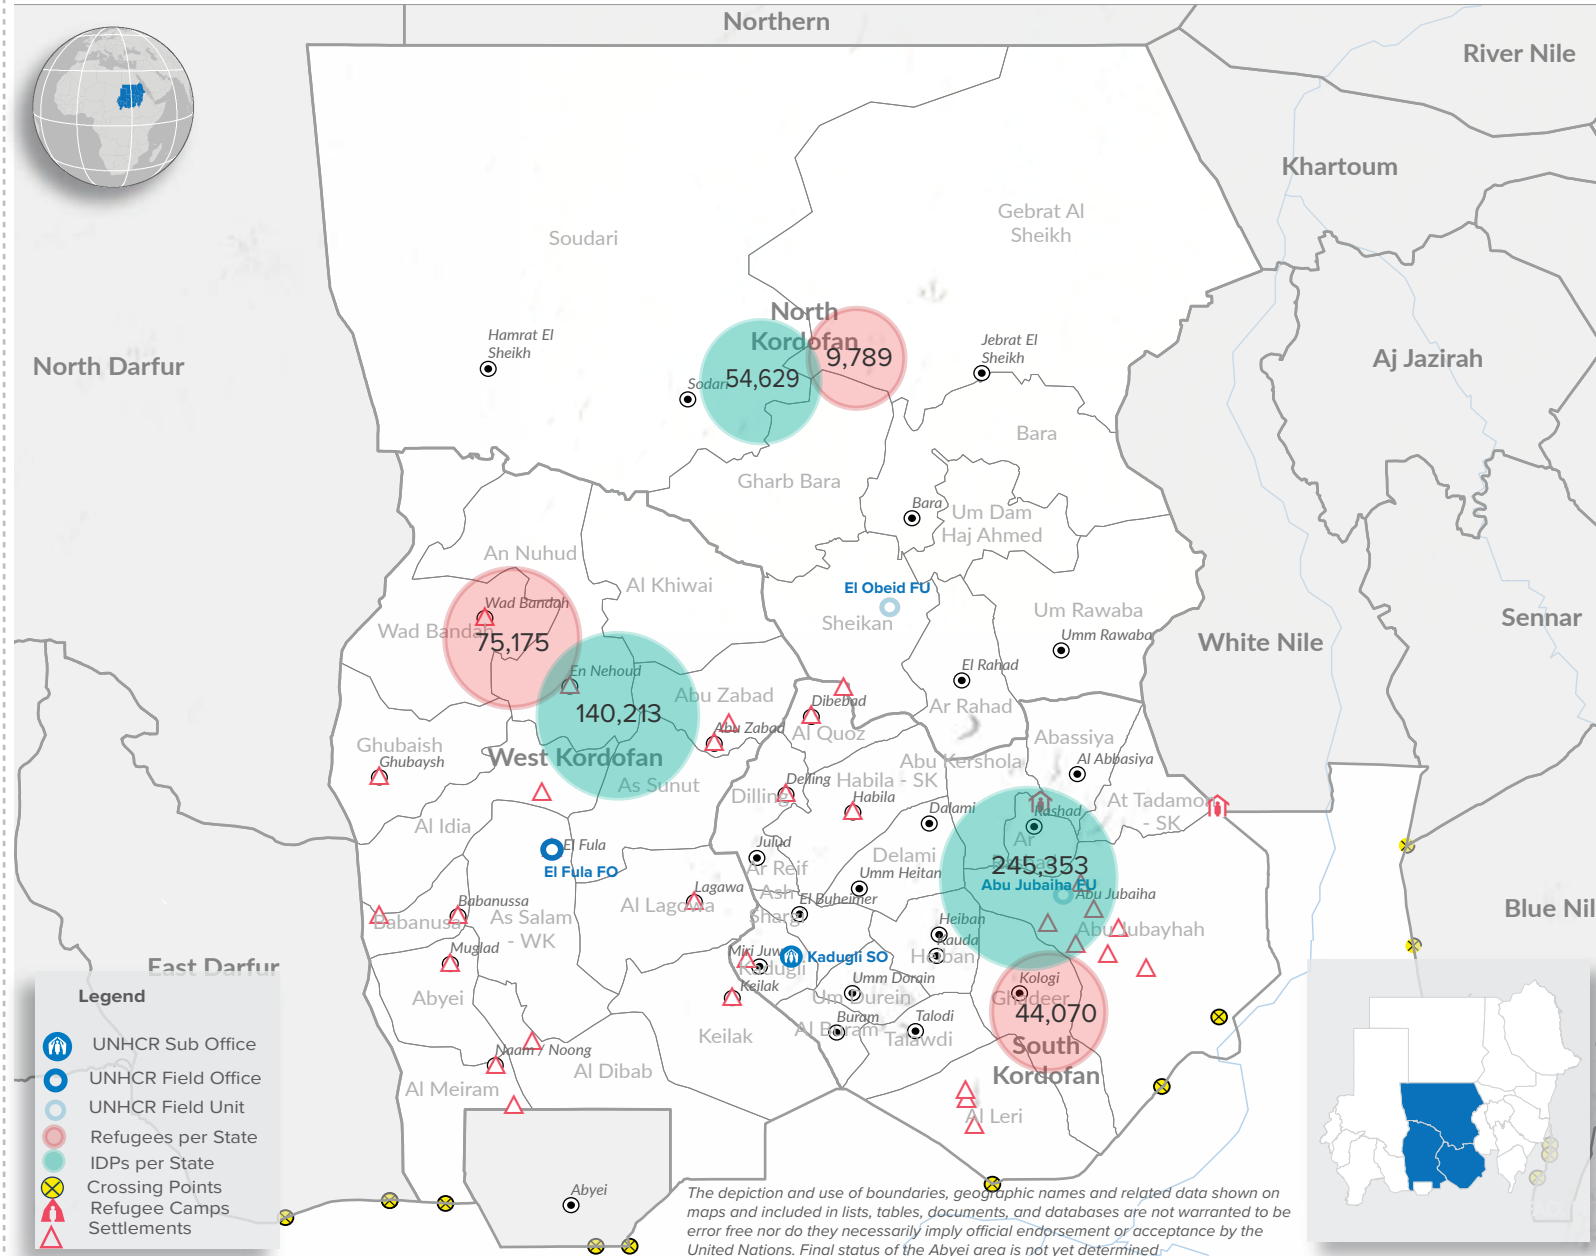

KEY FIGURES

 **571,231**
TOTAL POPULATION OF CONCERN
IN KORDOFAN

 **440,195**
INTERNALLY DISPLACED PERSONS (IDPs)

12% in North Kordofan, 56% in South Kordofan while West Kordofan has 32% IDPs.
Source: IOM DTM - RIV Jul. 2022.

 **129,034**
SOUTH SUDANESE REFUGEES REGISTERED
IN KORDOFAN

55% of Refugees in Kordofan are biometrically verified.
Source: UNHCR Aug. 2022.

 **2,002**
SUDANESE REFUGEE RETURNEES
IN KORDOFAN

Spontaneous returnees between Aug 2021 - Aug 2022
Source: UNHCR Aug. 2022.

The depiction and use of boundaries, geographic names and related data shown on maps and included in lists, tables, documents, and databases are not warranted to be error free nor do they necessarily imply official endorsement or acceptance by the United Nations. Final status of the Abyei area is not yet determined.