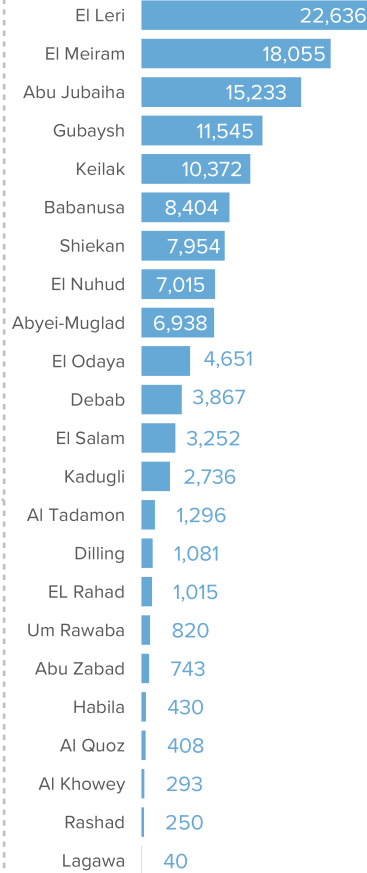

129,034 TOTAL REGISTERED REFUGEES FROM SOUTH SUDAN

71,270 BIOMETRICALLY VERIFIED

Registered Refugees Per Demographics

Demographic Breakdown

Breakdown By Location

Breakdown by State

The boundaries and names shown and the designations used on this map do not imply official endorsement or acceptance by the United Nations. Abyei region: Final status of the Abyei area is not yet determined.