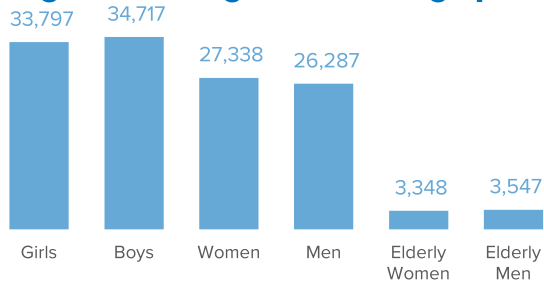

129,034 TOTAL REGISTERED REFUGEES FROM SOUTH SUDAN

71,270 BIOMETRICALLY VERIFIED

Registered Refugees Per Demographics

Demographic Breakdown

Breakdown By Location

Breakdown by State

The boundaries and names shown and the designations used on this map do not imply official endorsement or acceptance by the United Nations. Abyei region: Final status of the Abyei area is not yet determined.