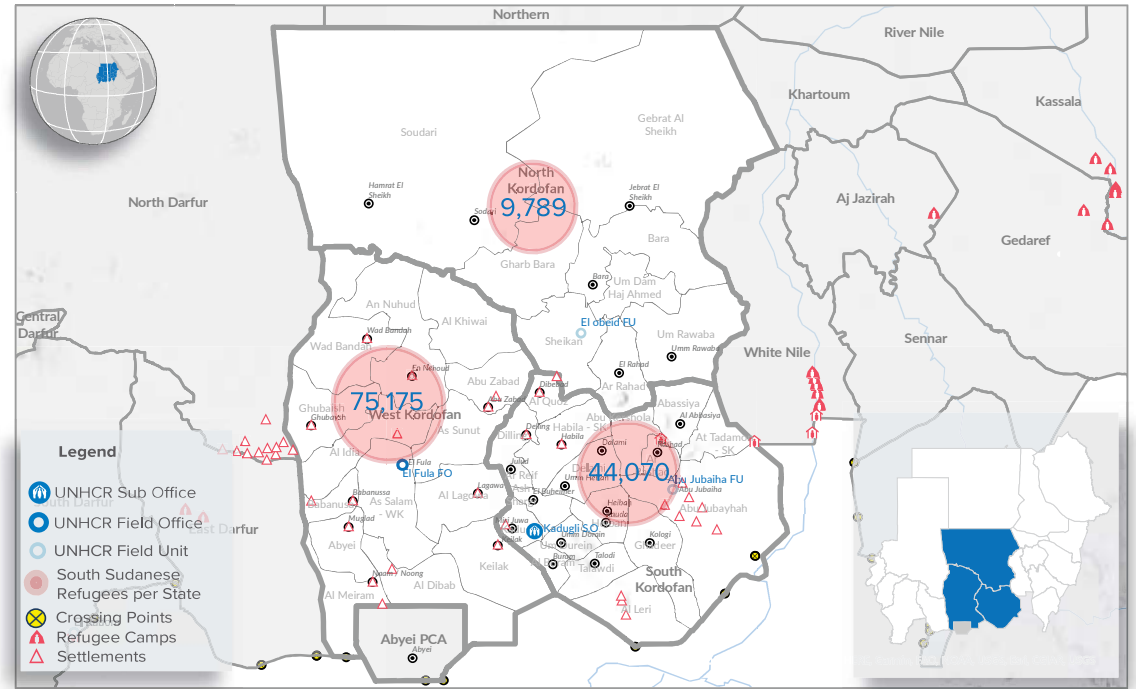

129,034 TOTAL REGISTERED REFUGEES FROM SOUTH SUDAN

71,270 BIOMETRICALLY VERIFIED

Registered Refugees Per Demographics

Demographic Breakdown

Breakdown By Location

Breakdown by State

The boundaries and names shown and the designations used on this map do not imply official endorsement or acceptance by the United Nations. Abyei region: Final status of the Abyei area is not yet determined.

Refugees New Registration Trend