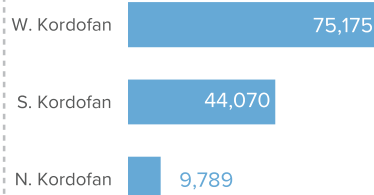

129,034 TOTAL REGISTERED REFUGEES FROM SOUTH SUDAN

71,270 BIOMETRICALLY VERIFIED

Registered Refugees Per Demographics

Demographic Breakdown

Breakdown By Location

Breakdown by State

The boundaries and names shown and the designations used on this map do not imply official endorsement or acceptance by the United Nations. Abyei region: Final status of the Abyei area is not yet determined.