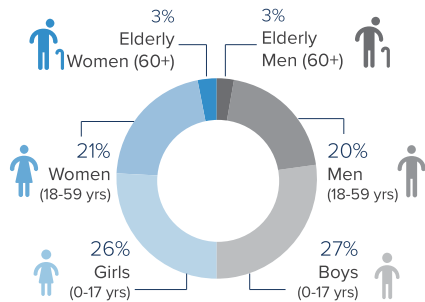

129,034 TOTAL REGISTERED REFUGEES FROM SOUTH SUDAN

71,270 BIOMETRICALLY VERIFIED

Registered Refugees Per Demographics

Demographic Breakdown

Breakdown By Location

Breakdown by State

The boundaries and names shown and the designations used on this map do not imply official endorsement or acceptance by the United Nations. Abyei region: Final status of the Abyei area is not yet determined.