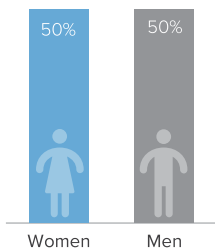

129,034 TOTAL REGISTERED REFUGEES FROM SOUTH SUDAN

71,270 BIOMETRICALLY VERIFIED

Registered Refugees Per Demographics

Demographic Breakdown

Breakdown By Location

Breakdown by State

The boundaries and names shown and the designations used on this map do not imply official endorsement or acceptance by the United Nations. Abyei region: Final status of the Abyei area is not yet determined.