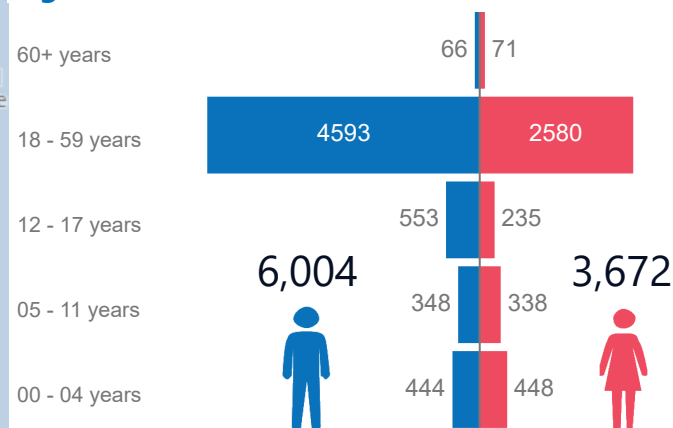

Age breakdown

Country of Origin

Status

of Individuals Registered by Year

Date of Arrival of Registered Individuals

The recent protests have led to an unprecedented slowdown in the registration procedure in 2022, as UNHCR offices were closed and many services were conducted remotely.