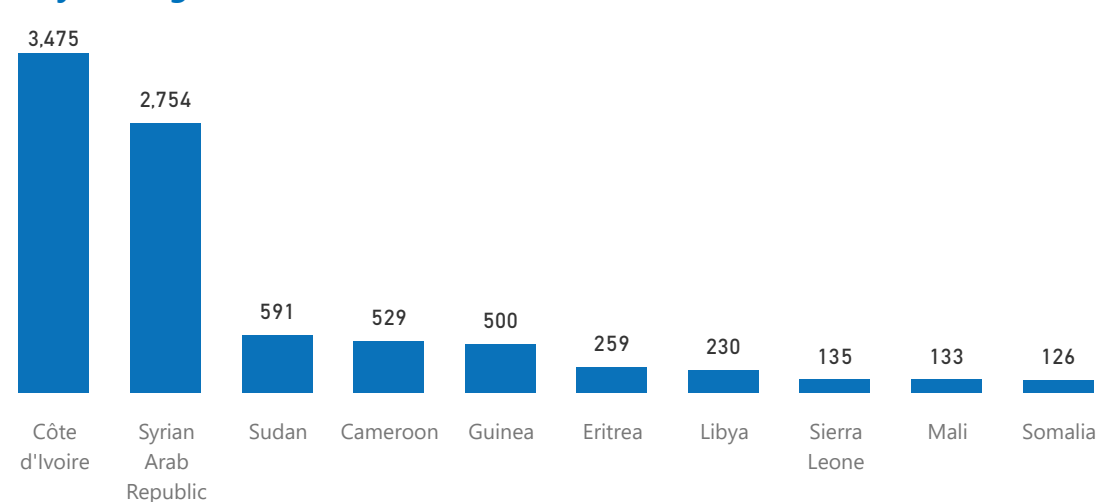

Age breakdown

Country of Origin

Status

of Individuals Registered by Year

Date of Arrival of Registered Individuals

The recent protests have led to an unprecedented slowdown in the registration procedure in 2022, as UNHCR offices were closed and many services were conducted remotely.