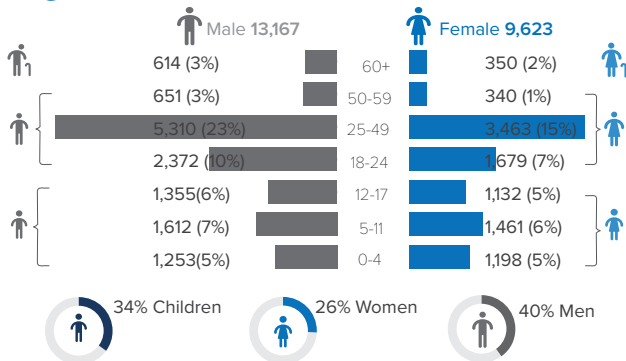

Age-Gender Breakdown