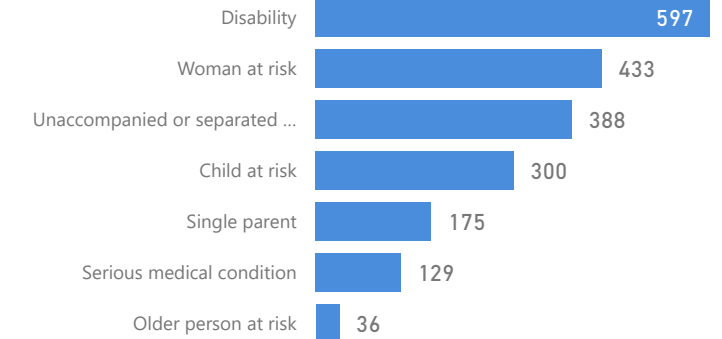

Uganda - Refugee Statistics September 2022 - Lobule

Total Population
5,899

Total Refugees
5,899

Total Households
956

Total Asylum-Seekers
0

Zones

Level3	HHs	Individuals
Zone A	467	2,804
Zone B	489	3,095

Age & Gender Breakdown

Women and Children
85 %
5,021

Female
53 %
3,108

Elderly
3 %
170

Youth 15-24
27 %
1,604

Specific Needs - Top 7
1,046 (Female) 621 (Male)

New Registration by Month

Country of Origin

Country of Origin	Total
Democratic Republic of the Congo	5,895
South Sudan	3
Somalia	1

Occupation - Top 5

* Age is between 18 - 59 years for Occupation

Assistance Status