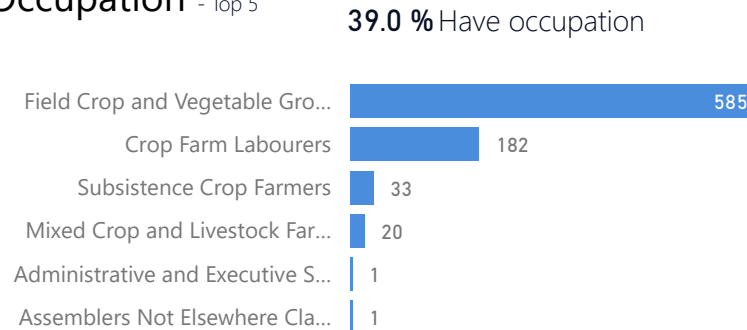

Uganda - Refugee Statistics September 2022 - Lobule

Total Population
5,899

Total Refugees
5,899

Total Households
956

Total Asylum-Seekers
0

Zones

Level3	HHs	Individuals
Zone A	467	2,804
Zone B	489	3,095

Age & Gender Breakdown

Women and Children
85 %
5,021

Female
53 %
3,108

Elderly
3 %
170

Youth 15-24
27 %
1,604

Specific Needs - Top 7
1,046 (Female) 621 (Male)

New Registration by Month

Country of Origin

Country of Origin	Total
Democratic Republic of the Congo	5,895
South Sudan	3
Somalia	1

Occupation - Top 5

* Age is between 18 - 59 years for Occupation

Assistance Status