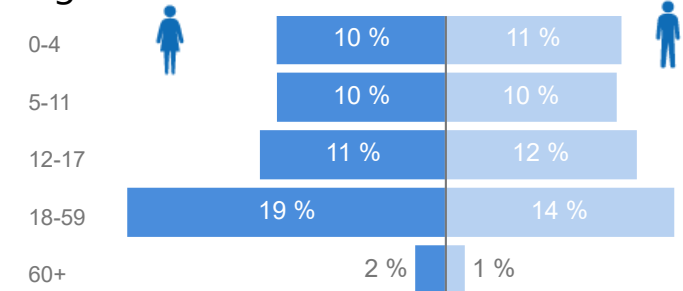

Uganda - Refugee Statistics September 2022 - Lobule

Total Population
5,899

Total Refugees
5,899

Total Households
956

Total Asylum-Seekers
0

Zones

Level3	HHs	Individuals
Zone A	467	2,804
Zone B	489	3,095

Age & Gender Breakdown

Women and Children
85 %
5,021

Female
53 %
3,108

Elderly
3 %
170

Youth 15-24
27 %
1,604

Specific Needs - Top 7
1,046 (Female) 621 (Male)

New Registration by Month

Country of Origin

Country of Origin	Total
Democratic Republic of the Congo	5,895
South Sudan	3
Somalia	1

Occupation - Top 5

* Age is between 18 - 59 years for Occupation

Assistance Status