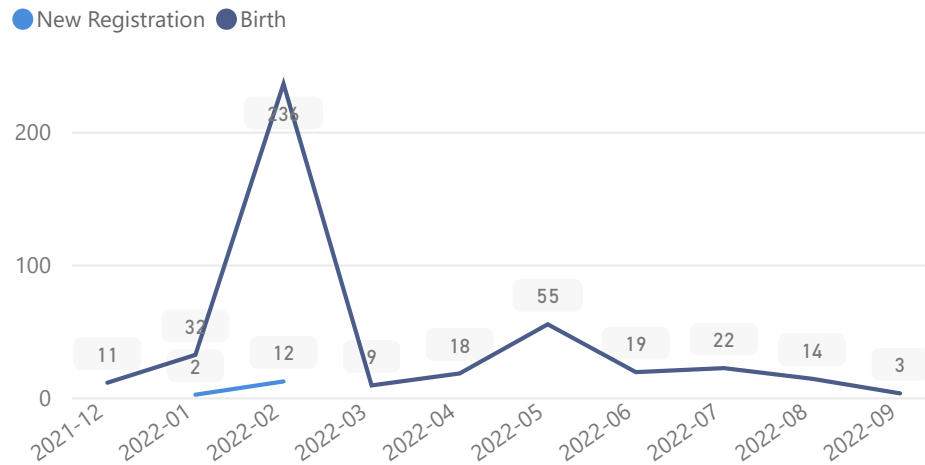

Uganda - Refugee Statistics September 2022 - Lobule

Total Population
5,899

Total Refugees
5,899

Total Households
956

Total Asylum-Seekers
0

Zones

Level3	HHs	Individuals
Zone A	467	2,804
Zone B	489	3,095

Age & Gender Breakdown

Women and Children
85 %
5,021

Female
53 %
3,108

Elderly
3 %
170

Youth 15-24
27 %
1,604

Specific Needs - Top 7
1,046 (Female) 621 (Male)

New Registration by Month

Country of Origin

Country of Origin	Total
Democratic Republic of the Congo	5,895
South Sudan	3
Somalia	1

Occupation - Top 5

* Age is between 18 - 59 years for Occupation

Assistance Status