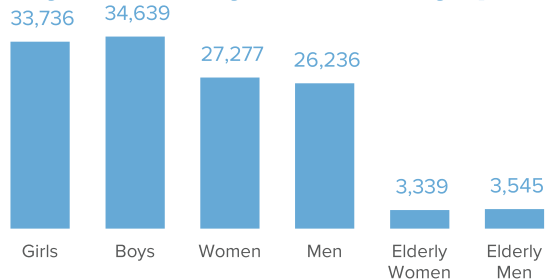

128,772 TOTAL REGISTERED REFUGEES FROM SOUTH SUDAN

71,270 BIOMETRICALLY VERIFIED

Registered Refugees Per Demographics

Demographic Breakdown

Breakdown By Location

Breakdown by State

The boundaries and names shown and the designations used on this map do not imply official endorsement or acceptance by the United Nations. Abyei region: Final status of the Abyei area is not yet determined.