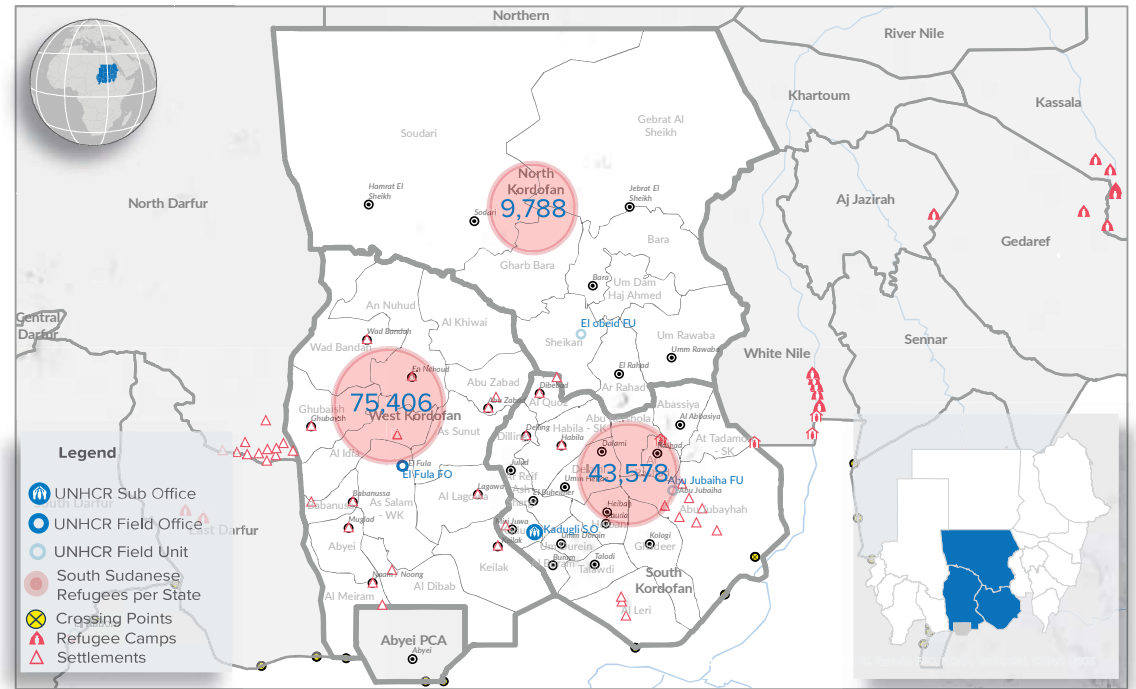

128,772 TOTAL REGISTERED REFUGEES FROM SOUTH SUDAN

71,270 BIOMETRICALLY VERIFIED

Registered Refugees Per Demographics

Demographic Breakdown

Breakdown By Location

Breakdown by State

The boundaries and names shown and the designations used on this map do not imply official endorsement or acceptance by the United Nations. Abyei region: Final status of the Abyei area is not yet determined.

Refugees New Registration Trend