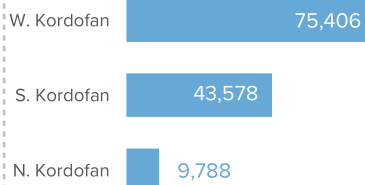

128,772 TOTAL REGISTERED REFUGEES FROM SOUTH SUDAN

71,270 BIOMETRICALLY VERIFIED

Registered Refugees Per Demographics

Demographic Breakdown

Breakdown By Location

Breakdown by State

The boundaries and names shown and the designations used on this map do not imply official endorsement or acceptance by the United Nations. Abyei region: Final status of the Abyei area is not yet determined.