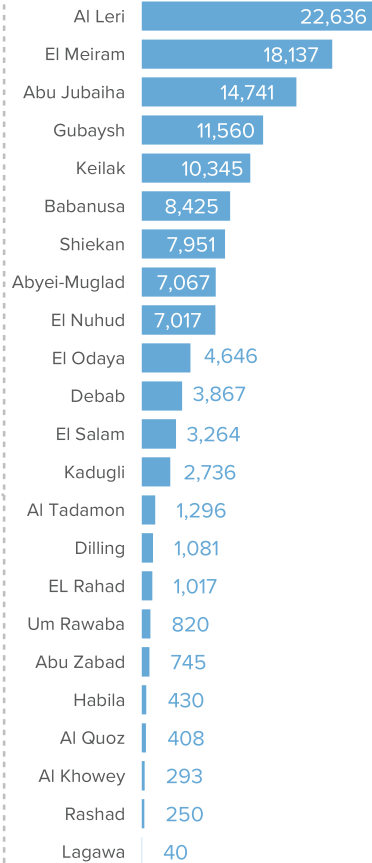

128,772 TOTAL REGISTERED REFUGEES FROM SOUTH SUDAN

71,270 BIOMETRICALLY VERIFIED

Registered Refugees Per Demographics

Demographic Breakdown

Breakdown By Location

Breakdown by State

The boundaries and names shown and the designations used on this map do not imply official endorsement or acceptance by the United Nations. Abyei region: Final status of the Abyei area is not yet determined.