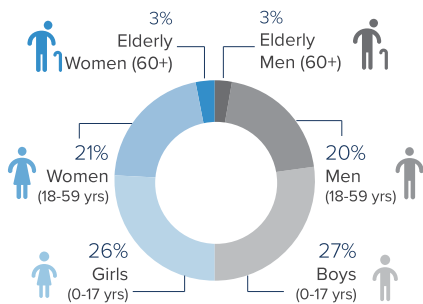

128,772 TOTAL REGISTERED REFUGEES FROM SOUTH SUDAN

71,270 BIOMETRICALLY VERIFIED

Registered Refugees Per Demographics

Demographic Breakdown

Breakdown By Location

Breakdown by State

The boundaries and names shown and the designations used on this map do not imply official endorsement or acceptance by the United Nations. Abyei region: Final status of the Abyei area is not yet determined.