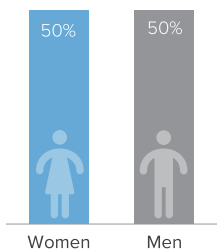

128,772 TOTAL REGISTERED REFUGEES FROM SOUTH SUDAN

71,270 BIOMETRICALLY VERIFIED

Registered Refugees Per Demographics

Demographic Breakdown

Breakdown By Location

Breakdown by State

The boundaries and names shown and the designations used on this map do not imply official endorsement or acceptance by the United Nations. Abyei region: Final status of the Abyei area is not yet determined.