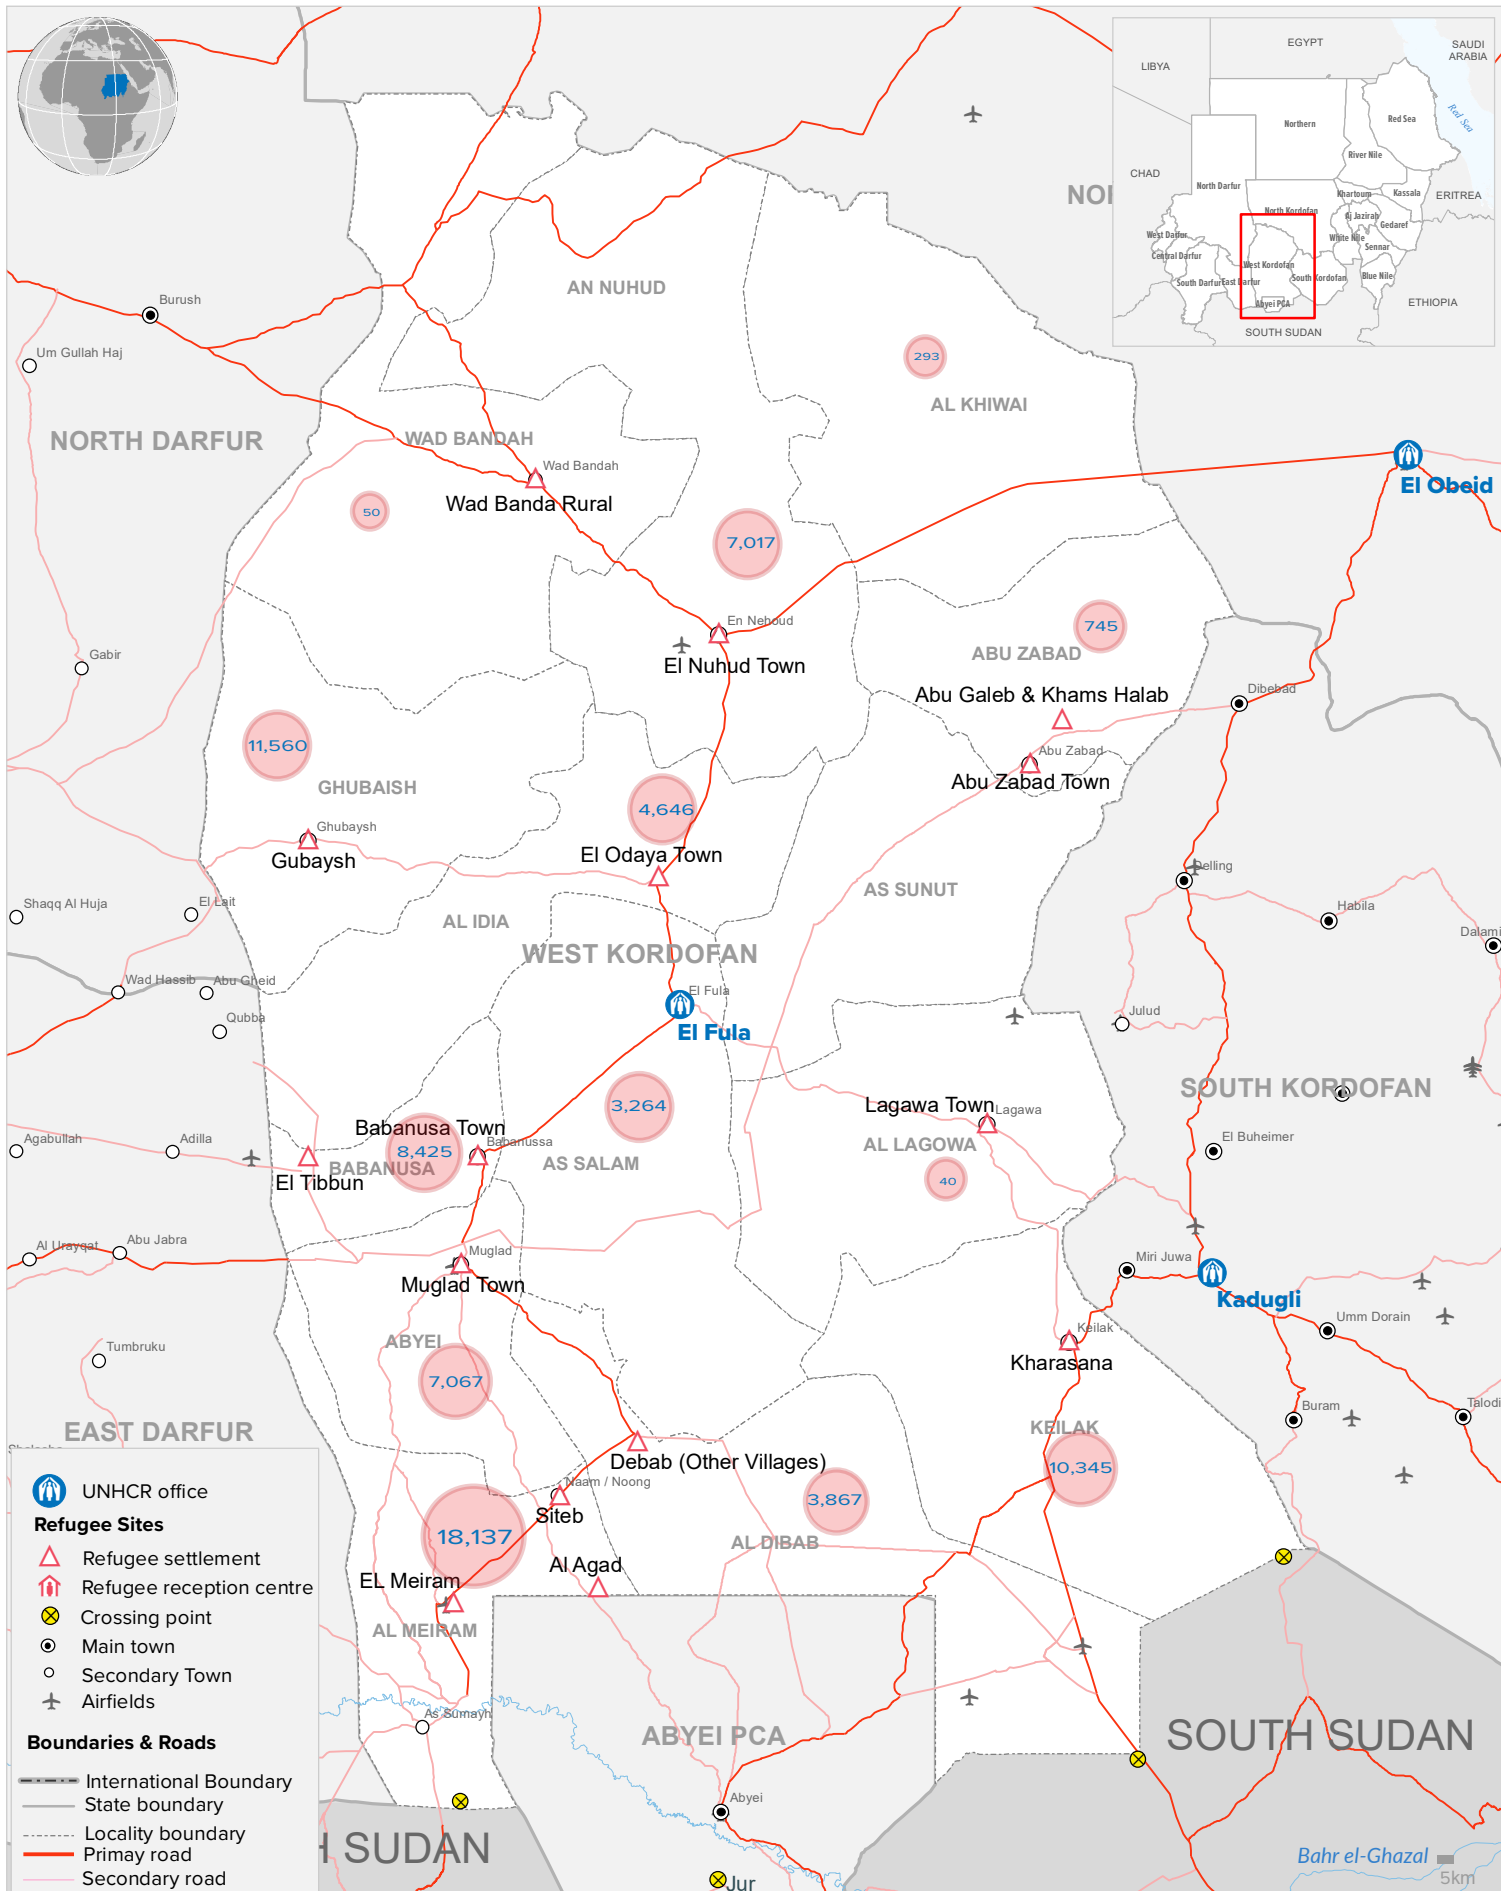

SUDAN: West Kordofan State

UNHCR Presence and Refugees Location Map

As of 31 August 2022

The depiction and use of boundaries, geographic names and related data shown on maps and included in lists, tables, documents, and databases are not warranted to be error free nor do they necessarily imply official endorsement or acceptance by the United Nations. Final status of the Abyei area is not yet determined.