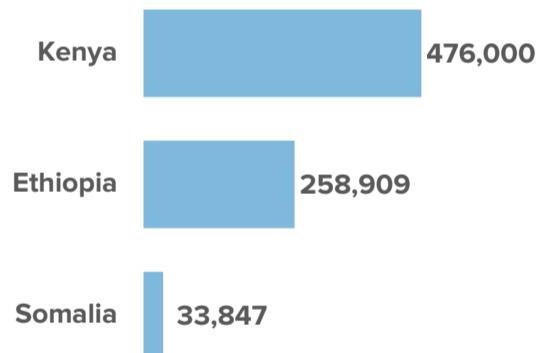

EXISTING DISPLACEMENTS

768,756

TOTAL REFUGEES AND ASYLUM-SEEKERS IN DROUGHT AFFECTED AREAS