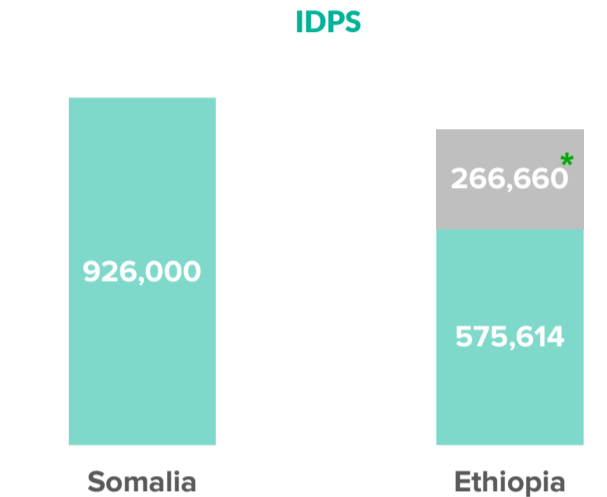

OVERVIEW

Following poor rainfall in recent years, along with changing climatic conditions, the Horn of Africa region is facing a catastrophic drought. The drought is severely affecting millions of refugees, internally displaced persons (IDPs) and their host communities in Ethiopia, Kenya and Somalia. This dashboard provides a summary of new displacements, both internal and across borders, from and into drought-affected areas, as well as presenting the existing refugee populations hosted in drought-affected areas.

NEW DISPLACEMENTS

57,315*

NEW REFUGEE AND ASYLUM-SEEKER ARRIVALS INTO DROUGHT AFFECTED AREAS SINCE JAN 2022

New refugee and asylum-seeker arrivals into drought affected areas					
By location in Country of Asylum	By Country of Origin				Total
	Ethiopia	Somalia	South Sudan	Others	
Dadaab	91	20,097	72		20,260**
Kakuma	370	237	11,286	6,825	18,718
Kenya Total	461	20,334	11,358	6,825	38,978
Melkadida	-	15,829	-	-	15,829
Ethiopia Total	-	15,829	-	-	15,829
Somalia Total	2,508	-	-	-	2,508
Grand Total	2,969	36,163	11,358	6,825	57,315

*Figure includes registered and non-registered new arrivals.

**This figure is part of more than 50,000 arrivals to the Dadaab camps in the last several years in urgent need of shelter and other services.

1.77M

NEWLY INTERNALLY DISPLACED POPULATION SINCE JAN 2022 DUE TO DROUGHT

*Estimated new IDPs following recent assessments

Source | Ethiopia official IDP figure (575,614) : DTM IOM, Joint Assessments, Somalia IDPs from the UNHCR-led Protection and Return Monitoring Network (PRMN)