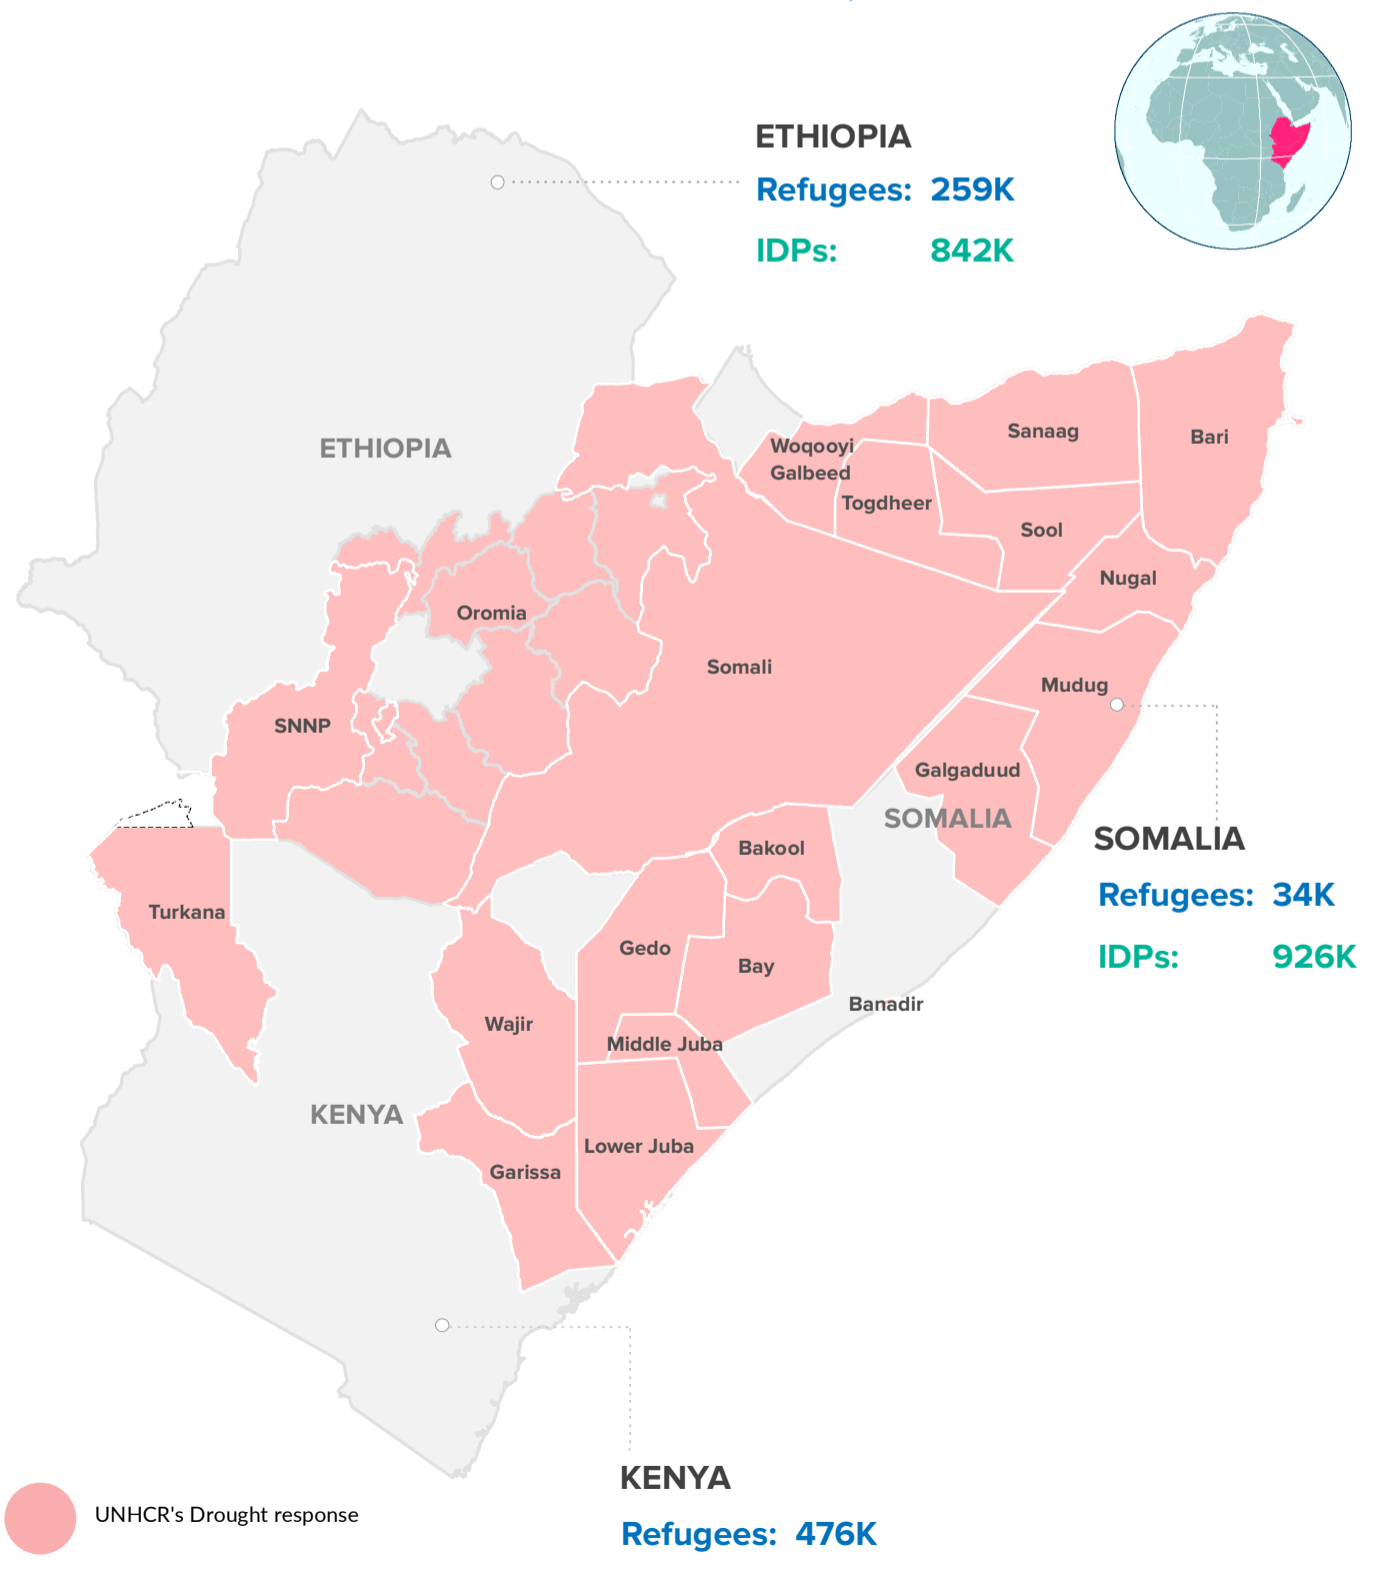

OVERVIEW

Following poor rainfall in recent years, along with changing climatic conditions, the Horn of Africa region is facing a catastrophic drought. The drought is severely affecting millions of refugees, internally displaced persons (IDPs) and their host communities in Ethiopia, Kenya and Somalia. This dashboard provides a summary of new displacements, both internal and across borders, from and into drought-affected areas, as well as presenting the existing refugee populations hosted in drought-affected areas.

NEW DISPLACEMENTS

57,315*

NEW REFUGEE AND ASYLUM-SEEKER ARRIVALS INTO DROUGHT AFFECTED AREAS SINCE JAN 2022

New refugee and asylum-seeker arrivals into drought affected areas					
By location in Country of Asylum	By Country of Origin				Total
	Ethiopia	Somalia	South Sudan	Others	
Dadaab	91	20,097	72		20,260**
Kakuma	370	237	11,286	6,825	18,718
Kenya Total	461	20,334	11,358	6,825	38,978
Melkadida	-	15,829	-	-	15,829
Ethiopia Total	-	15,829	-	-	15,829
Somalia Total	2,508	-	-	-	2,508
Grand Total	2,969	36,163	11,358	6,825	57,315

1.77M

NEWLY INTERNALLY DISPLACED POPULATION SINCE JAN 2022 DUE TO DROUGHT

*Estimated new IDPs following recent assessments

Source | Ethiopia official IDP figure (575,614) : DTM IOM, Joint Assessments, Somalia IDPs from the UNHCR-led Protection and Return Monitoring Network (PRMN)

EXISTING DISPLACEMENTS

768,756

TOTAL REFUGEES AND ASYLUM-SEEKERS IN DROUGHT AFFECTED AREAS

UNHCR'S DROUGHT RESPONSE IN ETHIOPIA, KENYA AND SOMALIA

Country	Administrative areas	Refugees and asylum-seekers in drought-affected areas
Kenya	Garissa - (Ifo, Hagadera, Dagahaley)	233,693
	Turkana - (Kakuma, Kalobeyei)	242,307
	Total	476,000
Ethiopia	Somali - (Bokolmanyu, Melkadida, Kobe, Helaweyn, Buramino)	249,934
	SNNP - (South Omo-Kangaten)	4,938
	Oromia - (Dilo, Magado, Moyale)	4,037
	Total	258,909
Somalia	Woqooyi Galbeed	15,770
	Bari	9,351
	Nugal	2,904
	Banadir	2,712
	Mudug	1,355
	Other	1,755
	Total	33,847
Grand Total	768,756	