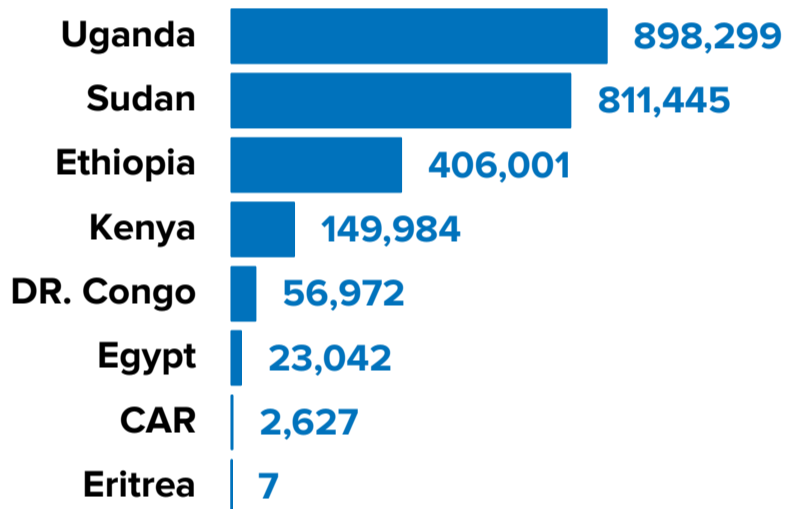

9.12M

POPULATION FORCIBLY DISPLACED

3.17M

REFUGEES & ASYLUM-SEEKERS

5.94M

INTERNALLY DISPLACED

By the end of September 2022, a total of 9.12 million people remain displaced within and from South Sudan and Sudan. This includes 2.35 million refugees from South Sudan and a further 825,738 refugees from Sudan, as well as 2.23 million internally displaced persons (IDPs) in South Sudan and 3.71 million IDPs in Sudan.

SOUTH SUDAN

2.35M

South Sudanese refugees and asylum-seekers

2.23M

Internally displaced persons in South Sudan

REFUGEES AND ASYLUM-SEEKERS

HOST COUNTRIES

SUDAN

825,738

Sudanese refugees and asylum-seekers

3.71M

Internally displaced persons in Sudan

REFUGEES AND ASYLUM-SEEKERS

HOST COUNTRIES