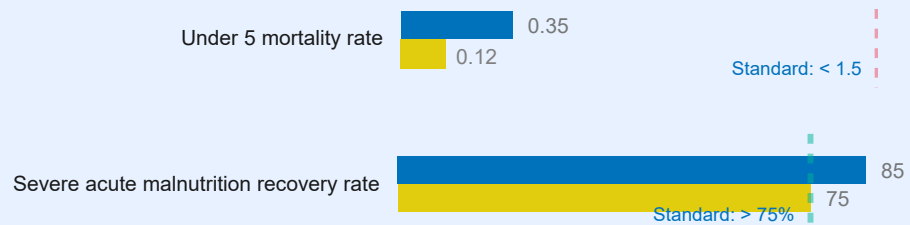

**Population**  
Refugees and asylum-seekers

Individuals: **76,869**  
Households: **19,959**

Settlement ▼  
Palabek ▼  
Target year ▼  
2022 ▼

**UCRRP Partners: 19**

GOV'T **02** UN Agencies **04**  
NGOs **01** INGOs **12**

Sector	Indicator	Actual	Target
--------	-----------	--------	--------

**Education**

**Health & Nutrition**

**WASH**

**Energy & Environment**

**Food Security**

**Livelihoods & Resilience**

Sector	Indicator	Actual	Target
--------	-----------	--------	--------