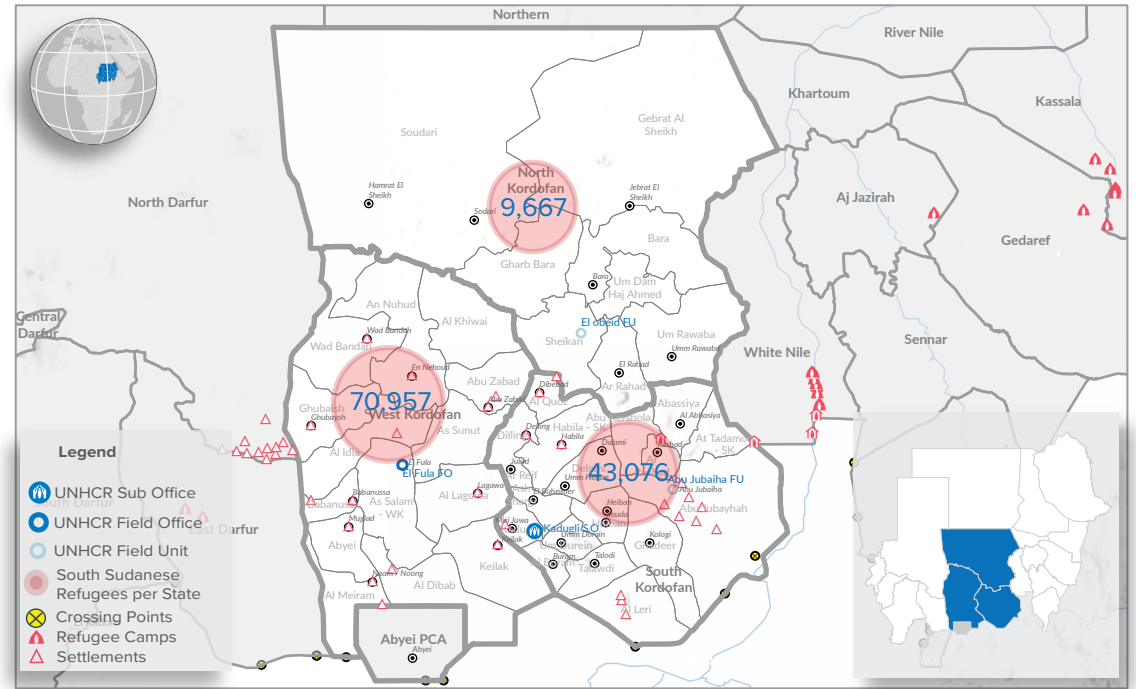

123,700 TOTAL REGISTERED REFUGEES FROM SOUTH SUDAN

68,417 BIOMETRICALLY VERIFIED

Breakdown By Location

Al Leri	22,527
El Meiram	15,018
Abu Jubaiha	14,522
Gubaysh	11,532
Keilak	10,257
Babanusa	8,402
Shiekan	7,840
Abyei-Muglad	6,909
El Nuhud	6,020
El Odaya	4,646
Debab	3,867
El Salam	3,247
Kadugli	2,620
Al Tadamon	1,296
Dilling	1,057
EL Rahad	1,009
Um Rawaba	818
Abu Zabad	724
Habila	424
Al Quoz	388
Al Khowey	293
Rashad	242
Lagowa	42

Registered Refugees Per Demographics

Demographic Breakdown

Breakdown by State

W. Kordofan	70,957
S. Kordofan	43,076
N. Kordofan	9,667

The boundaries and names shown and the designations used on this map do not imply official endorsement or acceptance by the United Nations. Abyei region: Final status of the Abyei area is not yet determined.