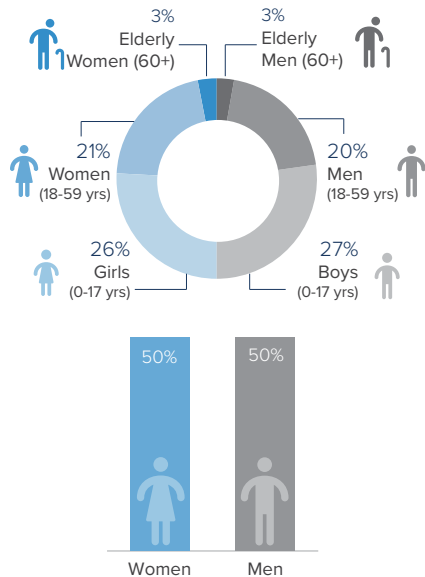

Demographic Breakdown

Breakdown by State

W. Kordofan	70,957
S. Kordofan	43,076
N. Kordofan	9,667