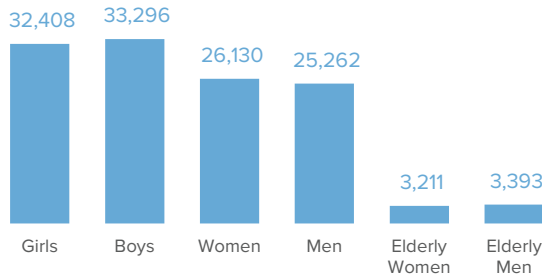

123,700 TOTAL REGISTERED REFUGEES FROM SOUTH SUDAN

68,417 BIOMETRICALLY VERIFIED

Breakdown By Location

Al Leri	22,527
El Meiram	15,018
Abu Jubaiha	14,522
Gubaysh	11,532
Keilak	10,257
Babanusa	8,402
Shiekan	7,840
Abyei-Muglad	6,909
El Nuhud	6,020
El Odaya	4,646
Debab	3,867
El Salam	3,247
Kadugli	2,620
Al Tadamon	1,296
Dilling	1,057
EL Rahad	1,009
Um Rawaba	818
Abu Zabad	724
Habila	424
Al Quoz	388
Al Khowey	293
Rashad	242
Lagowa	42

Registered Refugees Per Demographics