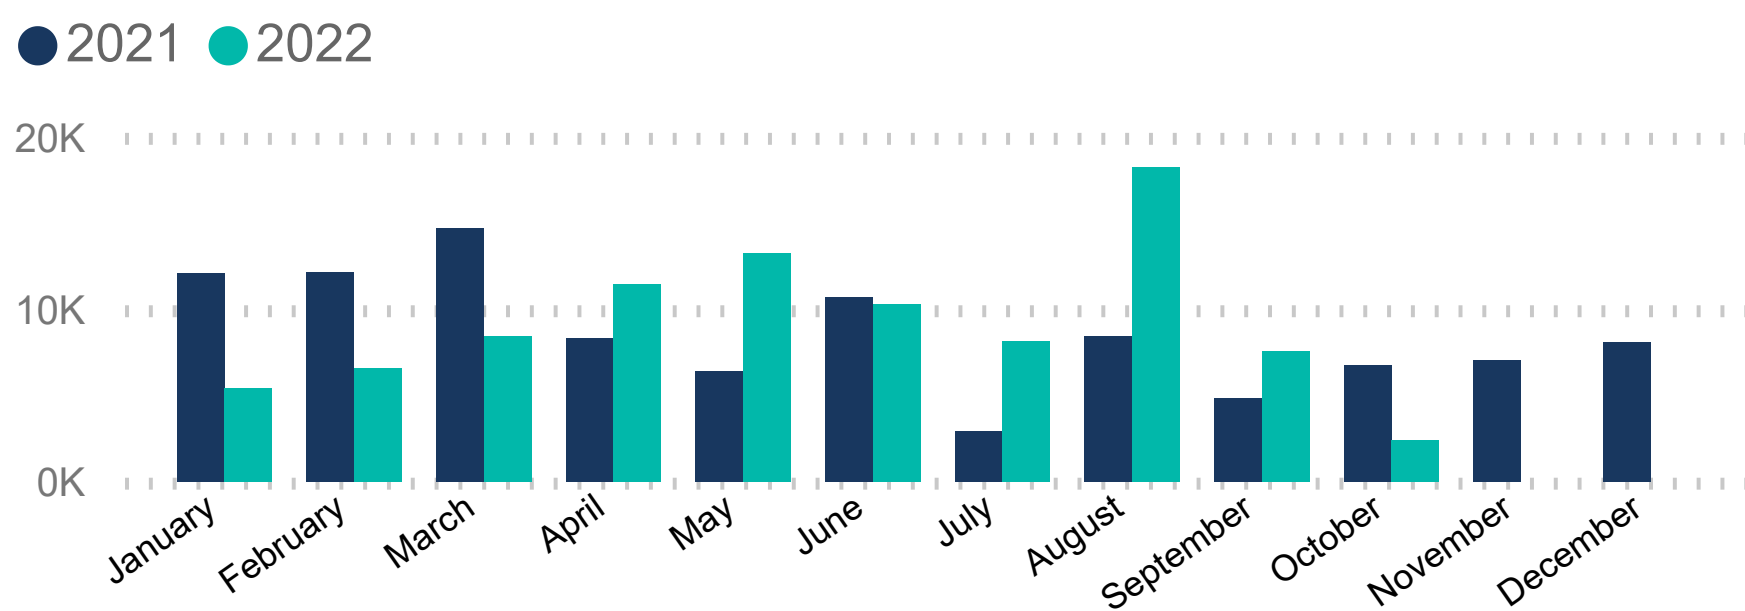

Regional overview of the South Sudanese refugee population

2022 SOUTH SUDAN REGIONAL RRP

as of 31 October 2022

KEY FIGURES

2,259,247
SOUTH SUDANESE REFUGEES

This figure excludes 2,649 refugees and asylum seekers in the Central African Republic.

2022 REGIONAL RRRP FUNDING

USD 1.2 B
REQUESTED
USD 725.1 M
RECEIVED

BY 107 RRP PARTNERS IN 2022 FOR THE SOUTH SUDAN SITUATION

BY COUNTRY OF ASYLUM

NEW ARRIVALS BY MONTH

2022 arrivals (1 Jan - 31 Oct): 91,898