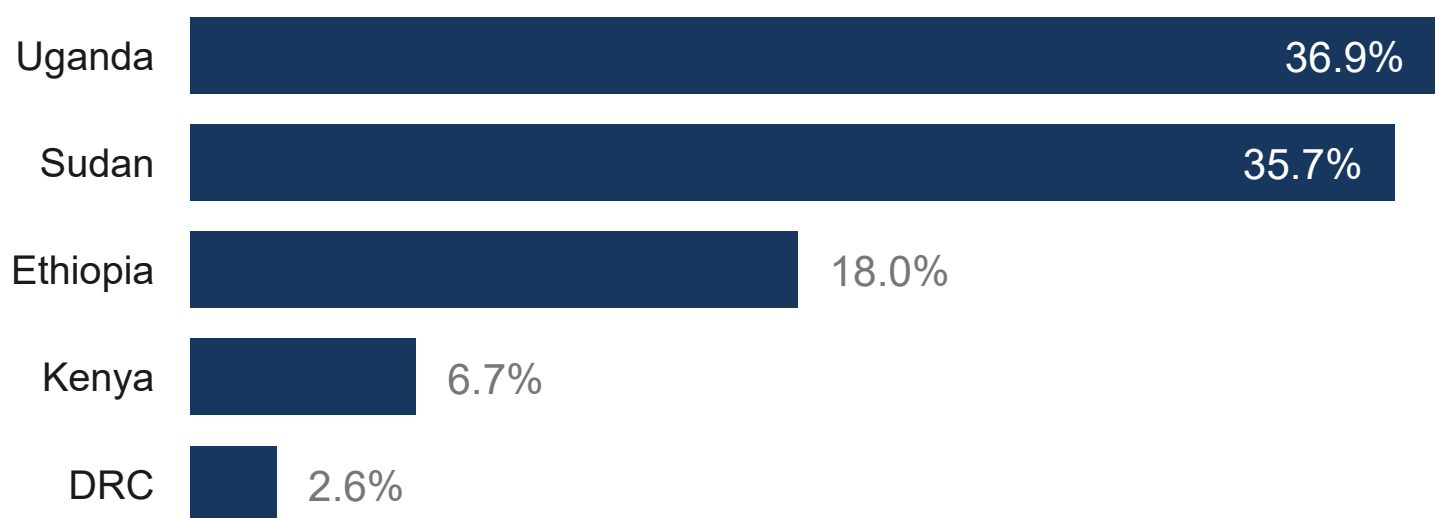

Regional overview of the South Sudanese refugee population

2022 SOUTH SUDAN REGIONAL RRP

as of 31 October 2022

KEY FIGURES

2,259,247
SOUTH SUDANESE REFUGEES

This figure excludes 2,649 refugees and asylum seekers in the Central African Republic.

2022 REGIONAL RRRP FUNDING

USD 1.2 B
REQUESTED
USD 725.1 M
RECEIVED

BY 107 RRP PARTNERS IN 2022 FOR THE SOUTH SUDAN SITUATION

BY COUNTRY OF ASYLUM

NEW ARRIVALS BY MONTH

2022 arrivals (1 Jan - 31 Oct): 91,898