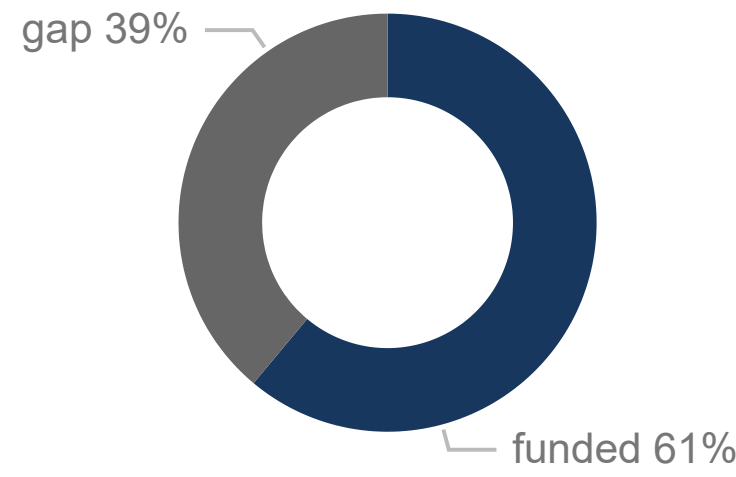

Regional overview of the South Sudanese refugee population

2022 SOUTH SUDAN REGIONAL RRP

as of 31 October 2022

KEY FIGURES

2,259,247
SOUTH SUDANESE REFUGEES

This figure excludes 2,649 refugees and asylum seekers in the Central African Republic.

2022 REGIONAL RRRP FUNDING

USD 1.2 B
REQUESTED
USD 725.1 M
RECEIVED

BY 107 RRP PARTNERS IN 2022 FOR THE SOUTH SUDAN SITUATION

BY COUNTRY OF ASYLUM

NEW ARRIVALS BY MONTH

2022 arrivals (1 Jan - 31 Oct): 91,898