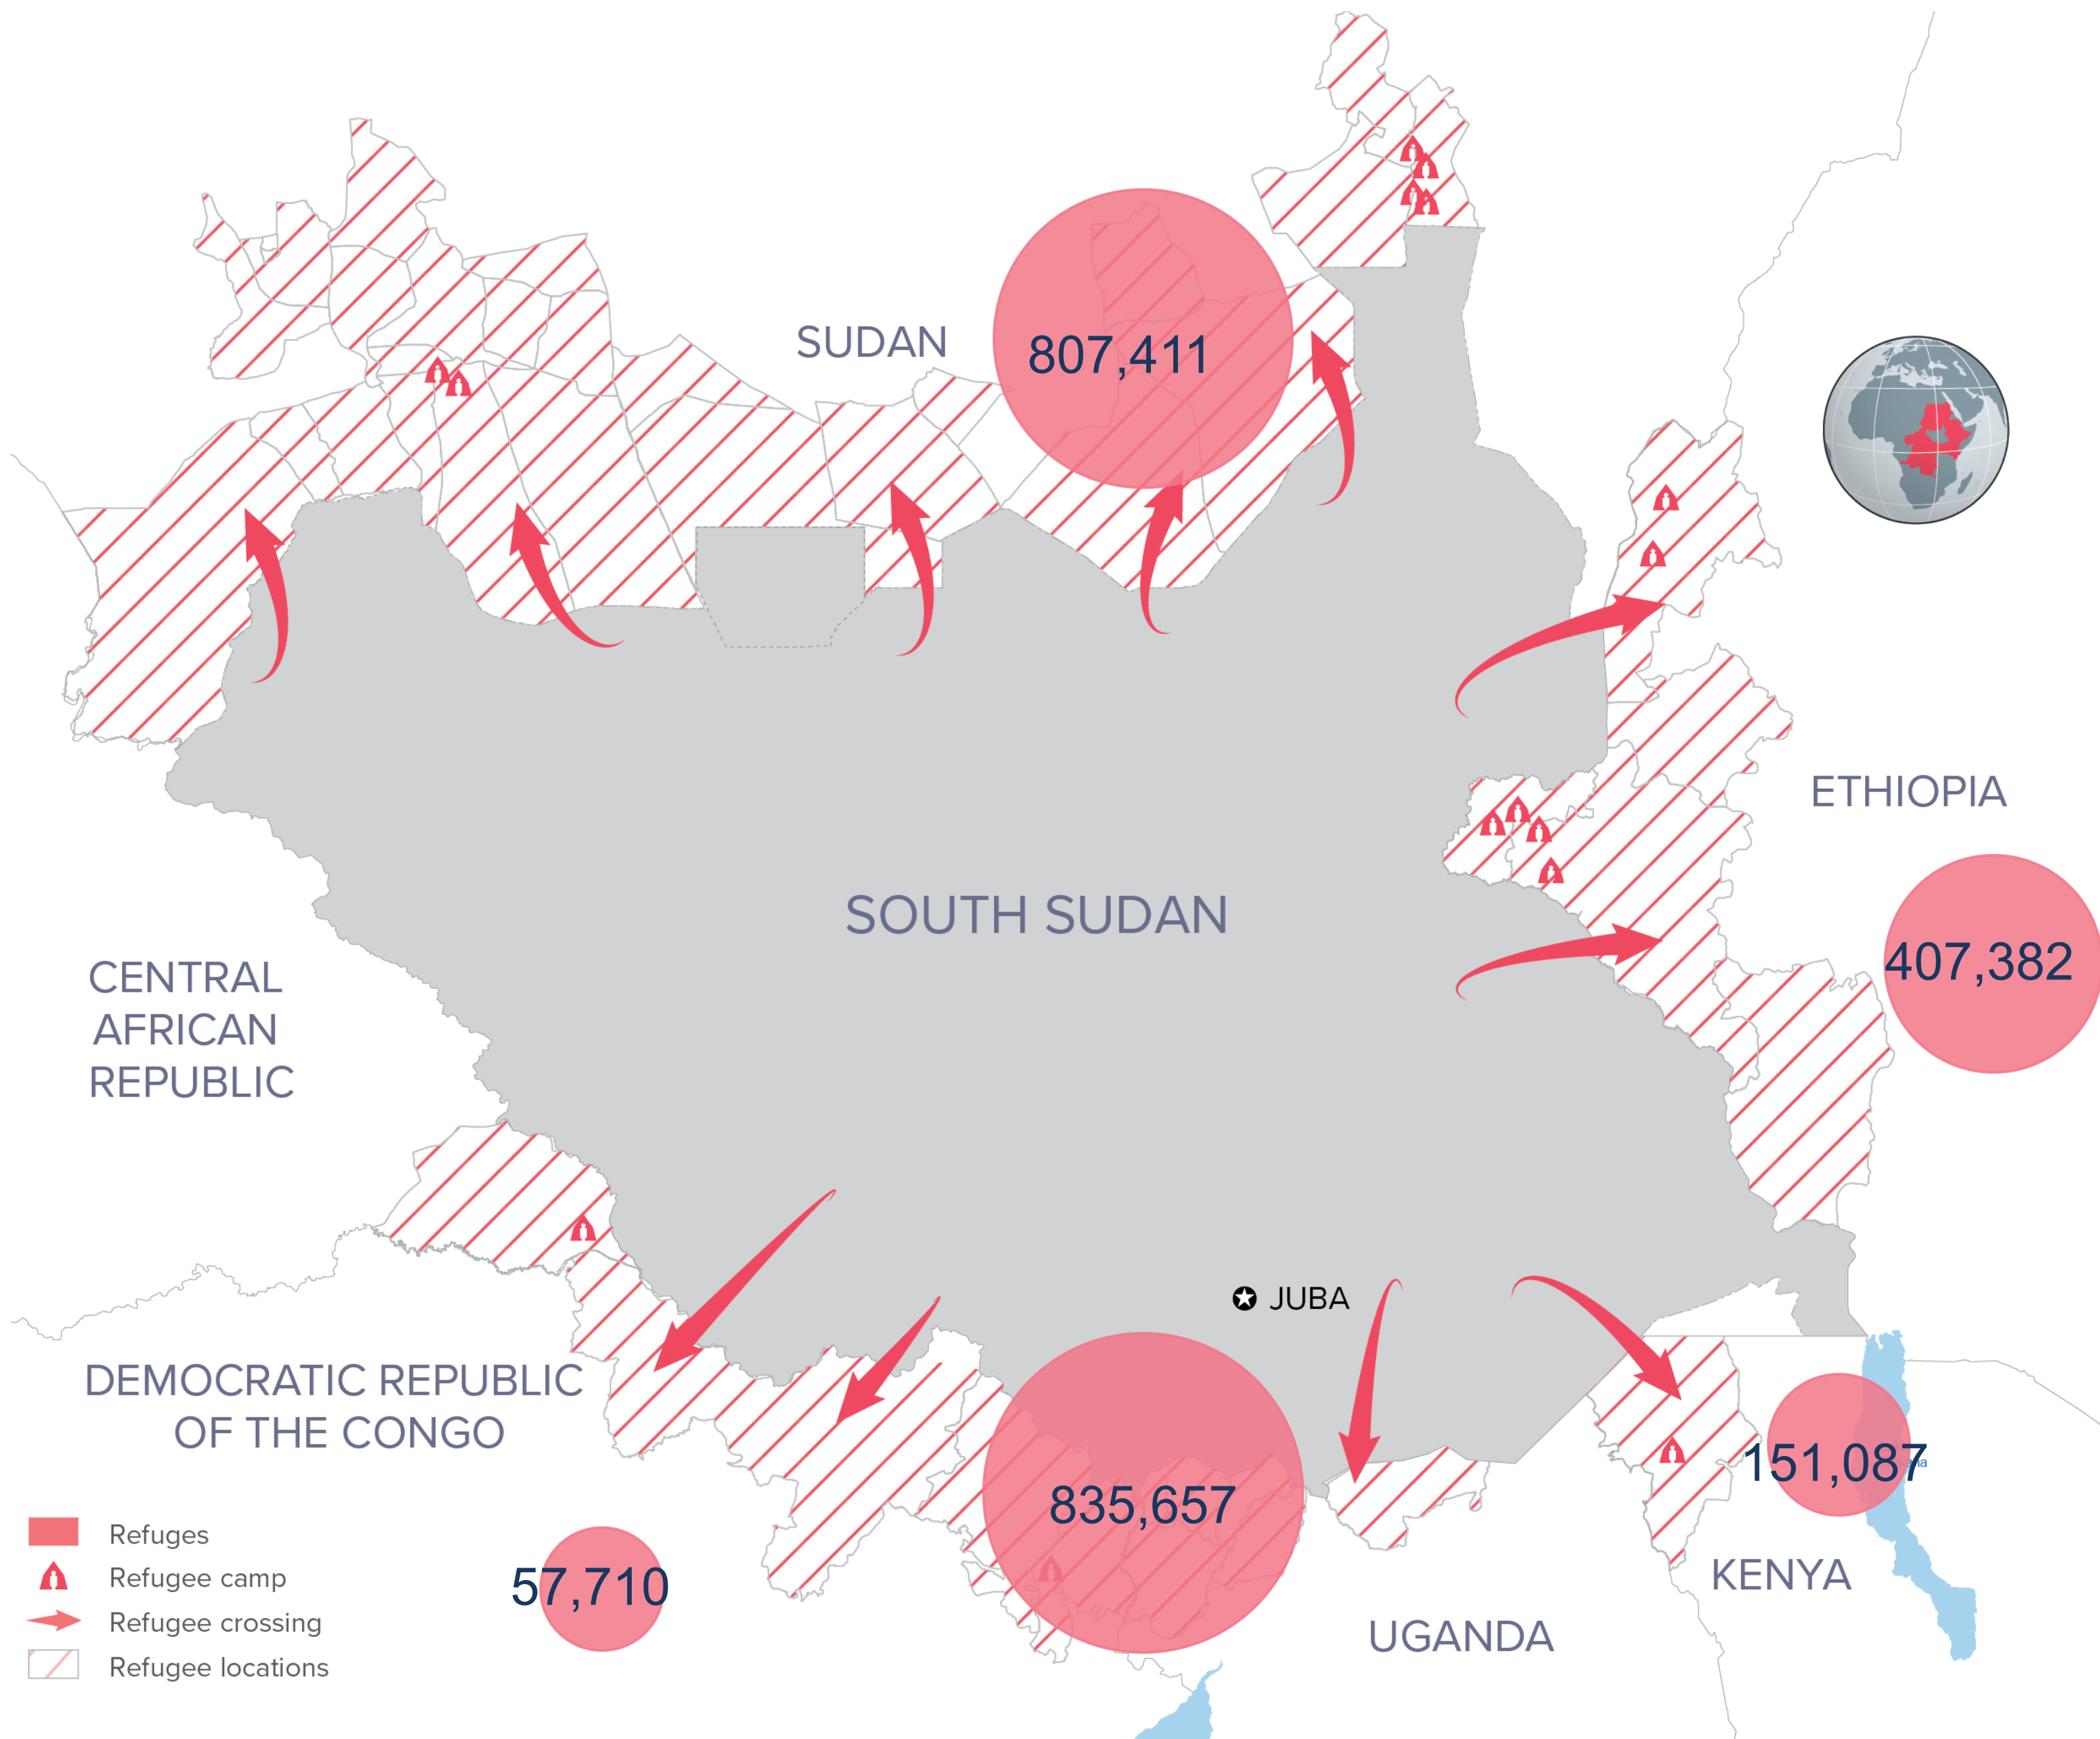

Regional overview of the South Sudanese refugee population

2022 SOUTH SUDAN REGIONAL RRP

as of 31 October 2022

KEY FIGURES

2,259,247
SOUTH SUDANESE REFUGEES

This figure excludes 2,649 refugees and asylum seekers in the Central African Republic.

2022 REGIONAL RRRP FUNDING

USD 1.2 B
REQUESTED
USD 725.1 M
RECEIVED

BY 107 RRP PARTNERS IN 2022 FOR THE SOUTH SUDAN SITUATION

BY COUNTRY OF ASYLUM

NEW ARRIVALS BY MONTH

2022 arrivals (1 Jan - 31 Oct): 91,898

Based on field reports, UNHCR and Government registration

The boundaries and names shown and the designations used on this map do not imply official endorsement or acceptance by the United Nations

Date: 31 October 2022 | Source: UNHCR, Government | Feedback: minuto@unhcr.org