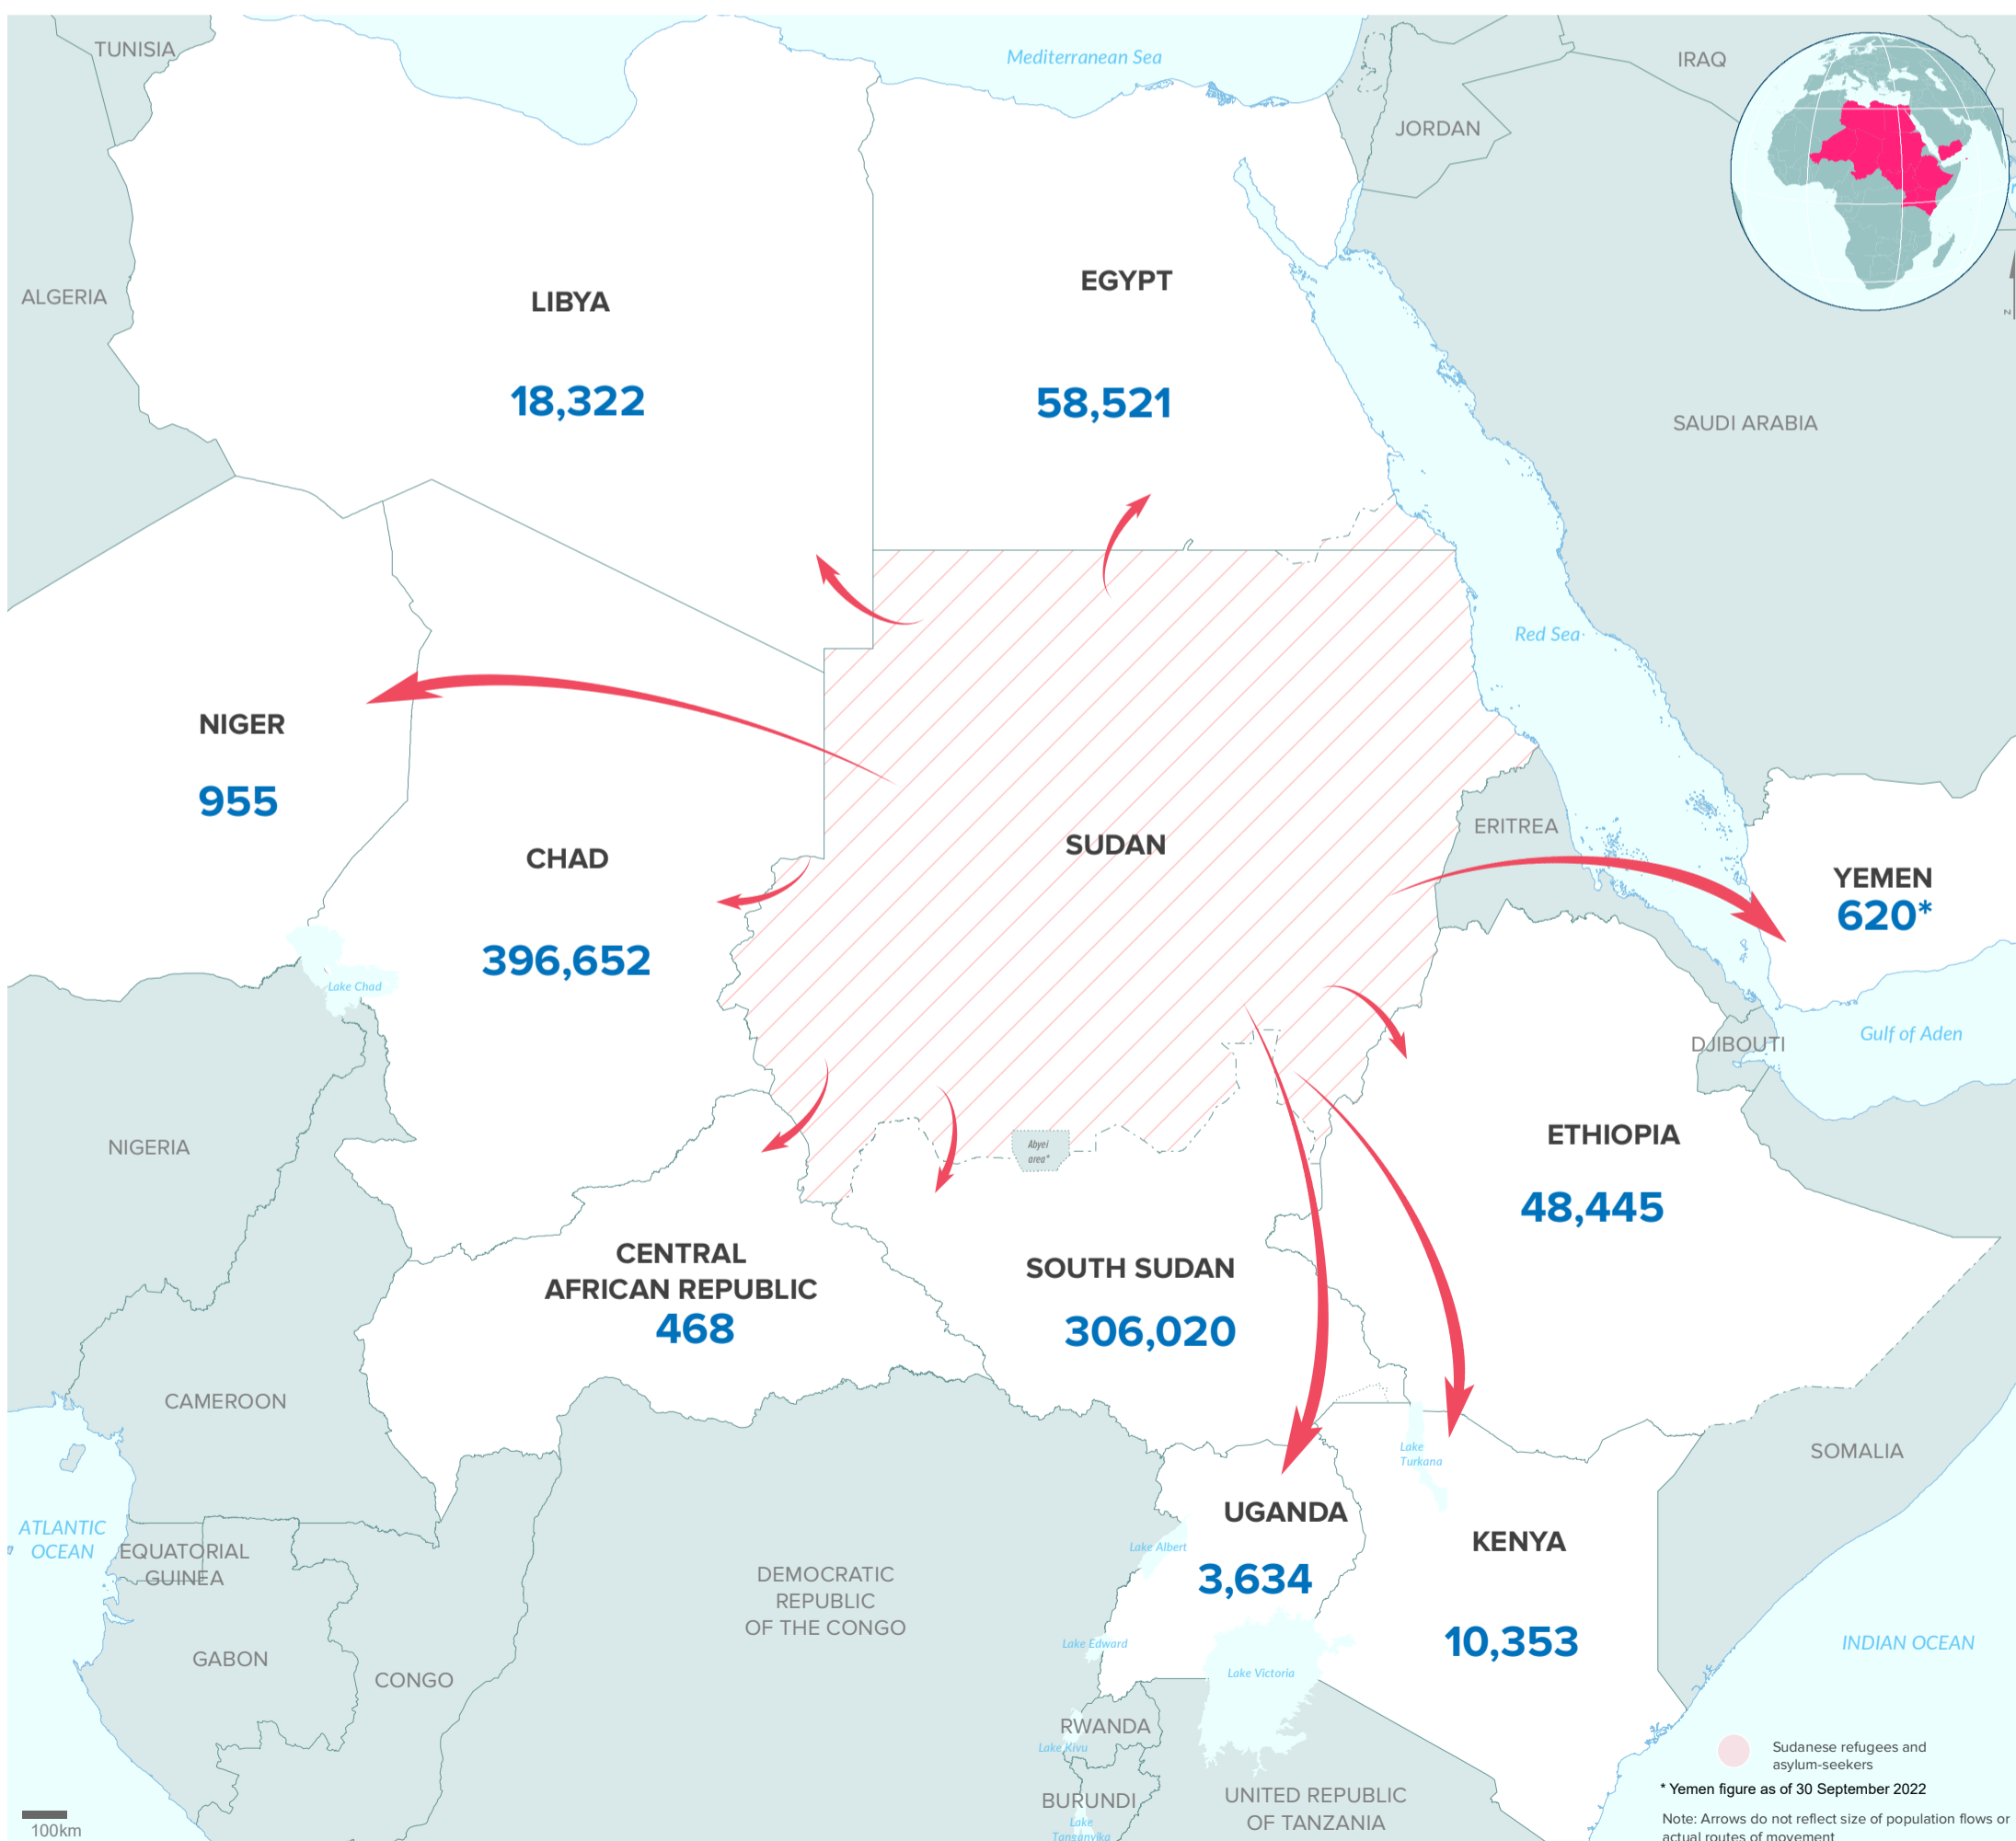

843,990
SUDANESE REFUGEES AND ASYLUM-SEEKERS

3.71M
INTERNALLY DISPLACED IN SUDAN

2,060
ASSISTED REFUGEE RETURNEES (2019)

1.14M
REFUGEES AND ASYLUM-SEEKERS IN SUDAN

TOTALS BY HOST COUNTRY

Chad	396,652
South Sudan	306,020
Egypt	58,521
Ethiopia	48,445
Libya	18,322
Kenya	10,353
Uganda	3,634
Niger	955
Yemen	620
Central African Rep.	468

KEY POPULATION STATISTICS
SUDANESE REFUGEES AND ASYLUM-SEEKERS

The boundaries and names shown and the designations used on this map do not imply official endorsement or acceptance by the United Nations. Final boundaries between the Republic of Sudan and the Republic of South Sudan and Somalia and Ethiopia have not yet been determined. Final status of the Abyei area is not yet determined.

Creation date: 05 Dec 2022 Sources: Geographic data: UNCS. Population statistics: UNHCR Monthly Statistical Reports 31 October 2022 or latest available. Statistics should be considered provisional and subject to change.

Author: UNHCR Regional Bureau for East and Horn of Africa and Great Lakes Feedback: DIMAEHAGL@unhcr.org