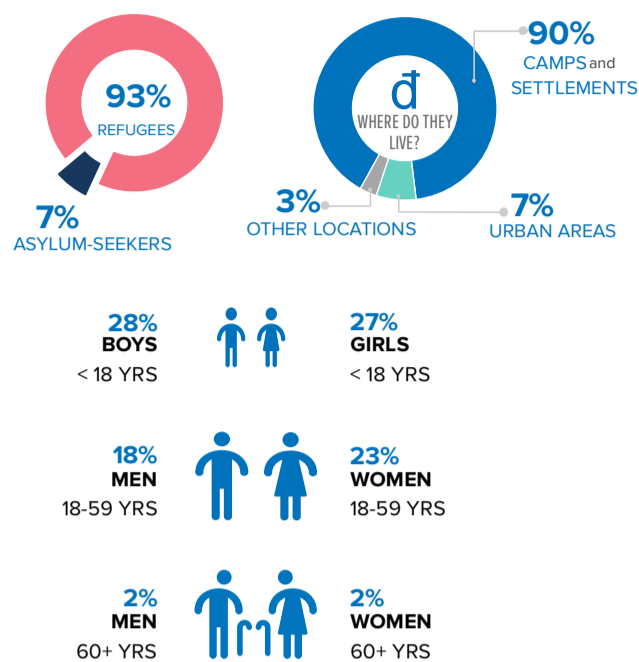

843,990
SUDANESE REFUGEES AND ASYLUM-SEEKERS

3.71M
INTERNALLY DISPLACED IN SUDAN

2,060
ASSISTED REFUGEE RETURNEES (2019)

1.14M
REFUGEES AND ASYLUM-SEEKERS IN SUDAN

TOTALS BY HOST COUNTRY

Chad	396,652
South Sudan	306,020
Egypt	58,521
Ethiopia	48,445
Libya	18,322
Kenya	10,353
Uganda	3,634
Niger	955
Yemen	620
Central African Rep.	468

KEY POPULATION STATISTICS
SUDANESE REFUGEES AND ASYLUM-SEEKERS

The boundaries and names shown and the designations used on this map do not imply official endorsement or acceptance by the United Nations. Final boundaries between the Republic of Sudan and the Republic of South Sudan and Somalia and Ethiopia have not yet been determined. Final status of the Abyei area is not yet determined.

Creation date: 05 Dec 2022 Sources: Geographic data: UNCS. Population statistics: UNHCR Monthly Statistical Reports 31 October 2022 or latest available. Statistics should be considered provisional and subject to change.